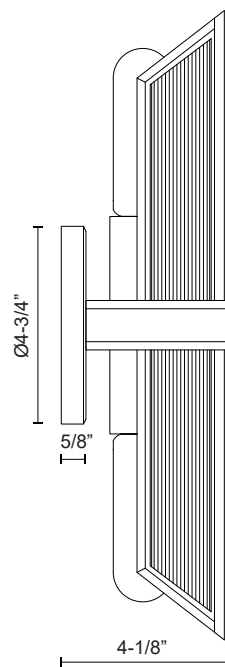

CAIRO WV332815

FIXTURE DIMENSIONS	W3-3/8" x H15-1/8" x E4-1/8"
HEIGHT FROM CENTER	7-1/2"
EXTENSION	4-1/8"
LAMP TYPE	E26
MAX WATTAGE	60W
BULB QTY	2
BULBS INCLUDED	No
VOLTAGE	120V
GLASS DETAILS	Clear Ribbed Glass
MATERIAL	Steel
ILLUMINATION DIRECTION	Omni-directional
INSTALL OPTIONS	Wall Mount, Up or Down
LOCATION	Damp
CANOPY DIMENSIONS	D4-3/4" x E5/8"
PAINT FINISH	UB01; VB01;

[D - Diameter, L - Length, W - Width, H - Height, E - Extension]

AVAILABLE FINISHES:

WV332815UBCR
Ribbed
Glass/Urban
Bronze

WV332815VBKR
Ribbed
Glass/Vintage
Brass

*For complete warranty terms, please visit: www.aloralighting.com/warranty