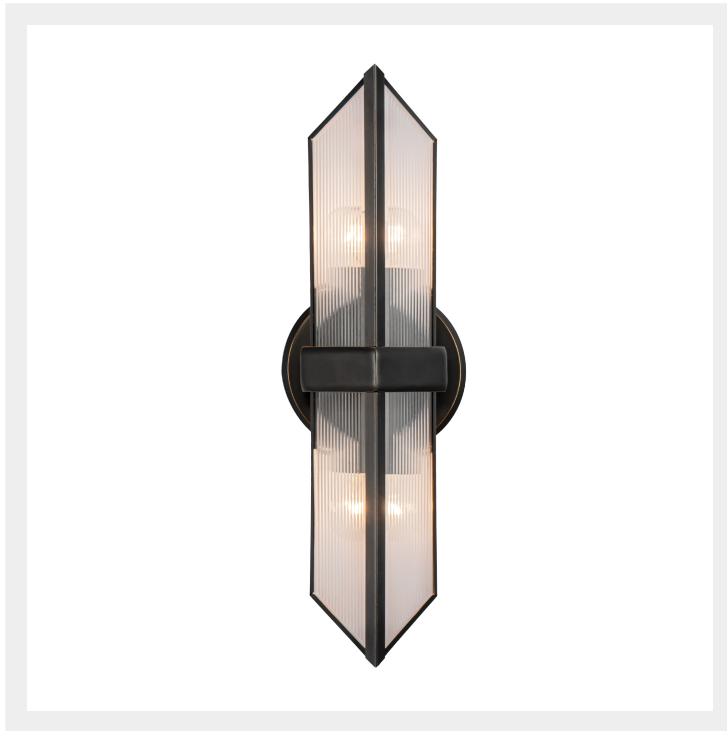

CAIRO WV332815

FIXTURE DIMENSIONS	W3-3/8" x H15-1/8" x E4-1/8"
HEIGHT FROM CENTER	7-1/2"
EXTENSION	4-1/8"
LAMP TYPE	E26
MAX WATTAGE	60W
BULB QTY	2
BULBS INCLUDED	No
VOLTAGE	120V
GLASS DETAILS	Clear Ribbed Glass
MATERIAL	Steel
ILLUMINATION DIRECTION	Omni-directional
INSTALL OPTIONS	Wall Mount, Up or Down
LOCATION	Damp
CANOPY DIMENSIONS	D4-3/4" x E5/8"
PAINT FINISH	UB01; VB01;

[D - Diameter, L - Length, W - Width, H - Height, E - Extension]

AVAILABLE FINISHES:

WV332815UBCR
Ribbed
Glass/Urban
Bronze

WV332815VBKR
Ribbed
Glass/Vintage
Brass

*For complete warranty terms, please visit: www.aloralighting.com/warranty