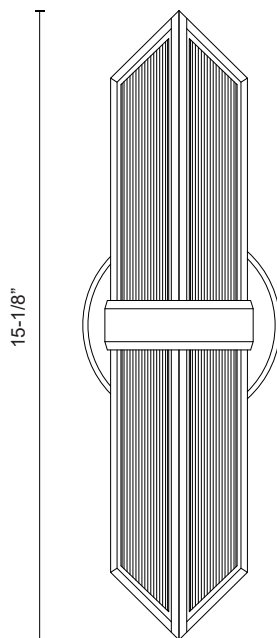

CAIRO WV332815

FIXTURE DIMENSIONS	W3-3/8" x H15-1/8" x E4-1/8"
HEIGHT FROM CENTER	7-1/2"
EXTENSION	4-1/8"
LAMP TYPE	E26
MAX WATTAGE	60W
BULB QTY	2
BULBS INCLUDED	No
VOLTAGE	120V
GLASS DETAILS	Clear Ribbed Glass
MATERIAL	Steel
ILLUMINATION DIRECTION	Omni-directional
INSTALL OPTIONS	Wall Mount, Up or Down
LOCATION	Damp
CANOPY DIMENSIONS	D4-3/4" x E5/8"
PAINT FINISH	UB01; VB01;

[D - Diameter, L - Length, W - Width, H - Height, E - Extension]

AVAILABLE FINISHES:

WV332815UBCR
Ribbed
Glass/Urban
Bronze

WV332815VBKR
Ribbed
Glass/Vintage
Brass

*For complete warranty terms, please visit: www.aloralighting.com/warranty