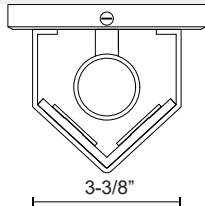

CAIRO WV332815

FIXTURE DIMENSIONS	W3-3/8" x H15-1/8" x E4-1/8"
HEIGHT FROM CENTER	7-1/2"
EXTENSION	4-1/8"
LAMP TYPE	E26
MAX WATTAGE	60W
BULB QTY	2
BULBS INCLUDED	No
VOLTAGE	120V
GLASS DETAILS	Clear Ribbed Glass
MATERIAL	Steel
ILLUMINATION DIRECTION	Omni-directional
INSTALL OPTIONS	Wall Mount, Up or Down
LOCATION	Damp
CANOPY DIMENSIONS	D4-3/4" x E5/8"
PAINT FINISH	UB01; VB01;

[D - Diameter, L - Length, W - Width, H - Height, E - Extension]

AVAILABLE FINISHES:

WV332815UBCR
Ribbed
Glass/Urban
Bronze

WV332815VBKR
Ribbed
Glass/Vintage
Brass

*For complete warranty terms, please visit: www.aloralighting.com/warranty