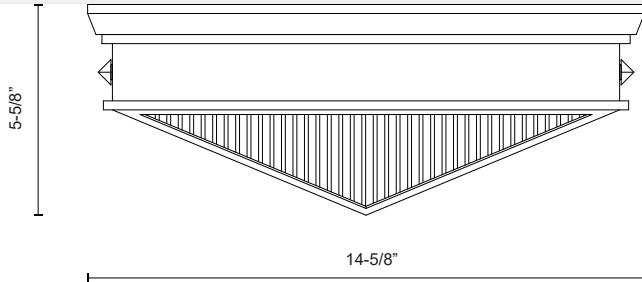

CAIRO FM332615

FIXTURE DIMENSIONS	L14-5/8" x W14-5/8" x H5-5/8"
LAMP TYPE	E26
MAX WATTAGE	40W
BULB QTY	2
BULBS INCLUDED	No
VOLTAGE	120V
GLASS DETAILS	Clear Ribbed Glass
MATERIAL	Steel
ILLUMINATION DIRECTION	Down
INSTALL OPTIONS	Ceiling Only
LOCATION	Dry
PAINT FINISH	UB01; VB01;

[D - Diameter, L - Length, W - Width, H - Height, E - Extension]

AVAILABLE FINISHES:

FM332615VBCR
Ribbed
Glass/Vintage
Brass

FM332615UBCR
Ribbed
Glass/Urban
Bronze

*For complete warranty terms, please visit: www.aloralighting.com/warranty