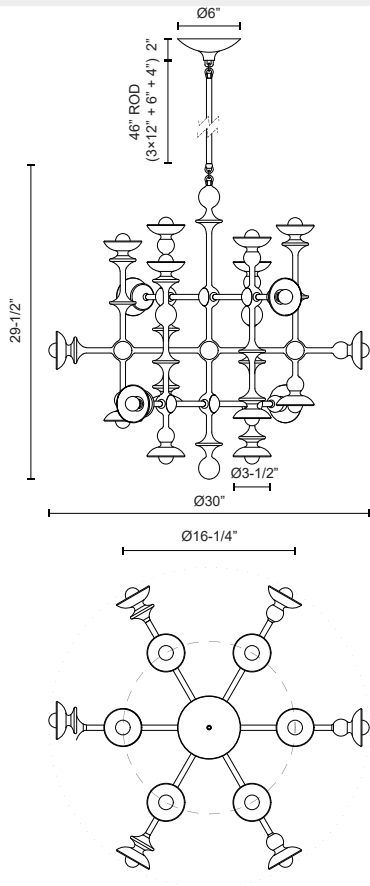

CADENCE CH328129

FIXTURE DIMENSIONS	D30" x H29-1/2"
LAMP TYPE	E12
MAX WATTAGE	40W
BULB QTY	18
BULBS INCLUDED	No
VOLTAGE	120V
MATERIAL	Steel
ROD LENGTH	46" Max (3x12" + 1x6" + 1x4")
WIRE LENGTH	144"
MINIMUM HANG HEIGHT	38"
SLOPED CEILING ADAPTABLE	Yes, Up to 45 Degrees
ILLUMINATION DIRECTION	Omni-directional
LOCATION	Dry
CANOPY DIMENSIONS	D6" x H2"
BRAND	Alora

[D - Diameter, L - Length, W - Width, H - Height, E - Extension]

AVAILABLE FINISHES:

CH328129AW
Antique White

*For complete warranty terms, please visit: www.aloralighting.com/warranty