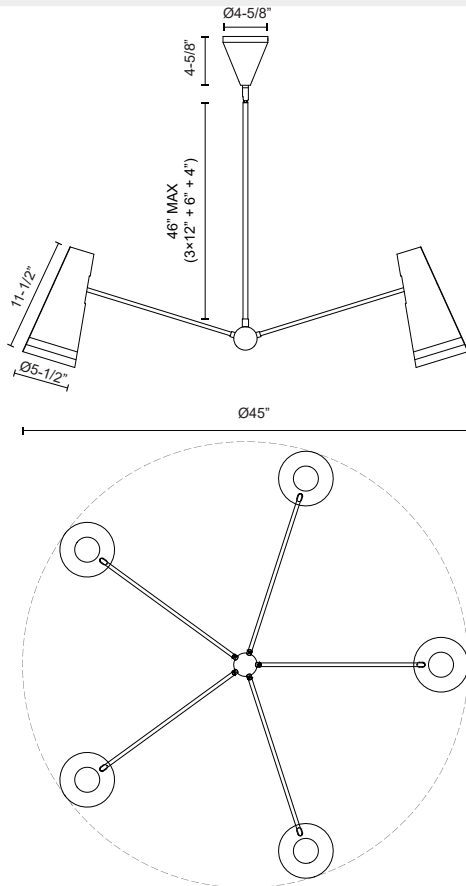

BRICKELL CH342545

FIXTURE DIMENSIONS	D45" x H11-1/2"
LAMP TYPE	E26
MAX WATTAGE	60W
BULB QTY	5
BULBS INCLUDED	No
VOLTAGE	120V
MATERIAL	Steel with Hazelnut Leather Detail
SHADE DETAILS	Steel Spun Shade
ROD LENGTH	46" Max (3x12" + 1x6" + 1x4")
WIRE LENGTH	144"
MINIMUM HANG HEIGHT	21"
SLOPED CEILING ADAPTABLE	Yes, Up to 45 Degrees
ILLUMINATION DIRECTION	Down
LOCATION	Dry
CANOPY DIMENSIONS	D4-5/8" x H4-5/8"
BRAND	Alora

[D - Diameter, L - Length, W - Width, H - Height, E - Extension]

AVAILABLE FINISHES:

CH342545MWHL
Matte
White/Hazelnut
Leather

CH342545MBHL
Matte
Black/Hazelnut
Leather

*For complete warranty terms, please visit: www.aloralighting.com/warranty