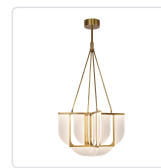

## ANDERS CH336830

FIXTURE DIMENSIONS	D30" x H54-3/4"
LIGHT SOURCE	LED with DC Driver
WATTAGE	74W
TOTAL LUMENS	5920lm
DELIVERED LUMENS	2450lm*
VOLTAGE	120V
COLOR TEMPERATURE	2700K
CRI (RA)	90CRI
DIMMABLE	Yes, TRIAC/ELV Dimmer (Not Included)
DIFFUSER DETAILS	Acrylic Light Guide
MATERIAL	Steel + Aluminum
ROD LENGTH	46" Max (3x12" + 1x6" + 1x4")
WIRE LENGTH	144"
MINIMUM HANG HEIGHT	62
SLOPED CEILING ADAPTABLE	Yes, Up to 45 Degrees
ILLUMINATION DIRECTION	Omni-directional
LOCATION	Dry
CANOPY DIMENSIONS	D7-1/8" x H2-7/8"
PAINT FINISH	UB01; VB01;

### AVAILABLE FINISHES:

CH336830UB  
Urban Bronze

CH336830VB  
Vintage Brass

\*For complete warranty terms, please visit: [www.aloralighting.com/warranty](http://www.aloralighting.com/warranty)