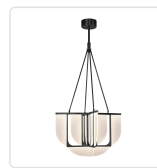

## ANDERS CH336830

FIXTURE DIMENSIONS	D30" x H54-3/4"
LIGHT SOURCE	LED with DC Driver
WATTAGE	74W
TOTAL LUMENS	5920lm
DELIVERED LUMENS	2450lm*
VOLTAGE	120V
COLOR TEMPERATURE	2700K
CRI (RA)	90CRI
DIMMABLE	Yes, TRIAC/ELV Dimmer (Not Included)
DIFFUSER DETAILS	Acrylic Light Guide
MATERIAL	Steel + Aluminum
ROD LENGTH	46" Max (3x12" + 1x6" + 1x4")
WIRE LENGTH	144"
MINIMUM HANG HEIGHT	62
SLOPED CEILING ADAPTABLE	Yes, Up to 45 Degrees
ILLUMINATION DIRECTION	Omni-directional
LOCATION	Dry
CANOPY DIMENSIONS	D7-1/8" x H2-7/8"
PAINT FINISH	UB01; VB01;

### AVAILABLE FINISHES:

CH336830UB  
Urban Bronze

CH336830VB  
Vintage Brass

\*For complete warranty terms, please visit: [www.aloralighting.com/warranty](http://www.aloralighting.com/warranty)