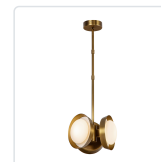

ALONSO PD320313

FIXTURE DIMENSIONS	D12-5/8" x H8-1/2"
LIGHT SOURCE	LED with DC Driver
WATTAGE	13W
TOTAL LUMENS	960lm
DELIVERED LUMENS	UB-320lm*; UBAR-470lm*; VB-320lm*; VBAR-470lm*;
VOLTAGE	120V
COLOR TEMPERATURE	3000K
CRI (RA)	90CRI
DIMMABLE	Yes, TRIAC/ELV Dimmer (Not Included)
GLASS DETAILS	Opal Glass
MATERIAL	Steel + Aluminum; Steel + Aluminum + Alabaster Detail;
SHADE DETAILS	Alabaster Shade; Steel Shade with Alabaster Detail;
ROD LENGTH	50" Max (3x12" + 6" + 4" + 4x1")
WIRE LENGTH	144"
MINIMUM HANG HEIGHT	15"
SLOPED CEILING ADAPTABLE	Yes, Up to 45 Degrees
ILLUMINATION DIRECTION	Omni-directional
LOCATION	Dry
CANOPY DIMENSIONS	D5-1/8" x H1-1/2"
PAINT FINISH	UB01; VB01;

[D - Diameter, L - Length, W - Width, H - Height, E - Extension]

AVAILABLE FINISHES:

PD320313UB
Urban Bronze

PD320313UBAR
Urban Bronze/Alabaster

PD320313VB
Vintage Brass

PD320313VBAR
Vintage Brass/Alabaster