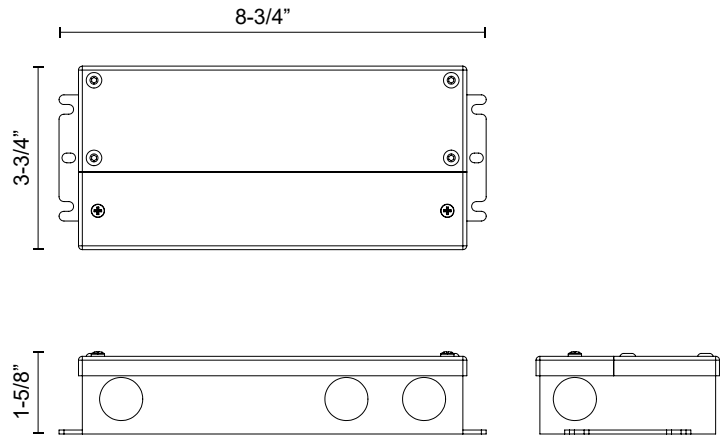

## AKOYA PD321518

FIXTURE DIMENSIONS	L207-1/2" x W3-1/4" x H3-1/4"
LIGHT SOURCE	LED with Remote Driver
WATTAGE	94W
TOTAL LUMENS	6285lm
DELIVERED LUMENS	3140lm*
VOLTAGE	48V DC Input
COLOR TEMPERATURE	3000K
CRI (RA)	90CRI
DIMMABLE	Yes, TRIAC/ELV (Not Included) or 0-10V Dimmer (Optional, Not Included)
DIFFUSER DETAILS	Frosted PC
MATERIAL	Acrylic; Aluminum; Iron;
LOCATION	Dry
CANOPY DIMENSIONS	D2-7/8" x H1-3/8"
REMOTE DRIVER	Powered by DR48-119-UNV-RT Remote Driver (Sold Separately)
PAINT FINISH	CH01

[ D - Diameter, L - Length, W - Width, H - Height, E - Extension ]

## SPECIFICATION DETAILS

\* For custom options, consult factory for details.

<b>Fixture Dimensions</b>	L8-3/4" x W3-3/4" x H1-5/8"
<b>Wattage</b>	120W
<b>Voltage</b>	120-277V
<b>Output</b>	48V DC, 2.5A
<b>Power Factor</b>	≥0.95
<b>THD</b>	<10%
<b>Dimming</b>	100% - 10% TRIAC or ELV Dimmer (Not Included) or 100% - 10% 0-10V Dimmer (Optional, Not Included)
<b>Certification</b>	cULus, FCC, RoHS
<b>Location</b>	Damp
<b>Weight</b>	3 LBS
<b>Warranty</b>	5 Years
<b>Mounting Orientation</b>	Max 30ft from fixture with 18AWG (See Illustration Sheet for more details)