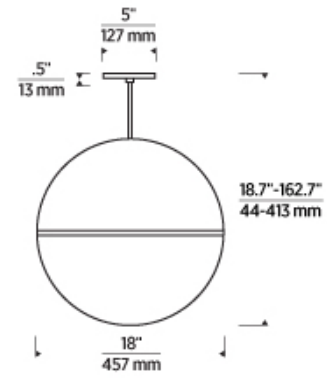

## SPECIFICATIONS

PRIMARY MATERIAL	Aluminum
SHADE MATERIAL	Acrylic
NET WEIGHT	17 lbs
HEIGHT	18in
WIDTH	18in
LENGTH	18in
UP LIGHT / DOWN LIGHT / BOTH?	
WET LISTED	
DAMP LISTED	
DRY LISTED	
MIN. HANGING HEIGHT	18.7in
MAX HANGING HEIGHT	162.7in
TOTAL CORD LENGTH	144in
TOTAL STEM LENGTH	
STEM QTY	
SLOPED CEILING ADAPTABLE?	Yes 45° Max
GENERAL LISTING	ETL Listed
INCLUDES	