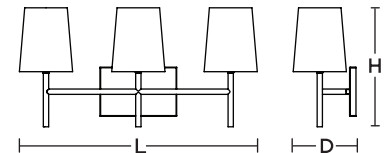

ORDERING INFORMATION

Black	Satin Brass	Satin Nickel	Qty.	Lamp	L	D	H
ROSV2211CBBK	ROSV2211CBSB	ROSV2211CBSN	3	40W (MAX)	22"	5-7/5"	11"
ROSV2711CBBK	ROSV2711CBSB	ROSV2711CBSN	4	40W (MAX)	27"	5-7/5"	11"