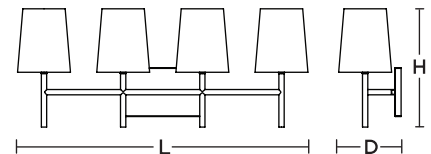

ORDERING INFORMATION

Black	Satin Brass	Satin Nickel	Qty.	Lamp	L	D	H
ROSV2211CBBK	ROSV2211CBSB	ROSV2211CBSN	3	40W (MAX)	22"	5-7/5"	11"
ROSV2711CBBK	ROSV2711CBSB	ROSV2711CBSN	4	40W (MAX)	27"	5-7/5"	11"