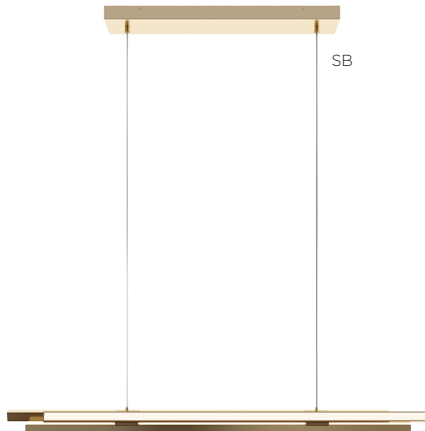

LOCATION		DATE
PREPARED BY		QUANTITY
COMMENTS		FIXTURE TYPE
CATALOG NUMBER		

Indra Linear LED Pendant IDRP Series

Features

This pendant features three-sided illumination with a white acrylic diffuser. Includes 9 ft. adjustable cord. Slope ceiling compatible. For use in kitchen, dining, foyers or anywhere general lighting is needed. Provides lighting in residential, commercial and hospitality applications. This fixture mounts to a standard junction box (not included).

Construction

Extruded aluminum housing. The canopy fits over a standard junction box. Power supply connections must be made inside a junction box (not included).

Finish

Black, Satin Brass or Satin Nickel finish.

Diffuser

White acrylic diffuser.

Electrical

Input 120-277 VAC 60 HZ.
Compatible with residential (TRIAC/ELV) and commercial (0-10V) dimmers.
TRIAC and ELV dimming only at 120 VAC.

LED

Integrated LED modules capable of producing:
40W = 1900 delivered lumens
Selectable 2700K, 3000K, 3500K, 4000K, 5000K (CCT).
Rated for 50,000 Hrs., 90 CRI.

Certification

All fixtures are cETLus listed for indoor damp locations.
Title 24/JA8 Compliant

Warranty

Limited warranty: This fixture is free from defects in materials and workmanship for a period of 5 year from date of purchase.

Specifications and dimensions
subject to change without notice.

Ordering Information:

Black	Satin Brass	Satin Nickel	LED	Delivered Lumens	Adjustable CCT	L	W	H
IDRP0344LAJUBK	IDRP0344LAJUSB	IDRP0344LAJUSN	40W	1900	2700K/3000K/3500K/4000K/5000K	44-1/4"	3"	3"