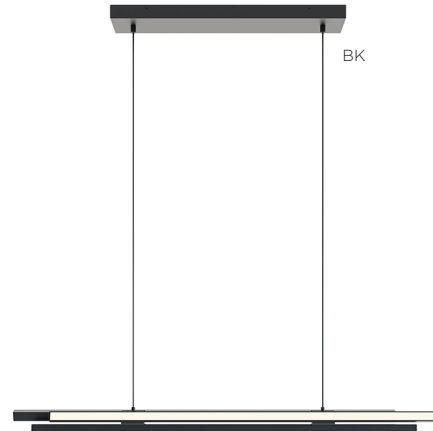

LOCATION		DATE
PREPARED BY		QUANTITY
COMMENTS		FIXTURE TYPE
CATALOG NUMBER		

Indra Linear LED Pendant IDRP Series

Features

This pendant features three-sided illumination with a white acrylic diffuser. Includes 9 ft. adjustable cord. Slope ceiling compatible. For use in kitchen, dining, foyers or anywhere general lighting is needed. Provides lighting in residential, commercial and hospitality applications. This fixture mounts to a standard junction box (not included).

Construction

Extruded aluminum housing. The canopy fits over a standard junction box. Power supply connections must be made inside a junction box (not included).

Finish

Black, Satin Brass or Satin Nickel finish.

Diffuser

White acrylic diffuser.

Electrical

Input 120-277 VAC 60 HZ.
Compatible with residential (TRIAC/ELV) and commercial (0-10V) dimmers.
TRIAC and ELV dimming only at 120 VAC.

LED

Integrated LED modules capable of producing:
40W = 1900 delivered lumens
Selectable 2700K, 3000K, 3500K, 4000K, 5000K (CCT).
Rated for 50,000 Hrs., 90 CRI.

Certification

All fixtures are cETLus listed for indoor damp locations.
Title 24/JA8 Compliant

Warranty

Limited warranty: This fixture is free from defects in materials and workmanship for a period of 5 year from date of purchase.

Specifications and dimensions
subject to change without notice.

Ordering Information:

Black	Satin Brass	Satin Nickel	LED	Delivered Lumens	Adjustable CCT	L	W	H
IDRP0344LAJUBK	IDRP0344LAJUSB	IDRP0344LAJUSN	40W	1900	2700K/3000K/3500K/4000K/5000K	44-1/4"	3"	3"