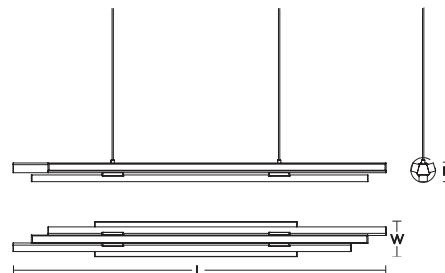

LOCATION		DATE
PREPARED BY		QUANTITY
COMMENTS		FIXTURE TYPE
CATALOG NUMBER		

Indra Linear LED Pendant IDRP Series

Features

This pendant features three-sided illumination with a white acrylic diffuser. Includes 9 ft. adjustable cord. Slope ceiling compatible. For use in kitchen, dining, foyers or anywhere general lighting is needed. Provides lighting in residential, commercial and hospitality applications. This fixture mounts to a standard junction box (not included).

Construction

Extruded aluminum housing. The canopy fits over a standard junction box. Power supply connections must be made inside a junction box (not included).

Finish

Black, Satin Brass or Satin Nickel finish.

Diffuser

White acrylic diffuser.

Electrical

Input 120-277 VAC 60 HZ.
Compatible with residential (TRIAC/ELV) and commercial (0-10V) dimmers.
TRIAC and ELV dimming only at 120 VAC.

LED

Integrated LED modules capable of producing:
40W = 1900 delivered lumens
Selectable 2700K, 3000K, 3500K, 4000K, 5000K (CCT).
Rated for 50,000 Hrs., 90 CRI.

Certification

All fixtures are cETLus listed for indoor damp locations.
Title 24/JA8 Compliant

Warranty

Limited warranty: This fixture is free from defects in materials and workmanship for a period of 5 year from date of purchase.

Specifications and dimensions
subject to change without notice.

Ordering Information:

Black	Satin Brass	Satin Nickel	LED	Delivered Lumens	Adjustable CCT	L	W	H
IDRP0344LAJUBK	IDRP0344LAJUSB	IDRP0344LAJUSN	40W	1900	2700K/3000K/3500K/4000K/5000K	44-1/4"	3"	3"