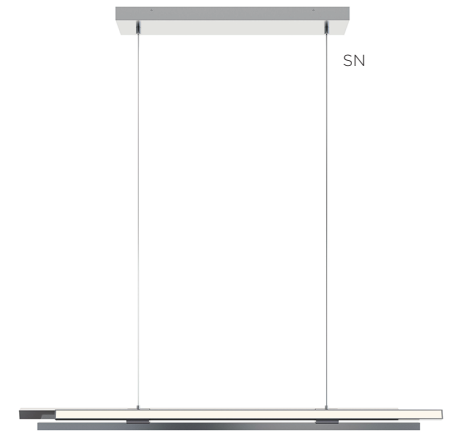

LOCATION		DATE
PREPARED BY		QUANTITY
COMMENTS		FIXTURE TYPE
CATALOG NUMBER		

Indra Linear LED Pendant IDRP Series

Features

This pendant features three-sided illumination with a white acrylic diffuser. Includes 9 ft. adjustable cord. Slope ceiling compatible. For use in kitchen, dining, foyers or anywhere general lighting is needed. Provides lighting in residential, commercial and hospitality applications. This fixture mounts to a standard junction box (not included).

Construction

Extruded aluminum housing. The canopy fits over a standard junction box. Power supply connections must be made inside a junction box (not included).

Finish

Black, Satin Brass or Satin Nickel finish.

Diffuser

White acrylic diffuser.

Electrical

Input 120-277 VAC 60 HZ.
Compatible with residential (TRIAC/ELV) and commercial (0-10V) dimmers.
TRIAC and ELV dimming only at 120 VAC.

LED

Integrated LED modules capable of producing:
40W = 1900 delivered lumens
Selectable 2700K, 3000K, 3500K, 4000K, 5000K (CCT).
Rated for 50,000 Hrs., 90 CRI.

Certification

All fixtures are cETLus listed for indoor damp locations.
Title 24/JA8 Compliant

Warranty

Limited warranty: This fixture is free from defects in materials and workmanship for a period of 5 year from date of purchase.

Specifications and dimensions
subject to change without notice.

Ordering Information:

Black	Satin Brass	Satin Nickel	LED	Delivered Lumens	Adjustable CCT	L	W	H
IDRP0344LAJUBK	IDRP0344LAJUSB	IDRP0344LAJUSN	40W	1900	2700K/3000K/3500K/4000K/5000K	44-1/4"	3"	3"