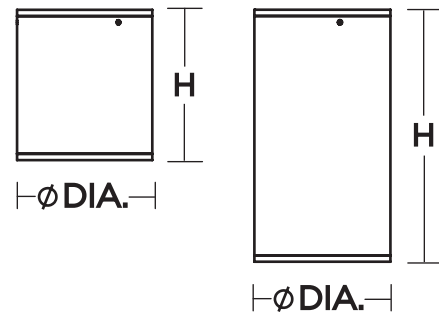

Diffuser

Frosted glass diffuser.

Electrical

Input 120-277 VAC 60 / HZ.
Dimmable with 0-10V dimmers.
Minimum starting temp -4°F / -20°C.

Lamping

Fixture includes a LED modules capable of producing:
12W = 1000 delivered lumens
Selectable 3000K, 3500K, 4000K (CCT).
Rated for 50,000 Hrs., 90 CRI.

**Specifications and dimensions
subject to change without notice.**

Ordering Information:

Black	Satin Nickel	LED	Delivered Lumens	Adjustable CCT	DIA.	H
EYVW0405LAJD2BK	EYVW0405LAJD2SN	12W	1000	3000K/3500K/4000K	4-1/4"	4-3/4"
EYVW0408LAJD2BK	EYVW0408LAJD2SN	12W	1000	3000K/3500K/4000K	4-1/4"	8"