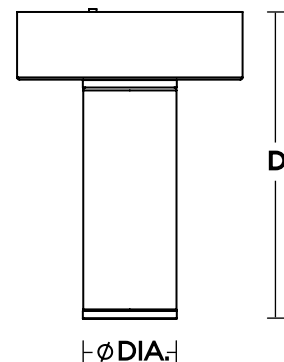

Construction

Die-cast aluminum construction. Standard mounting holes and hardware are included. Power supply connections must be made inside a junction box (not included). Canopy - 1-3/4" H x 6" DIA.

Finish

Black or powder coated or Satin Nickel finish.

Diffuser

Clear glass diffuser.

Electrical

Input 120-277 VAC 60 HZ.
0-10V dimming (120-277V), TRIAC (120V).
Minimum starting temp -4° F / -20°C

LED

Fixture includes a LED modules capable of producing:
9W = 630 delivered lumens
Adjustable Choice 2700K, 3000K, 3500K, 4000K, 5000K (CCT).
Rated for 50,000 Hrs., 90 CRI.

**Specifications and dimensions
subject to change without notice.**

Ordering Information:

Black BVYW0608LAJUBK	Satin Nickel BVYW0608LAJUDSN	LED 9W	Delivered Lumens 630	Adjustable CCT 2700K/2700K/3000K/3500K/4000K	DIA. D 2-1/2" 8"
-------------------------	---------------------------------	-----------	-------------------------	---	---------------------