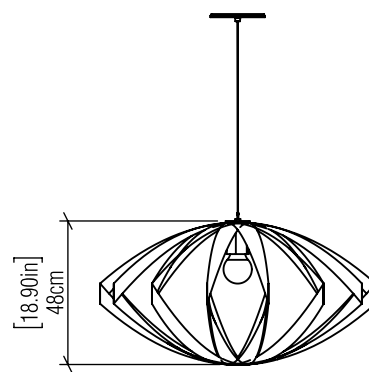

Technical Drawing