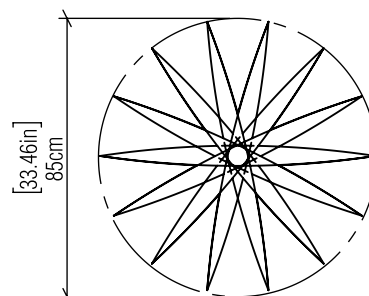

Technical Drawing