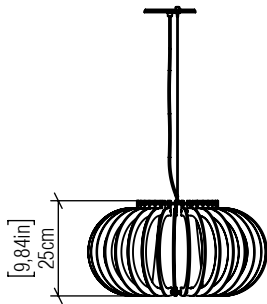

1217

E-26

Project name:
Date: Specifier:
Line: Stecche di legno
Family: Pendant
Description: Stecche Di Legno Accord Pendant 1217

Material: Natural Wood Veneer, MDF and Linen Shade
Weight:

1x 25W (max. each) Fluorescent or LED Bulbs not included

Color Temperature: Lamp dependent
CRI: Lamp dependent
Luminous Flux: Lamp dependent
Delivered Lumens: Lamp dependent
Total Power: Lamp dependent

Input Voltage: 110V - 277V
Input Frequency: 60 Hz
Isolation: Class II

Height Adjustment Limit: 160cm/63in

FINISHING OPTION:

	02 MATTE BLACK		27 GOLD
	06 IMBUIA		29 TEAL
	07 WHITE		30 OLIVE GREEN
	09 LOURO FREIJÓ		31 FERRARI RED
	12 TEAK		32 COPPER
	15 CAPPUCCINO		33 BRONZE
	18 AMERICAN WALNUT		34 MAPLE
	22 GLOSSY BLACK		38 PALE GOLD
	25 IREDESCENT WHITE		39 LEAD GREY
	26 LIGHT PINK		40 SATIN BLUE