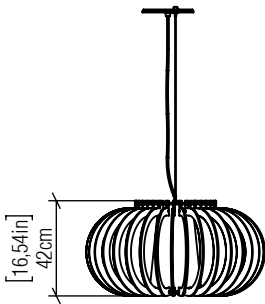

1185

E-26

Project name:
Date: Specifier:
Line: Stecche di legno
Family: Pendant
Description: Stecche Di Legno Accord Pendant 1185

Material: Natural Wood Veneer, MDF and Linen Shade
Weight:

1x 25W (max. each) Fluorescent or LED Bulbs not included

Height Adjustment Limit: 160cm/63in

FINISHING OPTION:

	02 MATTE BLACK		27 GOLD
	06 IMBUIA		29 TEAL
	07 WHITE		30 OLIVE GREEN
	09 LOURO FREIJÓ		31 FERRARI RED
	12 TEAK		32 COPPER
	15 CAPPUCCINO		33 BRONZE
	18 AMERICAN WALNUT		34 MAPLE
	22 GLOSSY BLACK		38 PALE GOLD
	25 IREDESCENT WHITE		39 LEAD GREY
	26 LIGHT PINK		40 SATIN BLUE