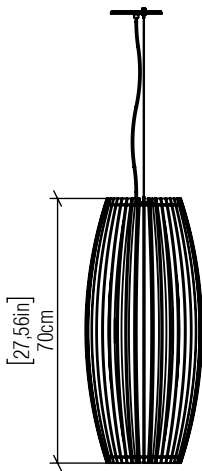

1139

E-26

Project name:
Date: Specifier:
Line: Stecche Di Legno
Family: Pendant
Description: Stecche Di Legno Accord Pendant 1139

Material: Natural Wood Veneer, MDF and Linen Shade
Weight:

1x 25W (max. each) Fluorescent or LED Bulbs not included

Height Adjustment Limit: 160cm/63in

FINISHING OPTION:

	02 MATTE BLACK		27 GOLD
	06 IMBUIA		29 TEAL
	07 WHITE		30 OLIVE GREEN
	09 LOURO FREIJÓ		31 FERRARI RED
	12 TEAK		32 COPPER
	15 CAPPUCCINO		33 BRONZE
	18 AMERICAN WALNUT		34 MAPLE
	22 GLOSSY BLACK		38 PALE GOLD
	25 IREDESCENT WHITE		39 LEAD GREY
	26 LIGHT PINK		40 SATIN BLUE