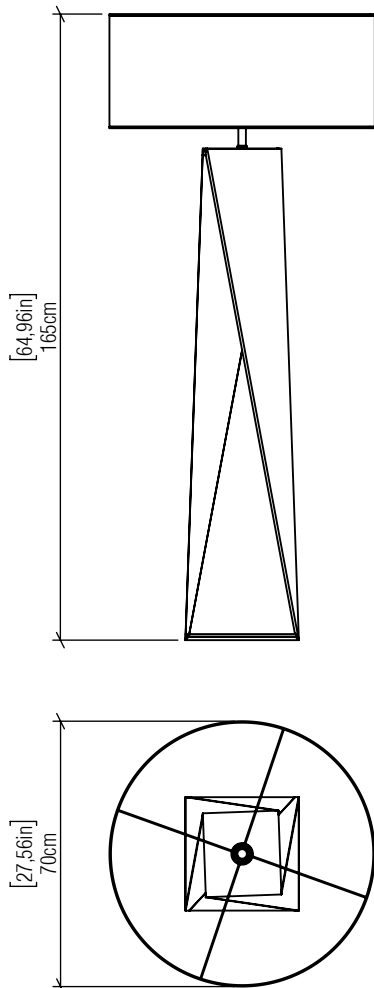

FINISHING OPTION:

	02 MATTE BLACK		27 GOLD
	06 IMBUIA		29 TEAL
	07 WHITE		30 OLIVE GREEN
	09 LOURO FREIJÓ		31 FERRARI RED
	12 TEAK		32 COPPER
	15 CAPPUCCINO		33 BRONZE
	18 AMERICAN WALNUT		34 MAPLE
	22 GLOSSY BLACK		38 PALE GOLD
	25 IREDESCENT WHITE		39 LEAD GREY
	26 LIGHT PINK		40 SATIN BLUE