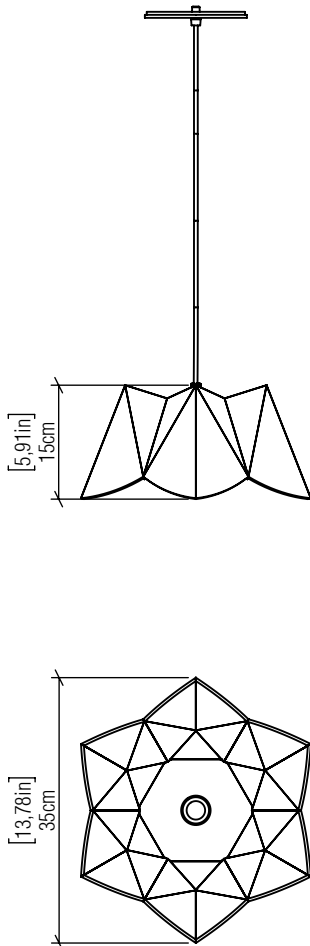

1299

E-26

Project name:
Date: Specifier:
Line: Physalis
Family: Pendant
Description: Physalis Accord Pendant 1299

Material: Natural Wood Veneer and MDF
Weight:

1x 25W (max. each) Fluorescent or LED Bulbs not included

Height Adjustment Limit: 160cm/63in

FINISHING OPTION:

	02 MATTE BLACK		27 GOLD
	06 IMBUIA		29 TEAL
	07 WHITE		30 OLIVE GREEN
	09 LOURO FREIJÓ		31 FERRARI RED
	12 TEAK		32 COPPER
	15 CAPPUCCINO		33 BRONZE
	18 AMERICAN WALNUT		34 MAPLE
	22 GLOSSY BLACK		38 PALE GOLD
	25 IREDESCENT WHITE		39 LEAD GREY
	26 LIGHT PINK		40 SATIN BLUE