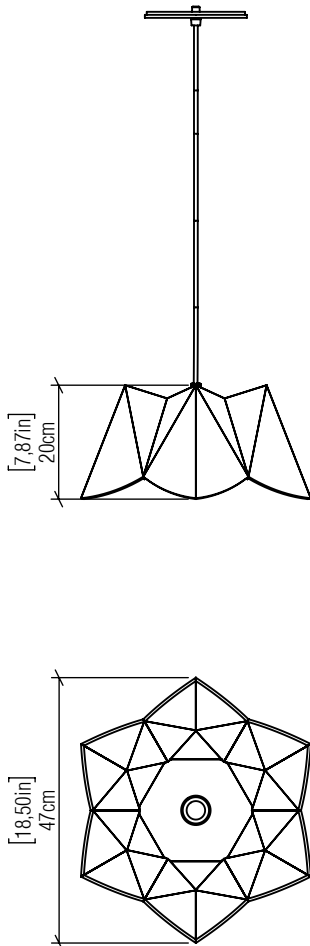

1283

E-26

Project name:
Date: Specifier:
Line: Physalis
Family: Pendant
Description: Physalis Accord Pendant 1283

Material: Natural Wood Veneer and MDF
Weight:

1x 25W (max. each) Fluorescent or LED Bulbs not included

Height Adjustment Limit: 160cm/63in

FINISHING OPTION:

	02 MATTE BLACK		27 GOLD
	06 IMBUIA		29 TEAL
	07 WHITE		30 OLIVE GREEN
	09 LOURO FREIJÓ		31 FERRARI RED
	12 TEAK		32 COPPER
	15 CAPPUCCINO		33 BRONZE
	18 AMERICAN WALNUT		34 MAPLE
	22 GLOSSY BLACK		38 PALE GOLD
	25 IREDESCENT WHITE		39 LEAD GREY
	26 LIGHT PINK		40 SATIN BLUE