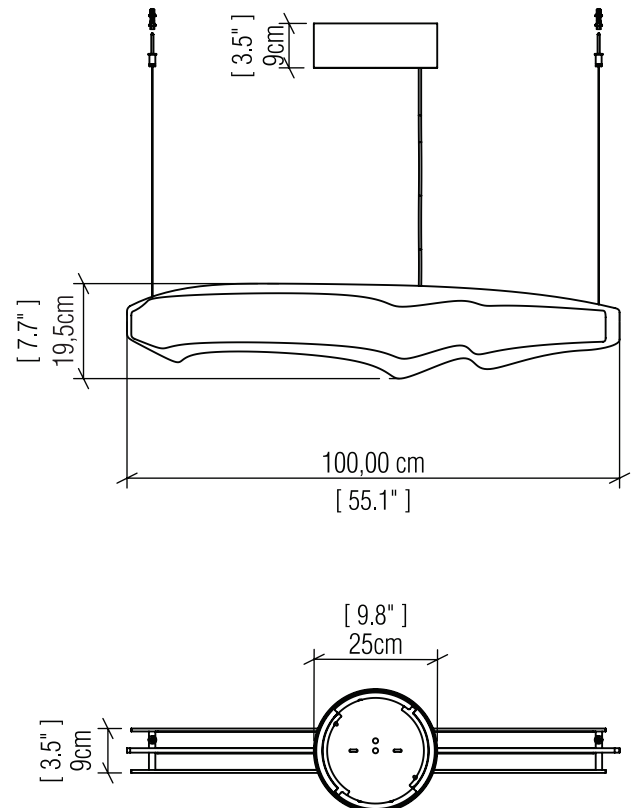

### Specifications

Light Source: Integrated LED Tape  
 Driver Location: Canopy  
 Color Temperature: 3000K, 3500K and 4000K  
 Dimming Option: 0-10V, ELV/TRIAC  
 CRI: 90  
 Delivered Lumens: 3774 lm  
 Total Power: 65 W  
 Input Voltage: 110V - 277V  
 Input Frequency: 60 Hz  
 Canopy Dimension: N/A  
 Height Adjustment Limit: 10'  
 Weight: N/A

### Technical Drawing