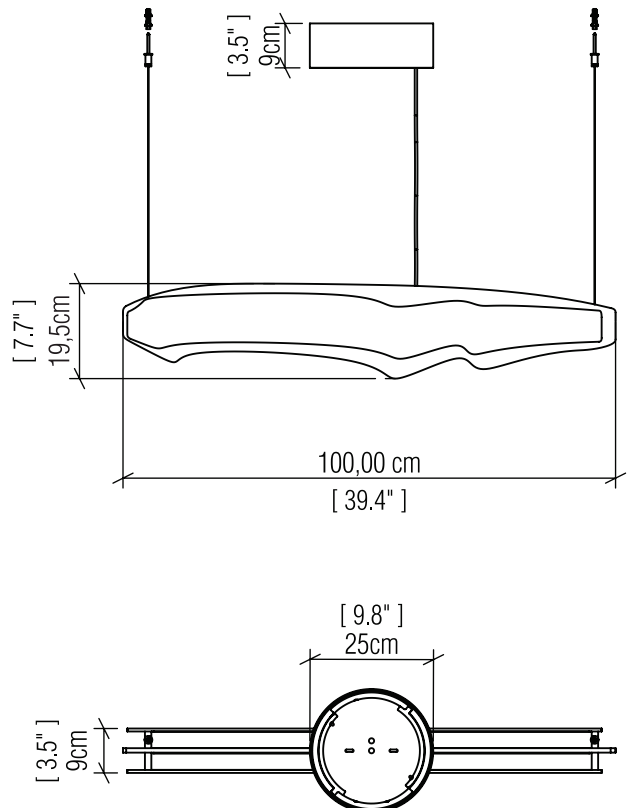

## Specifications

Light Source: Integrated LED Tape  
 Driver Location: Canopy  
 Color Temperature: 3000K, 3500K and 4000K  
 Dimming Option: 0-10V, ELV/TRIAC  
 CRI: 90  
 Delivered Lumens: 2696 lm  
 Total Power: 47 W  
 Input Voltage: 110V - 277V  
 Input Frequency: 60 Hz  
 Canopy Dimension: N/A  
 Height Adjustment Limit: 10'  
 Weight: N/A

## Technical Drawing