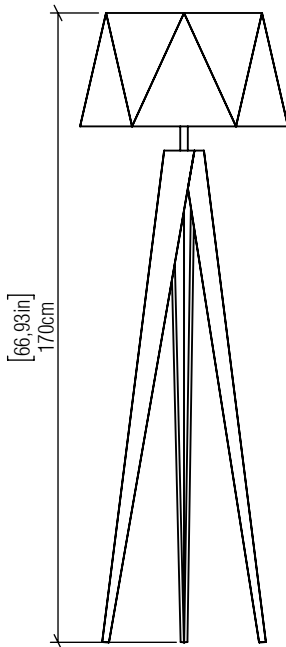

FINISHING OPTION:

	02 MATTE BLACK		27 GOLD
	06 IMBUIA		29 TEAL
	07 WHITE		30 OLIVE GREEN
	09 LOURO FREIJÓ		31 FERRARI RED
	12 TEAK		32 COPPER
	15 CAPPUCCINO		33 BRONZE
	18 AMERICAN WALNUT		34 MAPLE
	22 GLOSSY BLACK		38 PALE GOLD
	25 IREDESCENT WHITE		39 LEAD GREY
	26 LIGHT PINK		40 SATIN BLUE