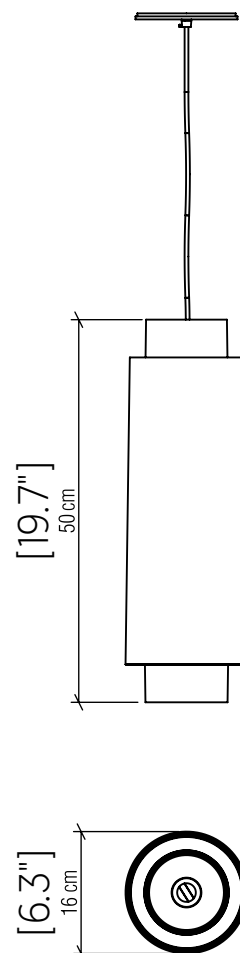

1478 [E-26]

Name: Cylindrical Accord Pendant 1478
 Collection: Cylindrical
 Application: Pendant
 Construction: Natural Wood Veneer, MDF and Acrylic

Specifications

Light Source: 1X 25W 120v-277v E26 [medium base]
 Driver Location: N/A
 Color Temperature: Lamp Dependent
 Dimming Option: Lamp Dependent
 CRI: Lamp Dependent
 Delivered Lumens: Lamp Dependent
 Total Power: Lamp Dependent
 Input Voltage: 120V-240V
 Input Frequency: 60 Hz
 Canopy Dimension: H0.8cm Ø13,5cm / H0.31" Ø5.31"
 Height Adjustment Limit: 10'
 Weight:

Fixture Image

Technical Drawing

Photometric Graph

Standards