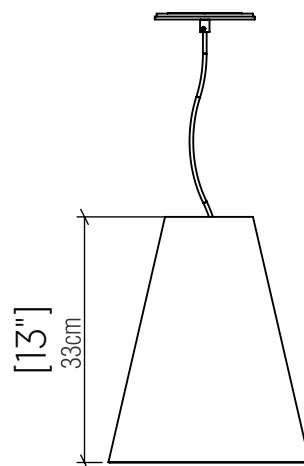

1483 [E-26]

Name: Conical Accord Pendant 1483
Collection: Conical
Application: Pendant
Construction: Natural Wood Veneer, MDF and Acrylic

Specifications

Light Source: 1X 25W 120v-277v E26 [medium base]
Driver Location: N/A
Color Temperature: Lamp Dependent
Dimming Option: Lamp Dependent
CRI: Lamp Dependent
Delivered Lumens: Lamp Dependent
Total Power: Lamp Dependent
Input Voltage: 110V/277V
Input Frequency: 60 Hz
Canopy Dimension: H0.8cm Ø13,5cm / H0.31" Ø5.31"
Height Adjustment Limit: 10'
Weight:

Fixture Image

Technical Drawing

Photometric Graph

Standards