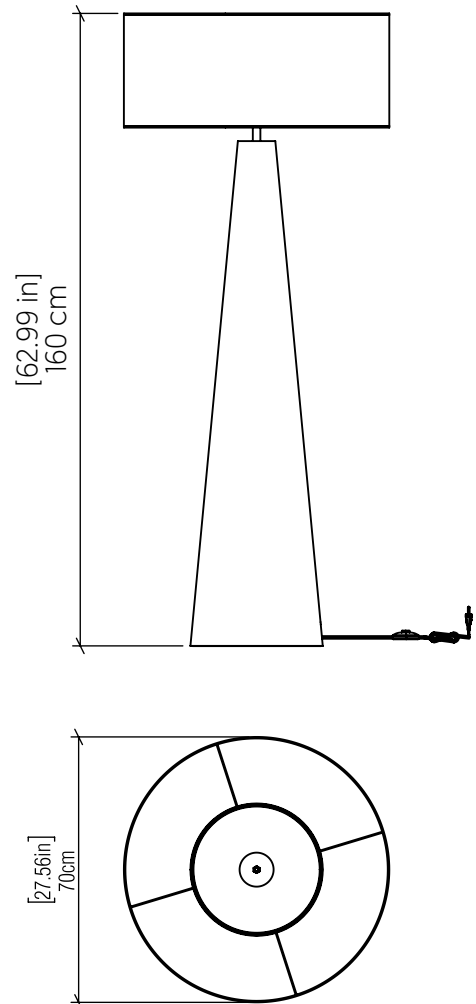

3004 [E-26]

Name: Conical Accord Floor Lamp 3004
 Collection: Conical
 Application: Floor Lamp
 Construction: Natural Wood Veneer, MDF, Stainless Steel and Cotton Shade

Specifications

Light Source: 1X 25W 120v-277v E26 (medium base)
 Light Bulbs not Included
 Color Temperature: Lamp dependent
 CRI: Lamp dependent
 Luminous Flux: Lamp dependent
 Delivered Lumens: Lamp dependent
 Total Power: Lamp dependent
 Input Voltage: 110V - 277V
 Input Frequency: 60 Hz
 Canopy Dimension: N/A
 Height Adjustment Limit: N/A
 Weight: 11.38kg/25.09lbs

Fixture Image

Technical Drawing

Photometric Graph

Standards

Item code

Finish Option ^①

Shade ^②

RAW COTTON*
BLACK