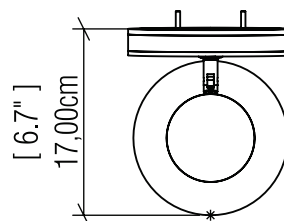

4199 [E-26]

Name: Conic Accord Wall Lamp 4199
 Collection: Conic
 Application: Wall Lamp
 Construction: Natural Wood Venner, MDF

Specifications

Light Source: 1X 25W 120v-277v E26 (medium base)
 Light Bulbs not Included
 Color Temperature: Lamp dependent
 CRI: Lamp dependent
 Delivered Lumens: Lamp dependent
 Total Power: Lamp dependent
 Input Voltage: 100V-277V
 Input Frequency: 60 Hz
 Canopy Dimension N/A

Fixture Image

Technical Drawing

Photometric Graph

Standards