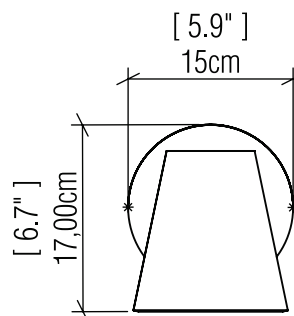

4199 [E-26]

Name: Conic Accord Wall Lamp 4199
 Collection: Conic
 Application: Wall Lamp
 Construction: Natural Wood Venner, MDF

Specifications

Light Source: 1X 25W 120v-277v E26 (medium base)
 Light Bulbs not Included
 Color Temperature: Lamp dependent
 CRI: Lamp dependent
 Delivered Lumens: Lamp dependent
 Total Power: Lamp dependent
 Input Voltage: 100V-277V
 Input Frequency: 60 Hz
 Canopy Dimension N/A

Fixture Image

Technical Drawing

Photometric Graph

Standards