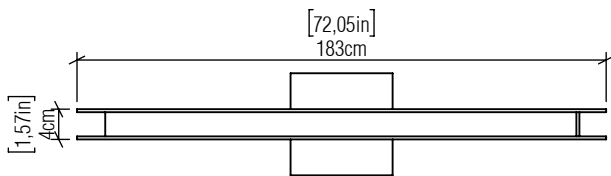

1315

LED-UL

Project name:  
Date: Specifier:  
Line: Clean  
Family: Pendant  
Description: Clean Accord Pendant 1315

Material: Natural Wood Veneer MDF and Acrylic  
Weight:

Integrated LED Module 1 unit Driver housed in the Junction box  
Dimmable, 0-10V & TRIAC/ELV

Height Adjustment Limit: 160cm/63in