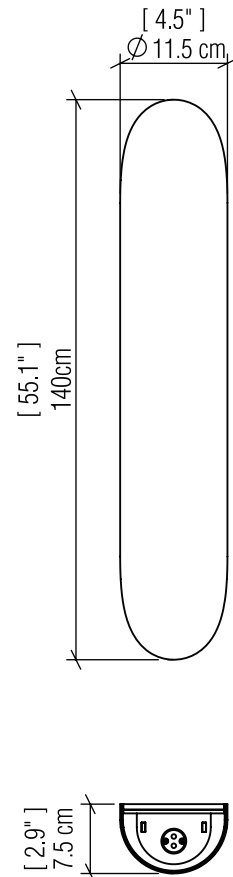

4196 [GU10]

Name: Clean Accord Wall Lamp 4196
 Collection: Clean
 Application: Wall Lamp
 Construction: Natural Wood Venner, MDF

Specifications

Light Source: 2x GU10 6W 120v-277v
 Light Bulbs not Included
 Color Temperature: Lamp dependent
 CRI: Lamp dependent
 Delivered Lumens: Lamp dependent
 Total Power: Lamp dependent
 Input Voltage: 100V-277V
 Input Frequency: 60 Hz
 Canopy Dimension: N/A
 Weight:

Fixture Image

Technical Drawing

Photometric Graph

Standards