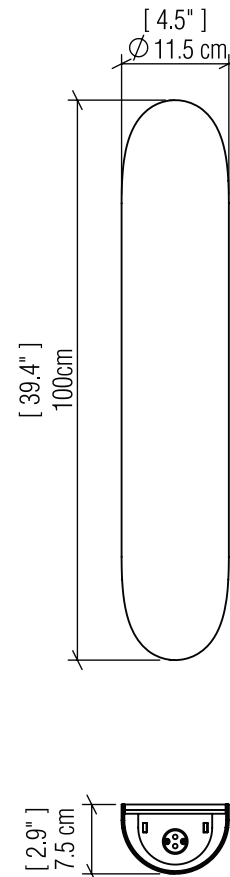

4195 [GU10]

Name: Clean Accord Wall Lamp 4195
 Collection: Clean
 Application: Wall Lamp
 Construction: Natural Wood Venner, MDF

Specifications

Light Source: 2x GU10 6W 120v-277v
 Light Bulbs not Included
 Color Temperature: Lamp dependent
 CRI: Lamp dependent
 Delivered Lumens: Lamp dependent
 Total Power: Lamp dependent
 Input Voltage: 100V-277V
 Input Frequency: 60 Hz
 Canopy Dimension: N/A
 Weight:

Fixture Image

Technical Drawing

Photometric Graph

Standards