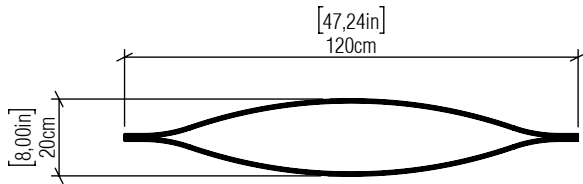

1279
LED-UL

Project name:
Date: Specifier:
Line: Organic
Family: Pendant
Description: Canoe Accord Pendant 1279

Material: Natural Wood Veneer MDF and Acrylic
Weight:

Integrated LED Module 1 unit Driver housed in the luminaire
Dimmable, 0-10V & TRIAC/ELV

Color Temperature: 2700K, 3000K, 3500K or 4000K
CRI: 90
Luminous Flux: 4000lm
Delivered Lumens: 2000lm
Total Power: 24W

Input Voltage: 110V - 277V
Input Frequency: 60 Hz
Isolation: Class II

Height Adjustment Limit: 160cm/63in