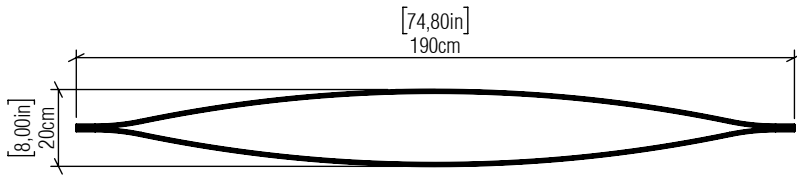

1230
LED-UL

Project name:
Date: Specifier:
Line: Organic
Family: Pendant
Description: Canoe Accord Pendant 1230

Material: Natural Wood Veneer, MDF and Acrylic
Weight:

Integrated LED Module 1 unit Driver, housed in the Luminaire
Dimmable, 0-10V & TRIAC/ELV

Color Temperature: 2700K, 3000K, 3500K or 4000K
CRI: 90
Luminous Flux: 6000lm
Delivered Lumens: 3000lm
Total Power: 75W

Input Voltage: 110V - 277V
Input Frequency: 60 Hz
Isolation: Class II

Height Adjustment Limit: 160cm/63in