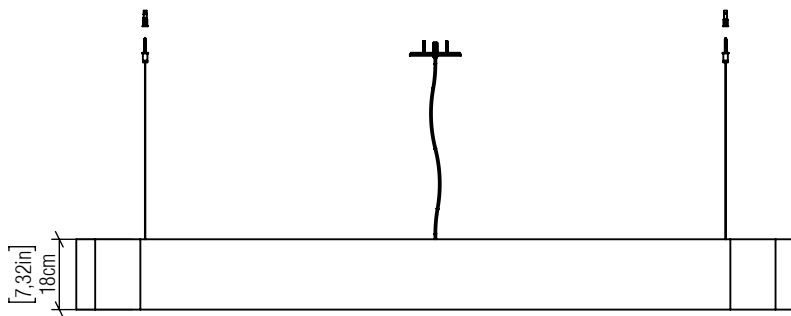

1230
LED-UL

Project name:
Date: Specifier:
Line: Organic
Family: Pendant
Description: Canoe Accord Pendant 1230

Material: Natural Wood Veneer, MDF and Acrylic
Weight:

Integrated LED Module 1 unit Driver, housed in the Luminaire
Dimmable, 0-10V & TRIAC/ELV

Color Temperature: 2700K, 3000K, 3500K or 4000K
CRI: 90
Luminous Flux: 6000lm
Delivered Lumens: 3000lm
Total Power: 75W

Input Voltage: 110V - 277V
Input Frequency: 60 Hz
Isolation: Class II

Height Adjustment Limit: 160cm/63in