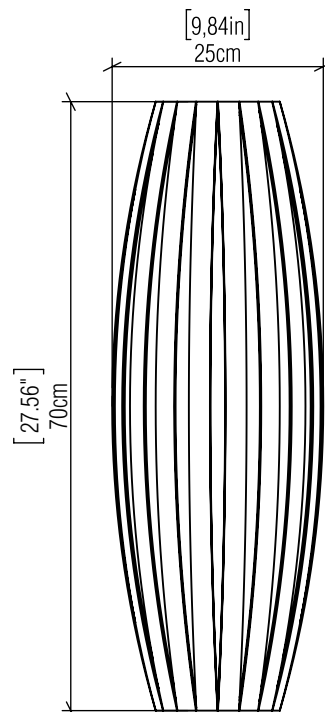

4040 [E-26]

Name: Barrel Accord Wall Lamp 4040
 Collection: Barrel
 Application: Wall Lamp
 Construction: Natural Wood Venner, MDF and Acrylic

Specifications

Light Source: 3X 25W 120v-277v E26 (medium base)
 Light Bulbs not Included
 Color Temperature: Lamp dependent
 CRI: Lamp dependent
 Luminous Flux: Lamp dependent
 Delivered Lumens: Lamp dependent
 Total Power: Lamp dependent
 Input Voltage: 100V-277V
 Input Frequency: 60 Hz
 Canopy Dimension: N/A
 Weight: 2.88kg/6.35lbs

Fixture Image

Technical Drawing

Photometric Graph

Standards

Item code

Finish Option ^①

01 Example: 4068.18

4068	.	18
------	---	----