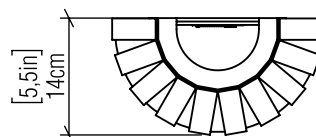

4040 [E-26]

Name: Barrel Accord Wall Lamp 4040
 Collection: Barrel
 Application: Wall Lamp
 Construction: Natural Wood Venner, MDF and Acrylic

Specifications

Light Source: 3X 25W 120v-277v E26 (medium base)
 Light Bulbs not Included
 Color Temperature: Lamp dependent
 CRI: Lamp dependent
 Luminous Flux: Lamp dependent
 Delivered Lumens: Lamp dependent
 Total Power: Lamp dependent
 Input Voltage: 100V-277V
 Input Frequency: 60 Hz
 Canopy Dimension: N/A
 Weight: 2.88kg/6.35lbs

Fixture Image

Technical Drawing

Photometric Graph

Standards

Item code

Finish Option ^①

01 Example: 4068.18

4068	.	18
------	---	----