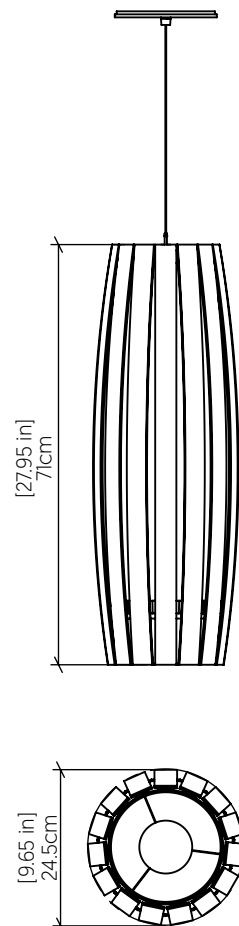

304 [E-26]

Name: Barrel Accord Pendant 304
 Collection: Barrel
 Application: Pendant
 Construction: Natural Wood Veneer, MDF

Specifications

Light Source: 1X 25W 120v-277v E26 (medium base)
 Lamps not included
 Color Temperature: Lamp Dependent
 Dimming Option: Lamp Dependent
 CRI: Lamp Dependent
 Delivered Lumens: Lamp Dependent
 Total Power: Lamp Dependent
 Input Voltage: 110V/277V
 Input Frequency: 60 Hz
 Canopy Dimension: H0.8cm Ø13,5cm / H0.31" Ø5.31"
 Height Adjustment Limit: 10'
 Weight: 3.28kg/7.23lbs

Fixture Image

Technical Drawing

Photometric Graph

Standards

Item code

Finish Option ^①

01 Example: 1277.02

1277	.	02
------	---	----

02 Example: 1277.12o.27i

1277	.	12o	27i
------	---	-----	-----

Finishing Options ^①

Natural Wood

-  **06** IMBUIA
-  **09** LOURO FREIJÓ
-  **12** TEAK
-  **34** MAPLE
-  **18** WALNUT
-  **43** CATHEDRAL FREIJÓ

Matte Lacquer

-  **02** MATTE BLACK
-  **07** WHITE
-  **15** CAPPUCCINO
-  **25** IRIDESCENT WHITE

Metallic Lacquer

-  **27** GOLD
-  **30** OLIVE GREEN
-  **33** BRONZE
-  **38** PALE GOLD
-  **39** LEAD GREY
-  **40** SATIN BLUE