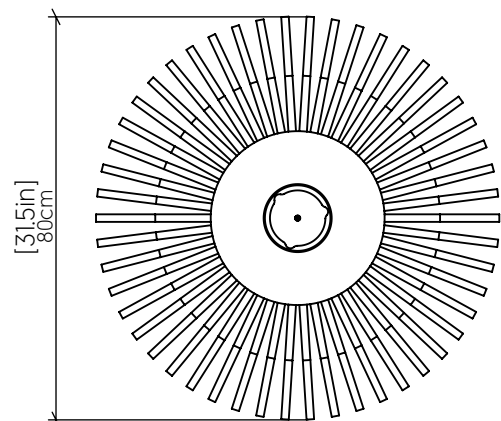

1496 [E-26]

Name: Balloon Accord Pendant 1496
 Collection: Balloon
 Application: Pendant
 Construction: Natural Wood Veneer, MDF and Cotton shade

Specifications

Light Source: 1x E26 25W 120v-277v
 Driver Location: N/A
 Color Temperature: Lamp Dependent
 Dimming Option: Lamp Dependent
 CRI: Lamp Dependent
 Delivered Lumens: Lamp Dependent
 Total Power: Lamp Dependent
 Input Voltage: 120V-240V
 Input Frequency: 60 Hz
 Canopy Dimension: H0.8cm Ø13,5cm / H0.31" Ø5.31"
 Height Adjustment Limit: 10'

Fixture Image

Technical Drawing

Photometric Graph

Standards