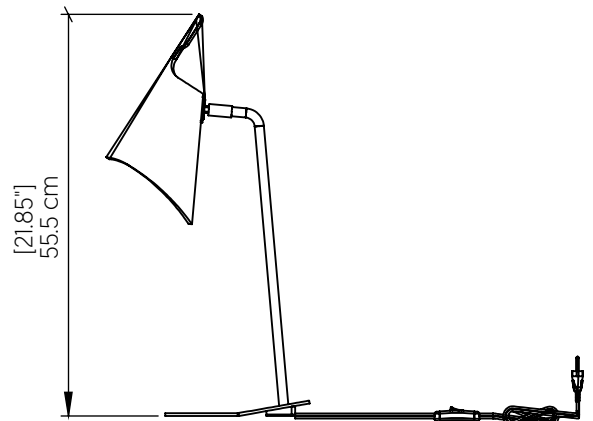

Technical Drawing