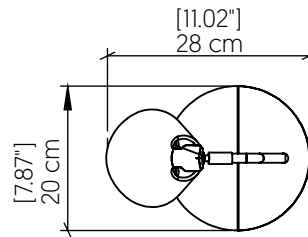

Technical Drawing