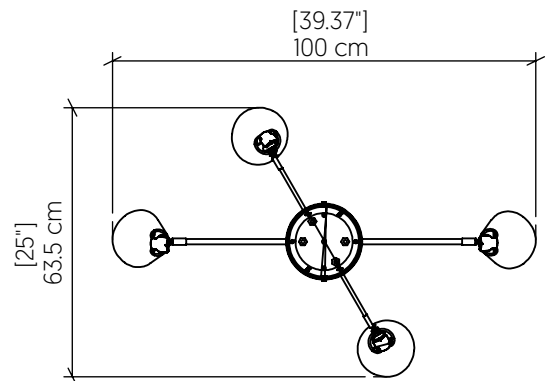

# 5105[E-26]

Name: Balance Accord Ceiling 5105  
 Collection: Balance  
 Application: Ceiling  
 Construction: Natural Wood Venner, MDF and Carbon Steel

## Specifications

Light Source: 4x E26 25W 120v-277v  
 Driver Location: N/A  
 Color Temperature: Lamp Dependent  
 Dimming Option: Lamp Dependent  
 CRI: Lamp Dependent  
 Delivered Lumens: Lamp Dependent  
 Total Power: Lamp Dependent  
 Input Voltage: 110V - 277V  
 Input Frequency: 60 Hz  
 Canopy Dimension: H4cm Ø18cm / H1.57" Ø7.08"  
 Height Adjustment Limit: N/A  
 Weight: N/A

## Technical Drawing