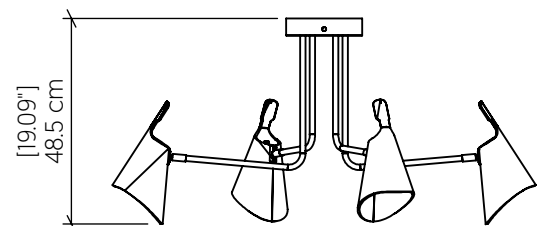

Technical Drawing