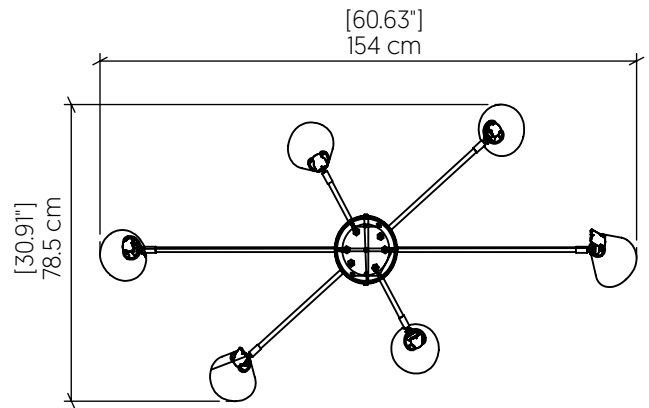

5104(E-26)

Name: Balance Accord Ceiling 5104
 Collection: Balance
 Application: Ceiling
 Construction: Natural Wood Venner, MDF and Carbon Steel

Fixture Image

Specifications

Light Source: 6x E26 25W 120v-277v
 Driver Location: N/A
 Color Temperature: Lamp Dependent
 Dimming Option: Lamp Dependent
 CRI: Lamp Dependent
 Delivered Lumens: Lamp Dependent
 Total Power: Lamp Dependent
 Input Voltage: 110V - 277V
 Input Frequency: 60 Hz
 Canopy Dimension: H4cm Ø18cm / H1.57" Ø7.08"
 Height Adjustment Limit: N/A
 Weight: N/A

Technical Drawing

Photometric Graph

Standards

Item code

Finish Option ^①

Metal Work ^②

01 Example: 1446.06.27r

1446

39 LEAD GREY

40 SATIN BLUE

Observation: