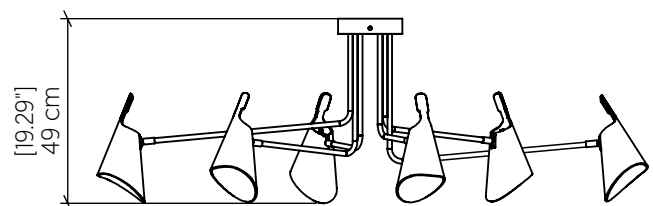

5104(E-26)

Name: Balance Accord Ceiling 5104
 Collection: Balance
 Application: Ceiling
 Construction: Natural Wood Venner, MDF and Carbon Steel

Fixture Image

Specifications

Light Source: 6x E26 25W 120v-277v
 Driver Location: N/A
 Color Temperature: Lamp Dependent
 Dimming Option: Lamp Dependent
 CRI: Lamp Dependent
 Delivered Lumens: Lamp Dependent
 Total Power: Lamp Dependent
 Input Voltage: 110V - 277V
 Input Frequency: 60 Hz
 Canopy Dimension: H4cm Ø18cm / H1.57" Ø7.08"
 Height Adjustment Limit: N/A
 Weight: N/A

Technical Drawing

Photometric Graph

Standards

Item code

Finish Option ^①

Metal Work ^②

01 Example: 1446.06.27r

1446