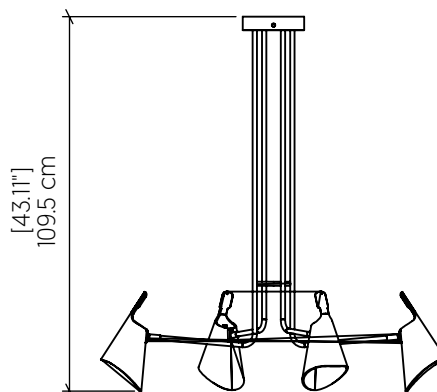

Technical Drawing