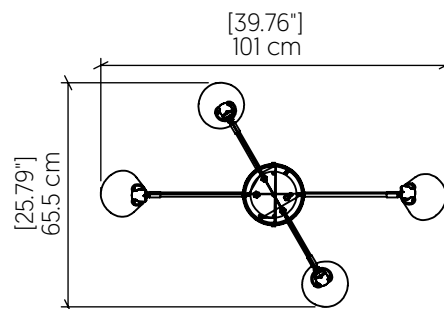

Technical Drawing