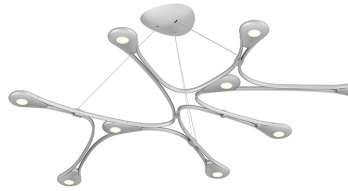

abstraction™ LED Pendant
**DIMENSIONS**

Height	0.75"
Minimum Height	11"
Maximum Height	83"
Width	40"
Depth	32.75"
Canopy/Backplate/Base	7"
Hanging Details	6' Adjustable Cord/Cable"

ELECTRICAL SPECS

Bulb Type	Integral LED
Bulb Quantity	9
Bulb Included?	Yes
Wattage	26
Initial Lumens	2000
Input Voltage	120VAC
CCT	3000K
CRI	90
Power Supply Type	Driver
Power Supply Quantity	1
Power Supply Location	Outlet Box
Dimming Type	TRIAC/ELV

SHIPPING

Carton 1 L x W x H	48" x 38" x 6"
Carton 1 GW	14 lbs.

Finish Options (.05)
 Bright Satin Aluminum (.16)
 Satin Black (.25)

GENERAL LISTINGS

cETL
 cUL
 Dry Location

PROJECT**QUANTITY****NOTES**