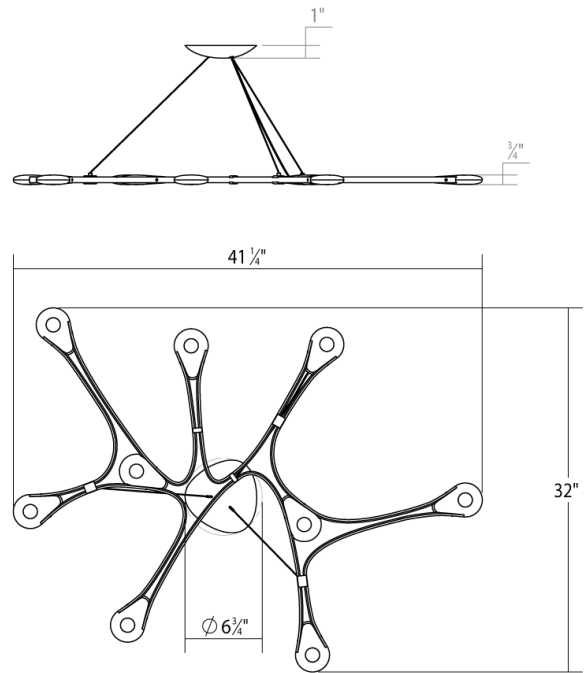

abstraction™ LED Pendant
**DIMENSIONS**

Height	0.75"
Minimum Height	11"
Maximum Height	83"
Width	40"
Depth	32.75"
Canopy/Backplate/Base	7"
Hanging Details	6' Adjustable Cord/Cable"

ELECTRICAL SPECS

Bulb Type	Integral LED
Bulb Quantity	9
Bulb Included?	Yes
Wattage	26
Initial Lumens	2000
Input Voltage	120VAC
CCT	3000K
CRI	90
Power Supply Type	Driver
Power Supply Quantity	1
Power Supply Location	Outlet Box
Dimming Type	TRIAC/ELV

SHIPPING

Carton 1 L x W x H	48" x 38" x 6"
Carton 1 GW	14 lbs.

Finish Options (.05)
 Bright Satin Aluminum (.16)
 Satin Black (.25)

GENERAL LISTINGS

cETL
 cUL
 Dry Location

PROJECT**QUANTITY****NOTES**