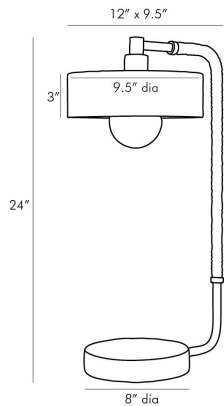

ARTERIORES

AARON LAMP

49248-130

H: 24 IN, W: 9.5 IN, D: 12 IN

Heritage Brass

Contract Suitable As Is

This contemporary lamp possesses a modern sensibility defined by a sleek style and masterly materials. A heritage brass steel frame wrapped in gray leather seamlessly blends into a circular black marble base—a beautiful balance between natural and refined elements. The taupe cloth cord features a dimmable switch so you can create an ambiance that suits you. A bronze metal drum shade tops this modish luminescent.

APPEARANCE

Material	Heritage Brass
Finish	Leather, Marble, Steel
Finish Will Vary	Antique Brass, Black Marble, Bronze, Gray, Heritage Brass, White
Top Coat/Sealant	true
	false

DIMENSIONS

Shade	Top: 9.50 IN, Dia: 9.50 IN, Side: 3 IN
Base	H: 1.5 IN, Dia: 8.00 IN
Foot Print	Dia: 8.00 IN
Harp	N/A IN

WIRING

Rating	Indoor Only
Tilt Test	10 Degrees - AU
Cord	8 FT IN, SPT-2, Taupe Fabric
Socket	1, Nickel, Type A - E26, Type A- E26, Dimmer, White
Switch	Full Range Dimmer, On Line
Maximum Watt	60
Voltage	110-120 V

CERTIFICATIONS

Cerifications	Mexico Australia, United States, Canada
---------------	--

COMPLIANCE

UL/ETL	Yes
RoHS	true

SHIPPING

Product Weight	8.5 LBS
Gross Weight 1	8.5 LBS
Gross Weight 2	5 LBS
Shipping Box 1	H: 11 IN, H: 27 IN, L: 27 IN, L: 14 IN, W: 14 IN, W: 11 IN
Shipping Box 2	H: 5 IN, H: 0 IN, L: 11 IN, L: 0 IN, W: 11 IN, W: 0 IN