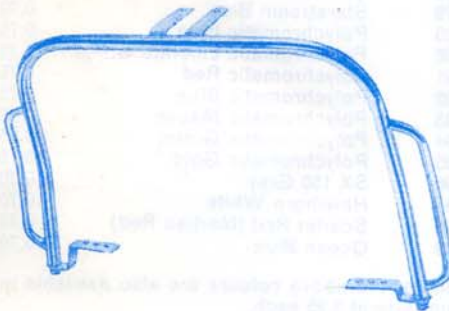

**BUY ONLY GENUINE**

**Lambretta**

**ACCESSORIES**

7530 Legshield Holdall, to suit all models except GP, Vega & Cometa £3.63

32712 Spare Wheel complete, LI. SX. GP. range from £4.25

Jet Set Touch Up Spray in various colours to suit all models, £0.49