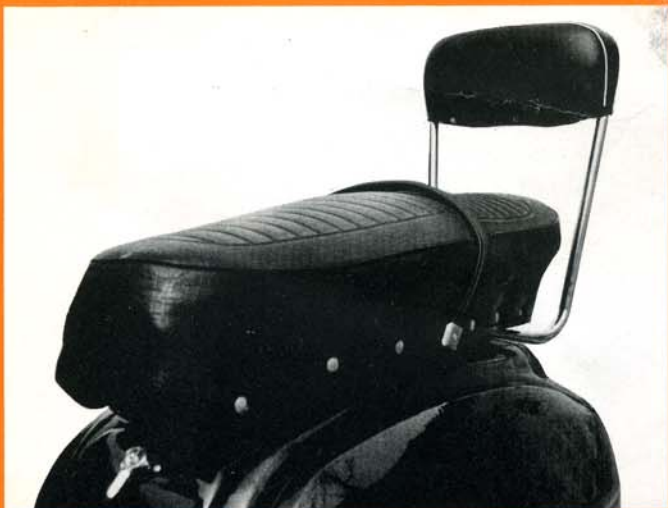

LOW BACKREST & PAD - 013