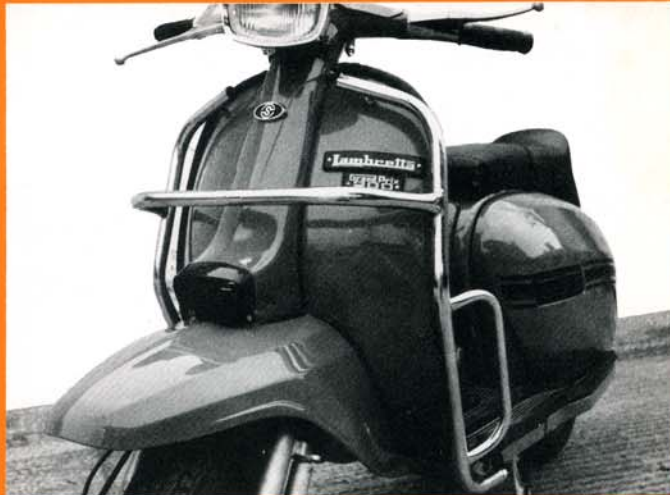

2046S - Small 2046M - Medium 2046L - Large 2046XL - Extra Large

LOW BACKREST & PAD - 013

FLORIDA REAR BARS - 011

Mk 2 FRONT CRASHBAR - 007

CORNICHE FRONT CRASHBAR - 016

HEADLIGHT GRILLE - 113

KNITTED SPORTSHIRT