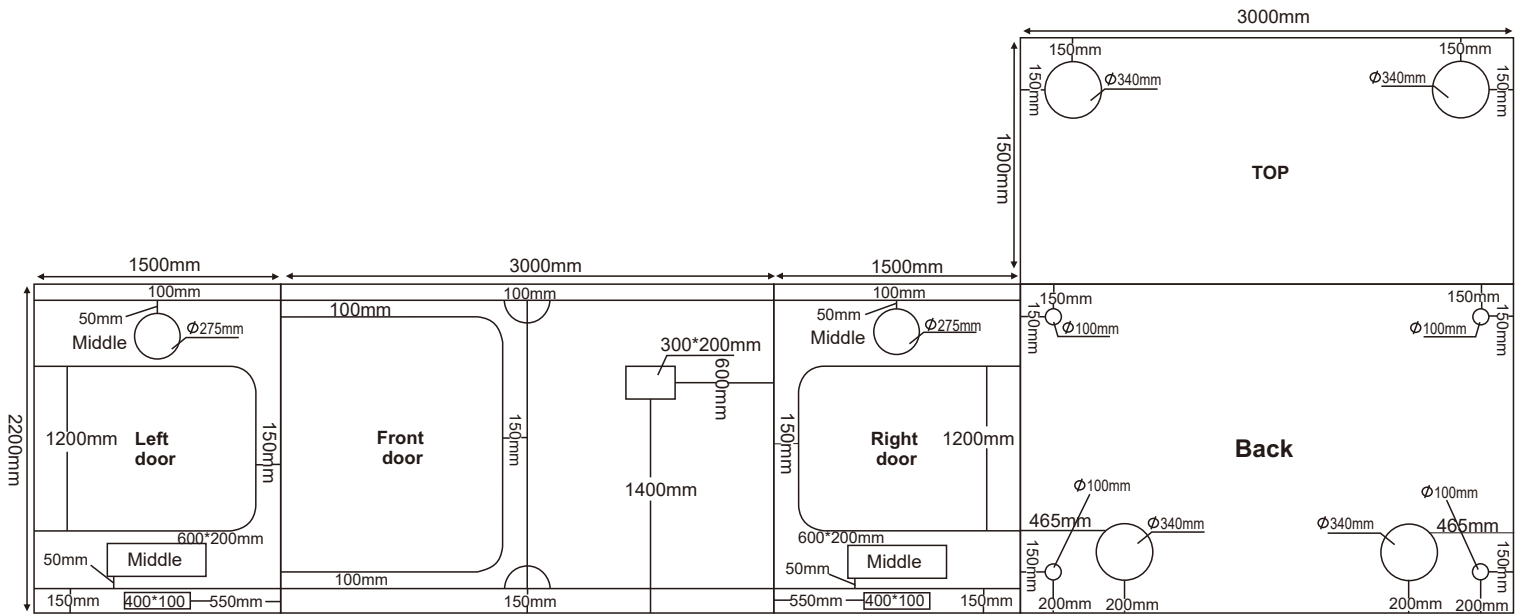

# 300x150x220cm

Budbox PRO

BudBox Limited

www.budboxgrowtents.com