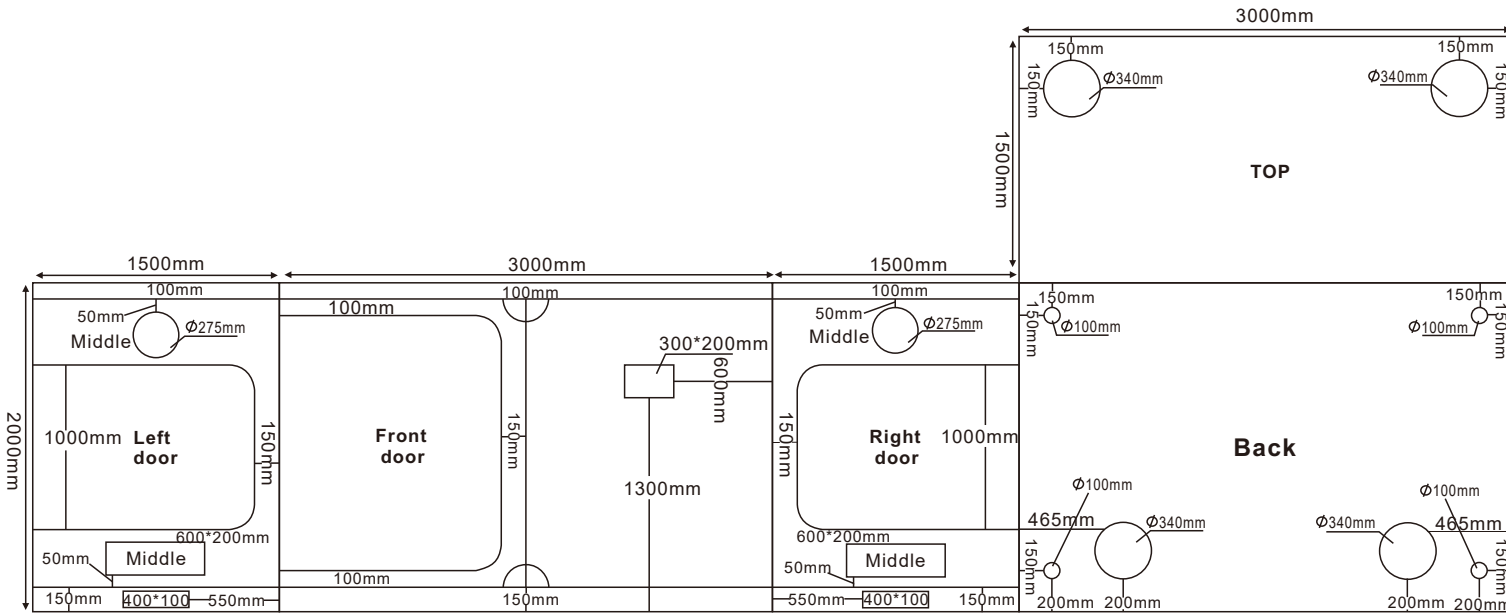

BudBox Limited

www.budboxgrowtents.com

300x150x200cm

Budbox PRO

Steel Tube Frame with steel corner