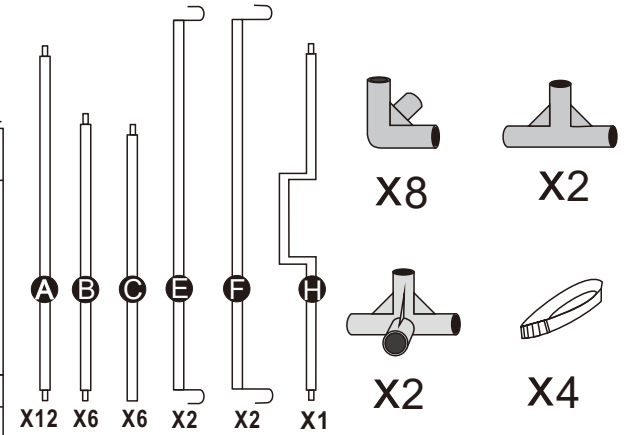

BudBox Limited

www.budboxgrowtents.com

300x150x200cm

Budbox PRO

Steel Tube Frame with steel corner