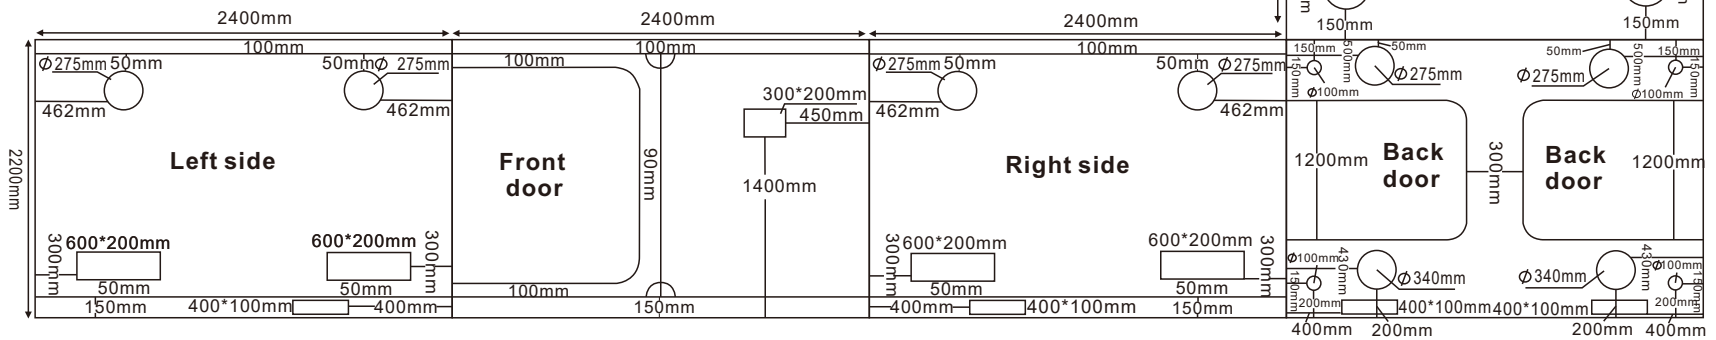

# 240x240x220cm

Budbox PRO

X4

X8

X4

X6

X1

X15 X8 X8 X4 X3 X3 X1 X2