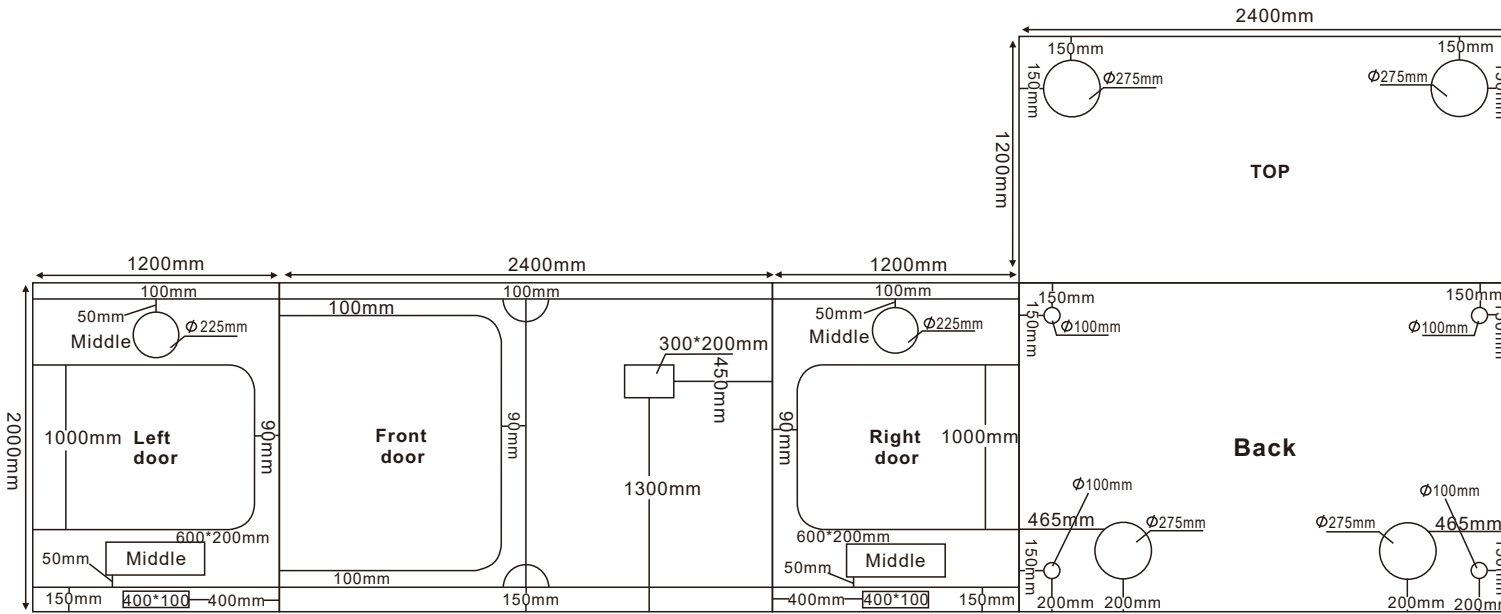

BudBox Limited

www.budboxgrowtents.com

240x120x200cm

Budbox PRO