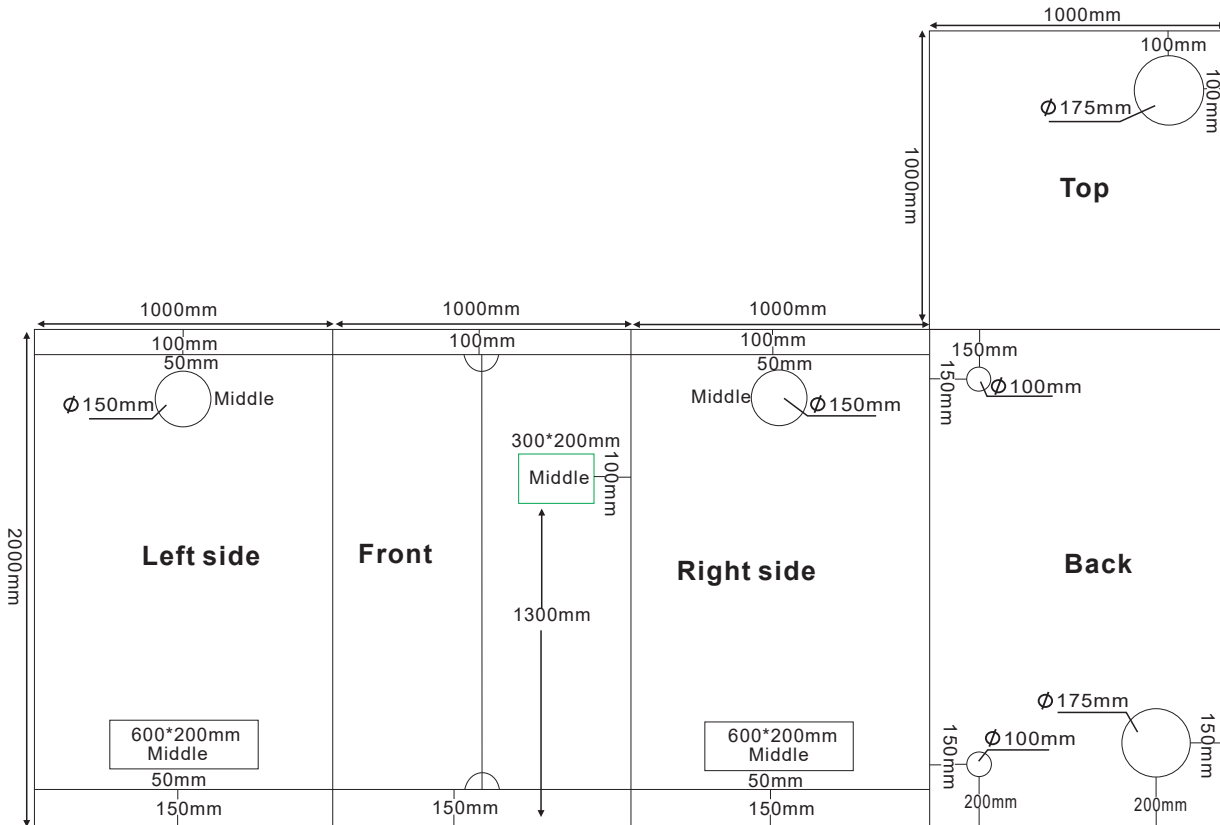

BudBox Limited

www.budboxgrowtents.com

100x100x200cm

Budbox PRO