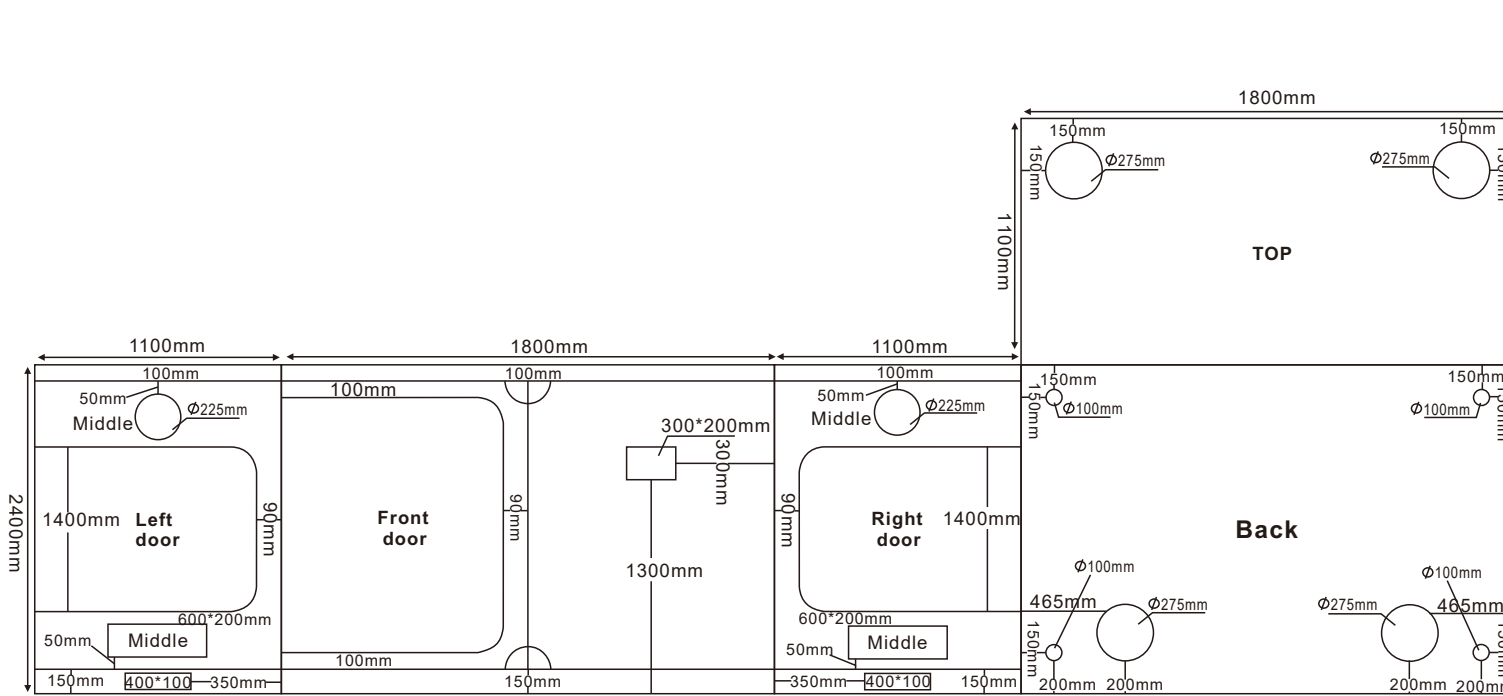

BudBox Limited

www.budboxgrowtents.com

180x110x240cm

Budbox PRO