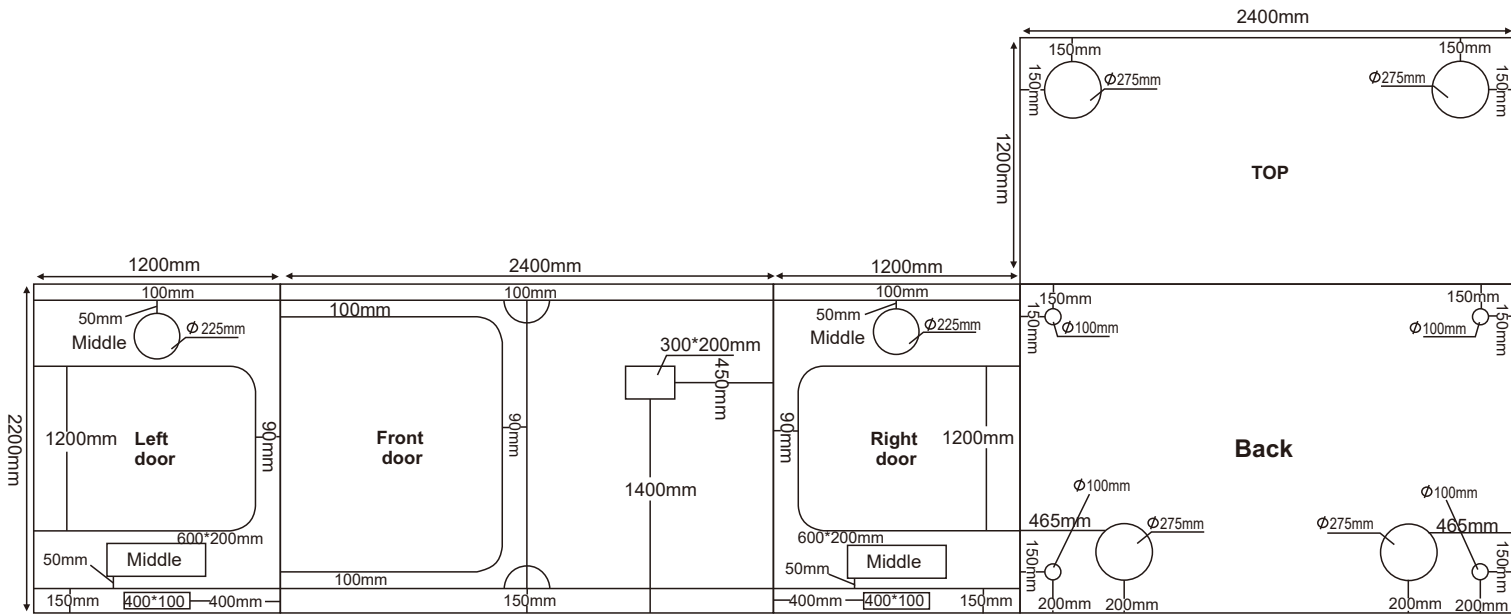

BudBox Limited

www.budboxgrowtents.com

240x120x220cm

Budbox PRO