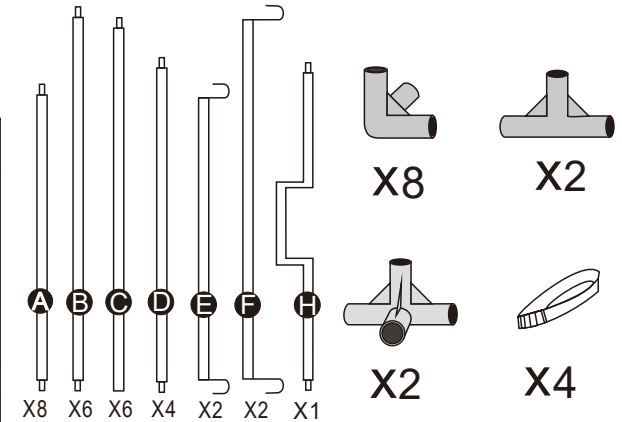

BudBox Limited

www.budboxgrowtents.com

180x110x240cm

Budbox PRO