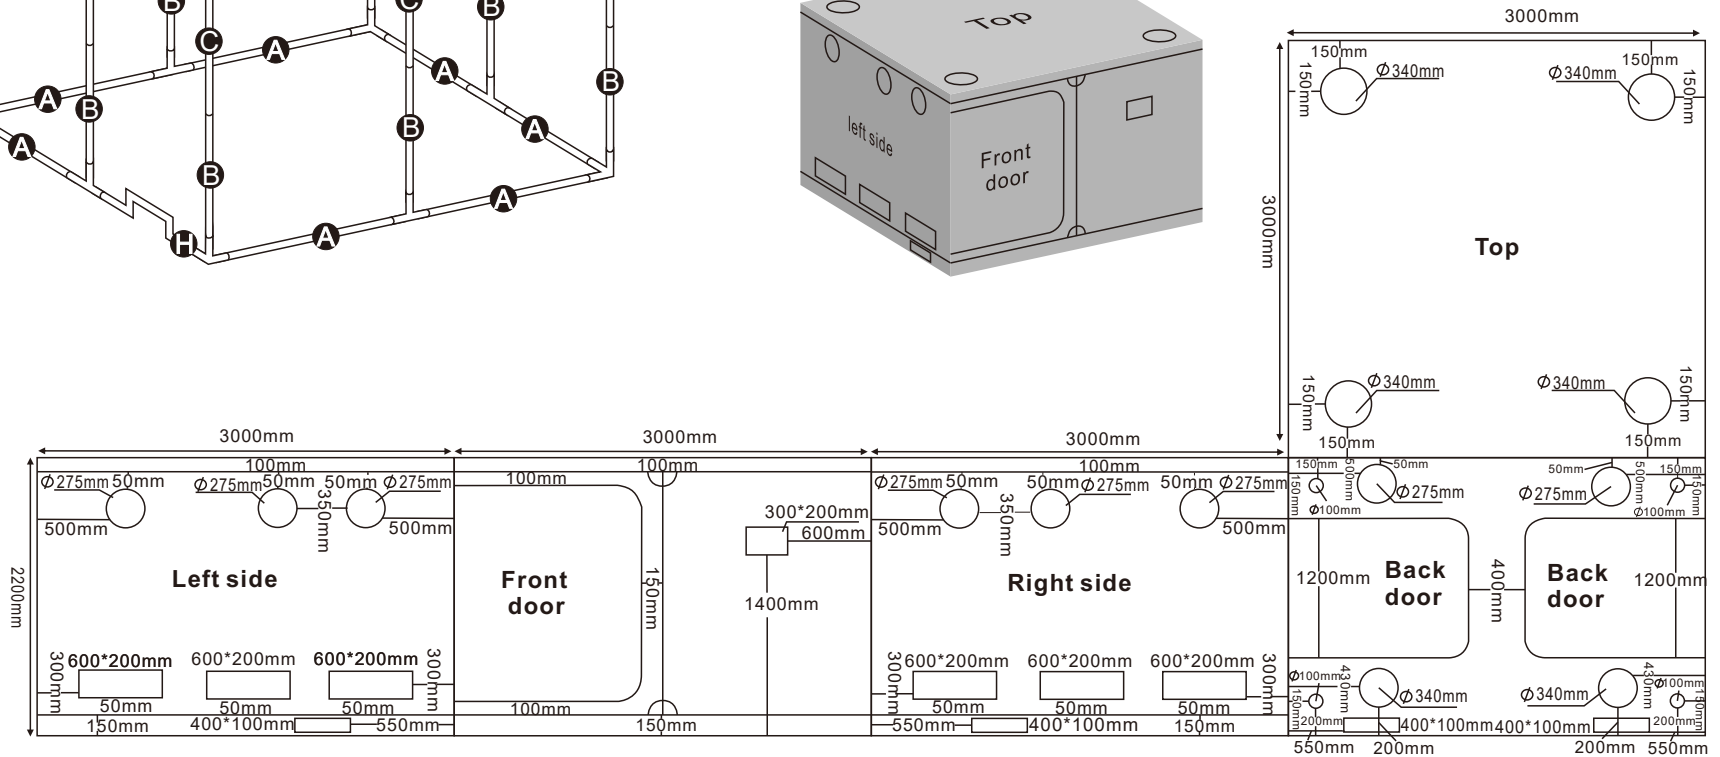

# 300x300x220cm

Budbox PRO

X4

X8

X4

X6

X1

BudBox Limited