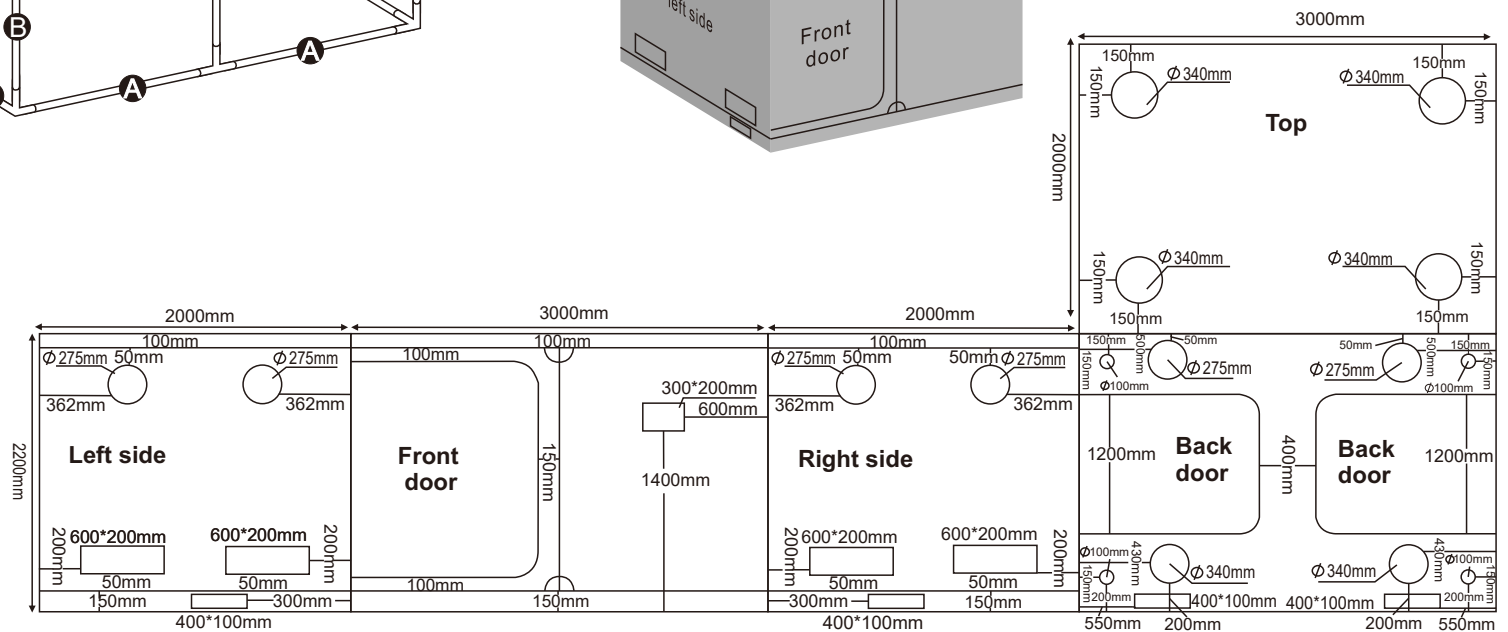

# 300x200x220cm

Budbox PRO

X4

X8

X4

X8

X1

BudBox Limited