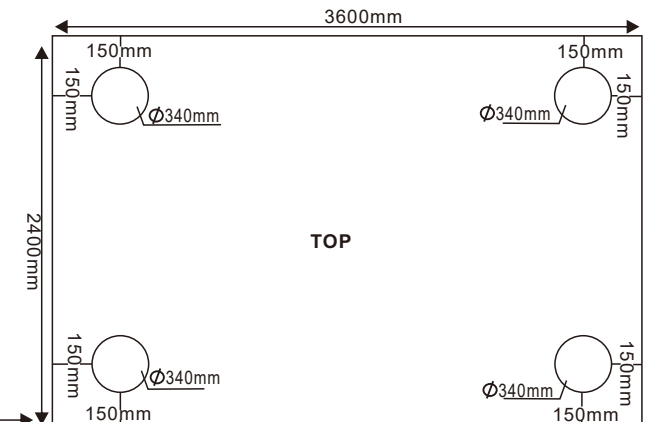

BudBox Limited

www.budboxgrowtents.com

240x360x200cm

Budbox PRO

X6

X8

X6

X8

X2