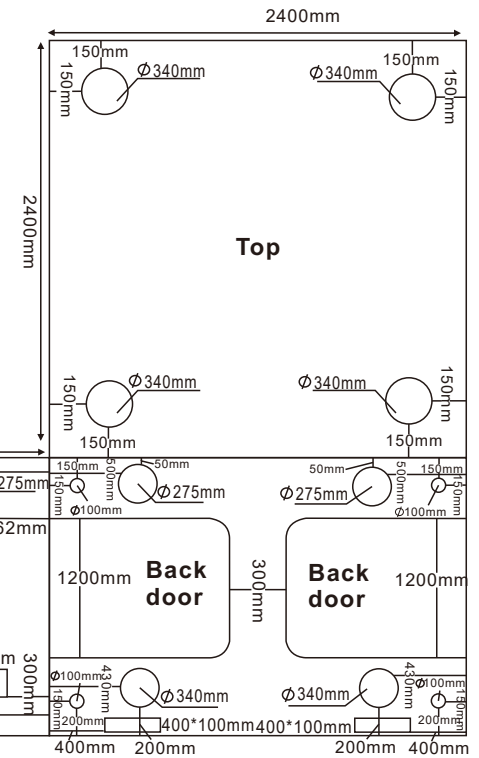

# 240x240x220cm

Budbox PRO

X4

X8

X4

X6

X1

X15 X8 X8 X4 X3 X3 X1 X2