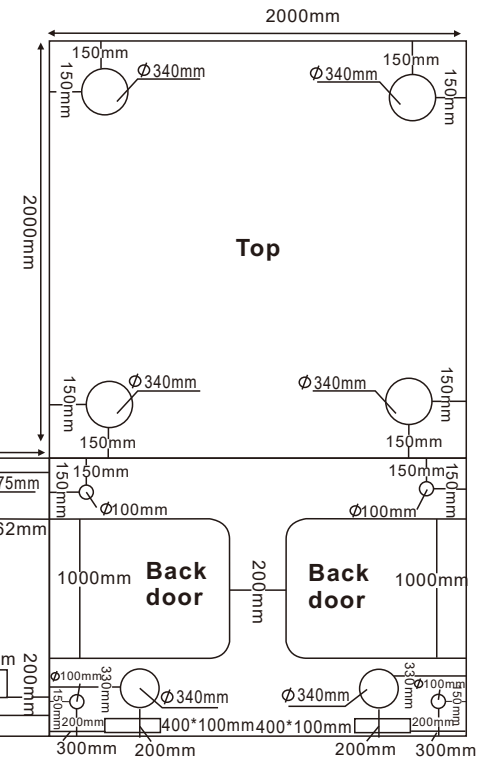

# 200x200x200cm

Budbox PRO

X4

X8

X4

X6

X1

BudBox Limited