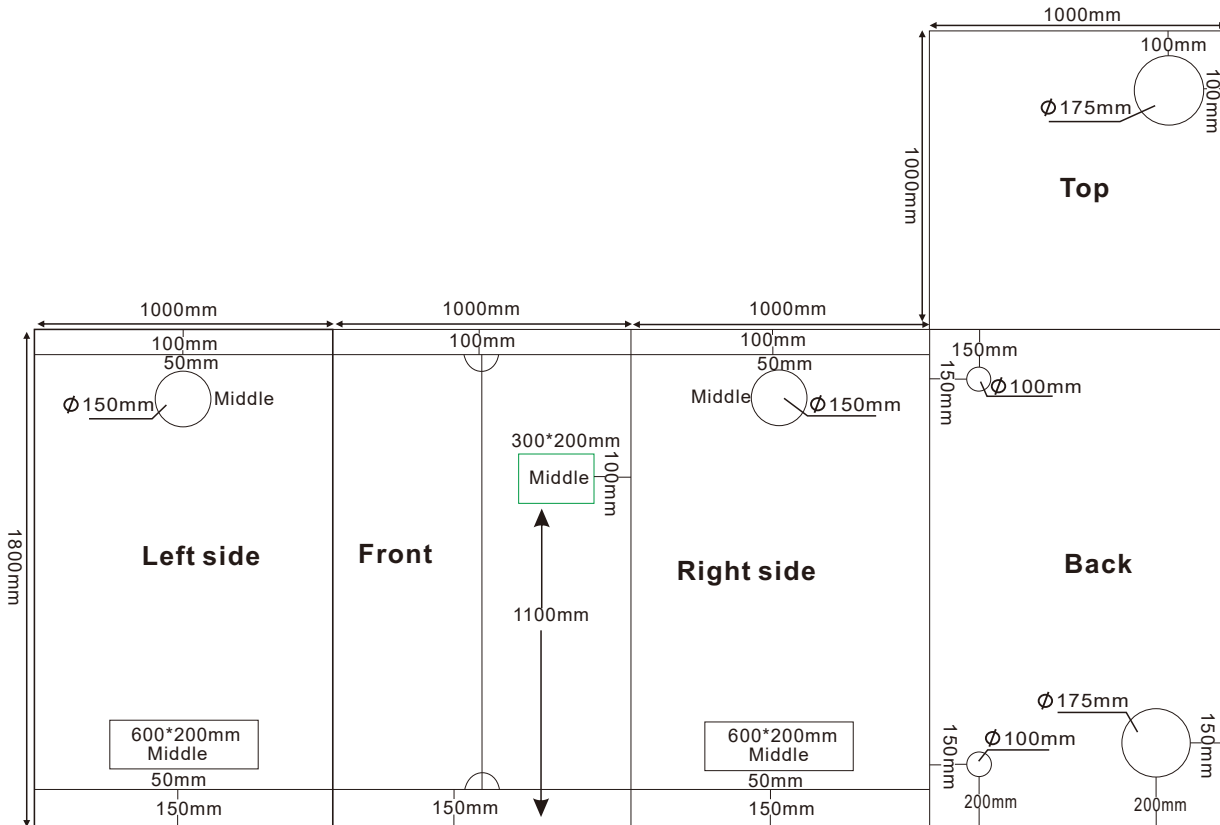

BudBox Limited

www.budboxgrowtents.com

100x100x180cm

Budbox PRO