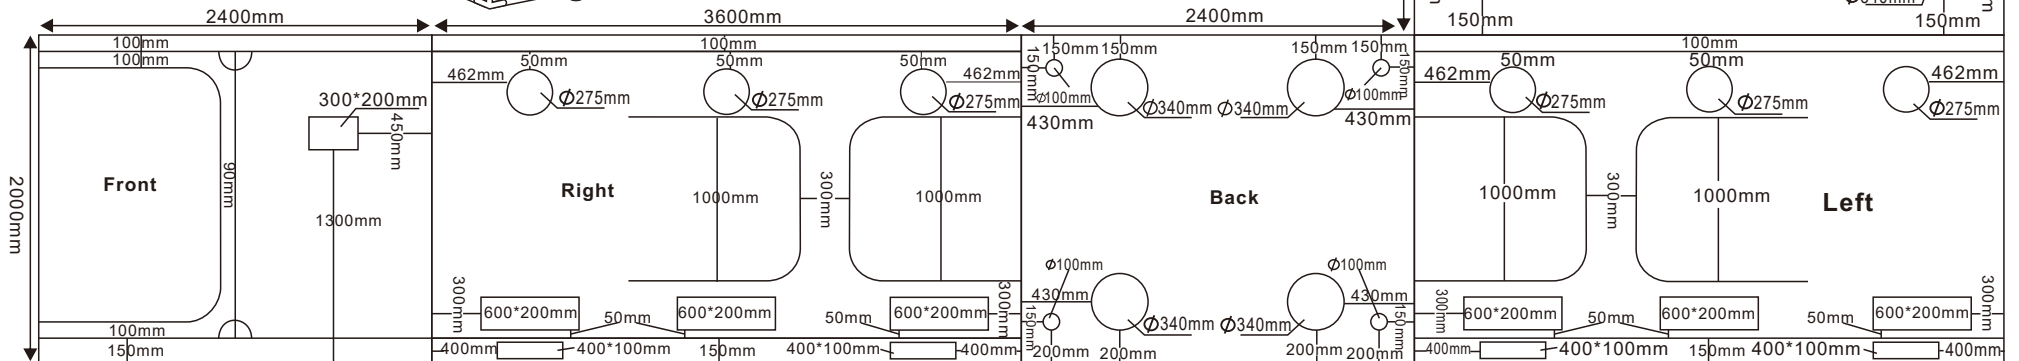

BudBox Limited

www.budboxgrowtents.com

240x360x200cm

Budbox PRO

X6

X8

X6

X8

X2