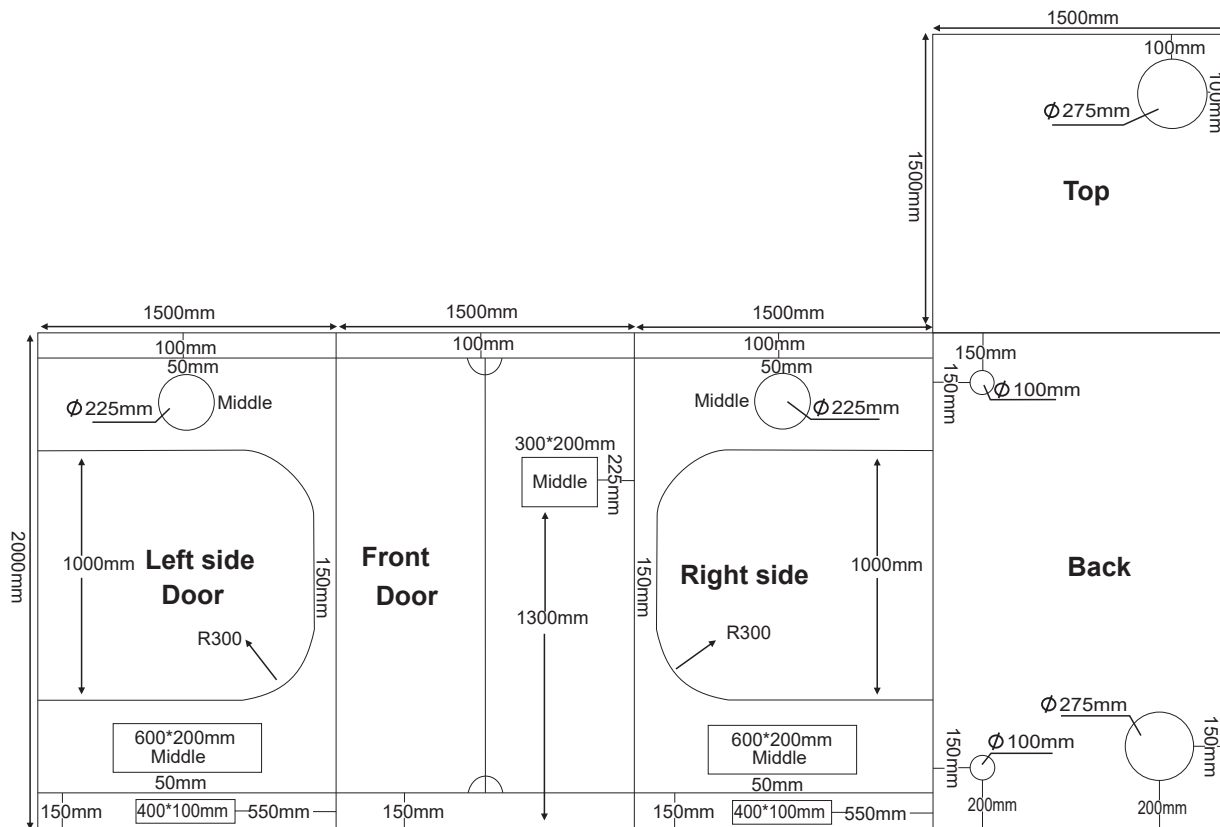

BudBox Limited

www.budboxgrowtents.com

150x150x200cm

Budbox PRO