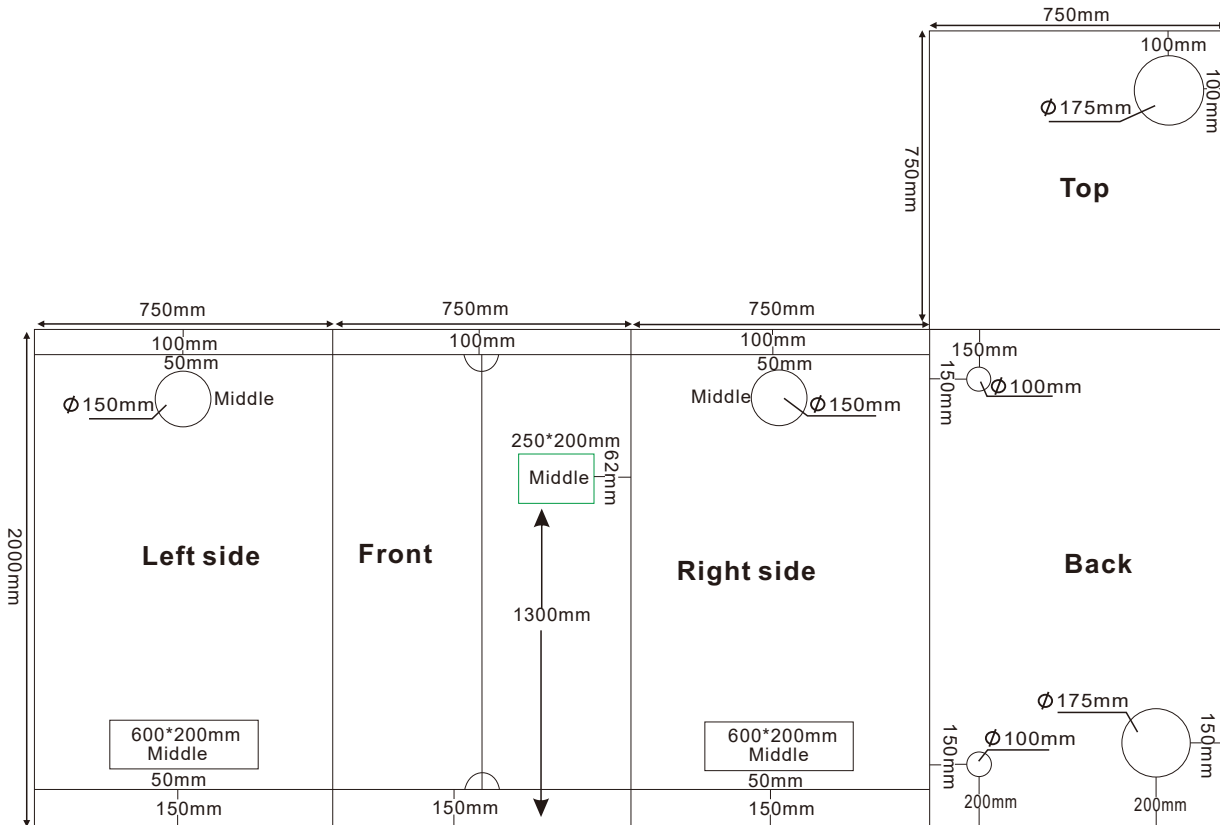

BudBox Limited

www.budboxgrowtents.com

75x75x200cm

Budbox PRO