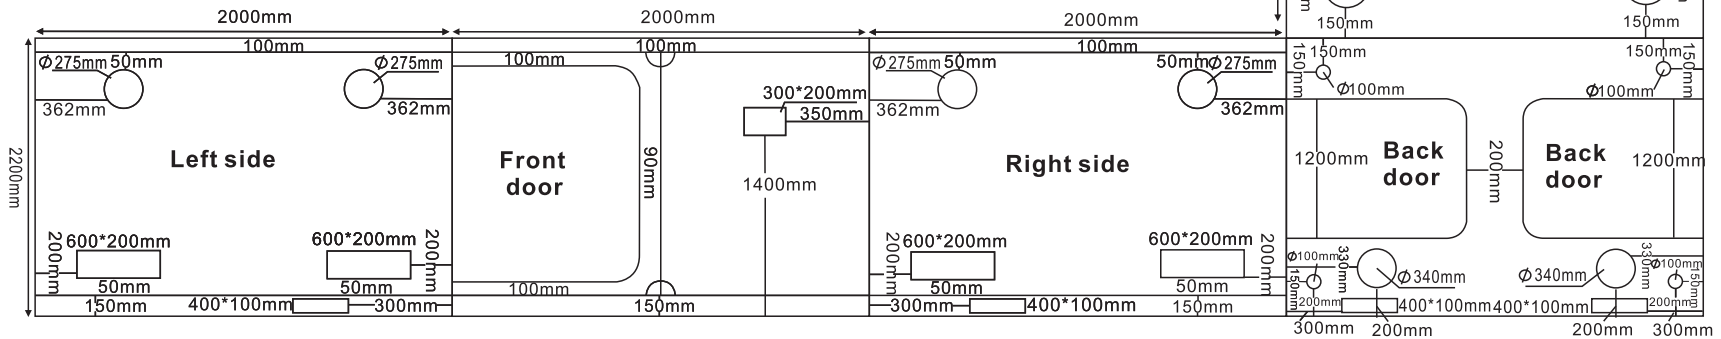

BudBox Limited

www.budboxgrowtents.com

200x200x220cm

Budbox PRO

X4

X8

X4

X6

X1