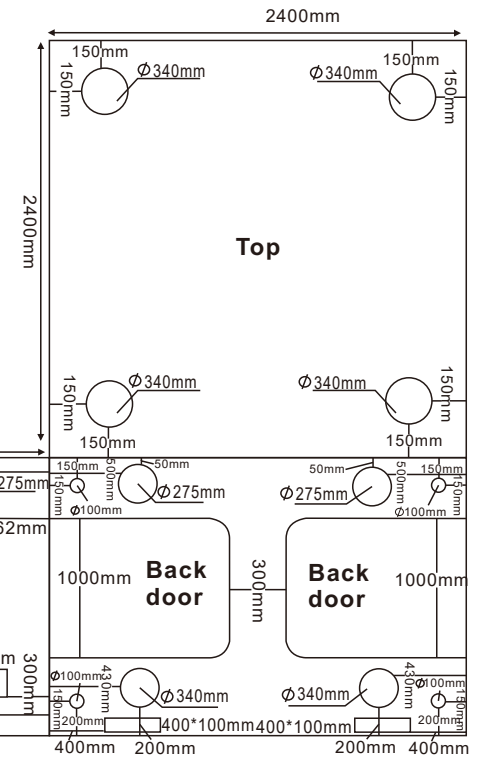

# 240x240x200cm

Budbox PRO

X4

X8

X4

X6

X1

X15 X8 X8 X4 X3 X3 X1 X2