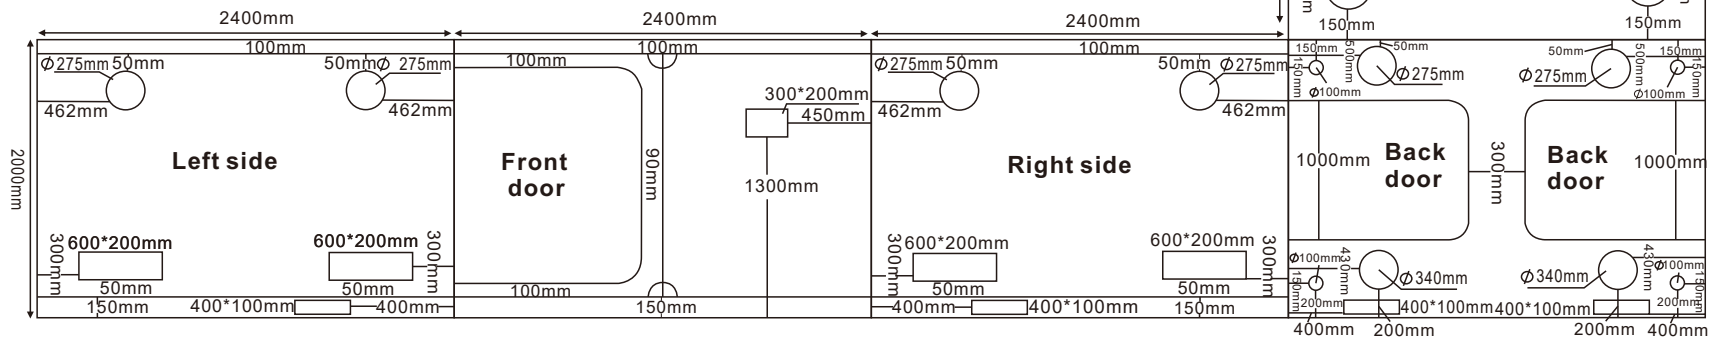

# 240x240x200cm

Budbox PRO

X4

X8

X4

X6

X1

X15 X8 X8 X4 X3 X3 X1 X2