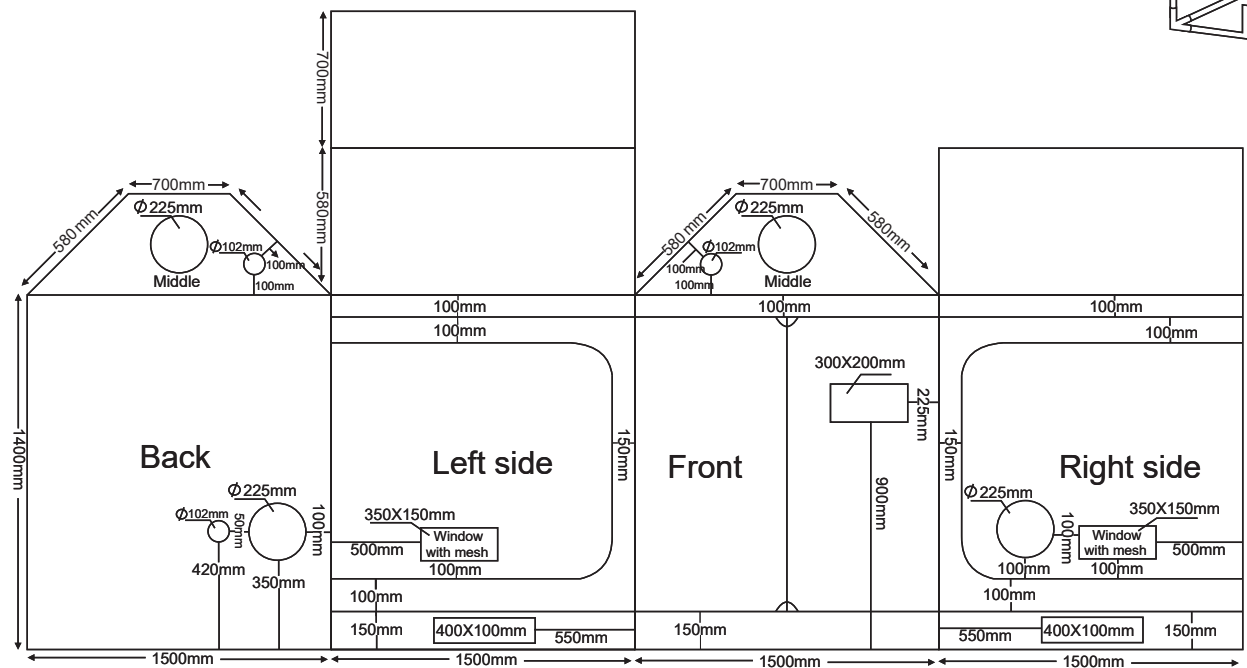

# 150x150x180cm

Budbox PRO

X4

X3

X8

BudBox Limited

www.budboxgrowtents.com