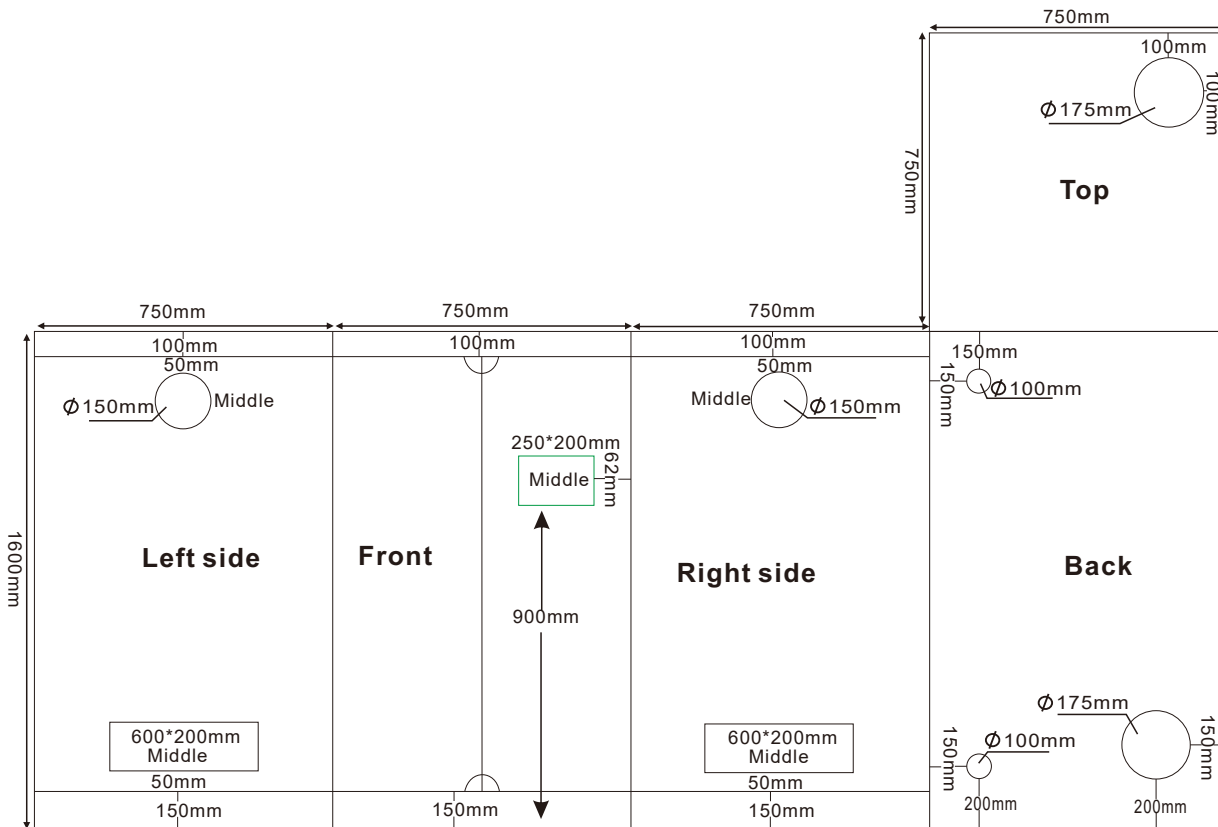

BudBox Limited

www.budboxgrowtents.com

75x75x160cm

Budbox PRO