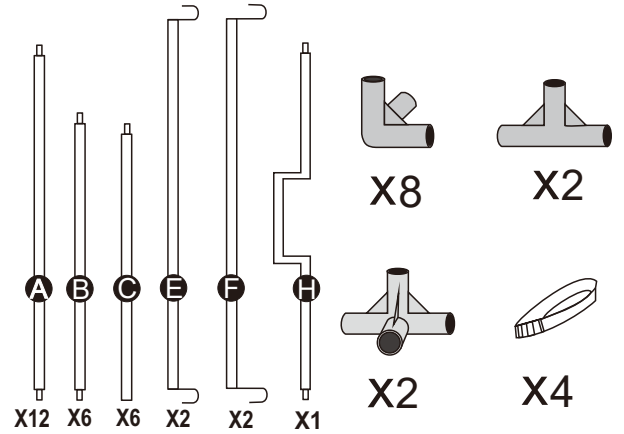

BudBox Limited

www.budboxgrowtents.com

300x150x220cm

Budbox PRO