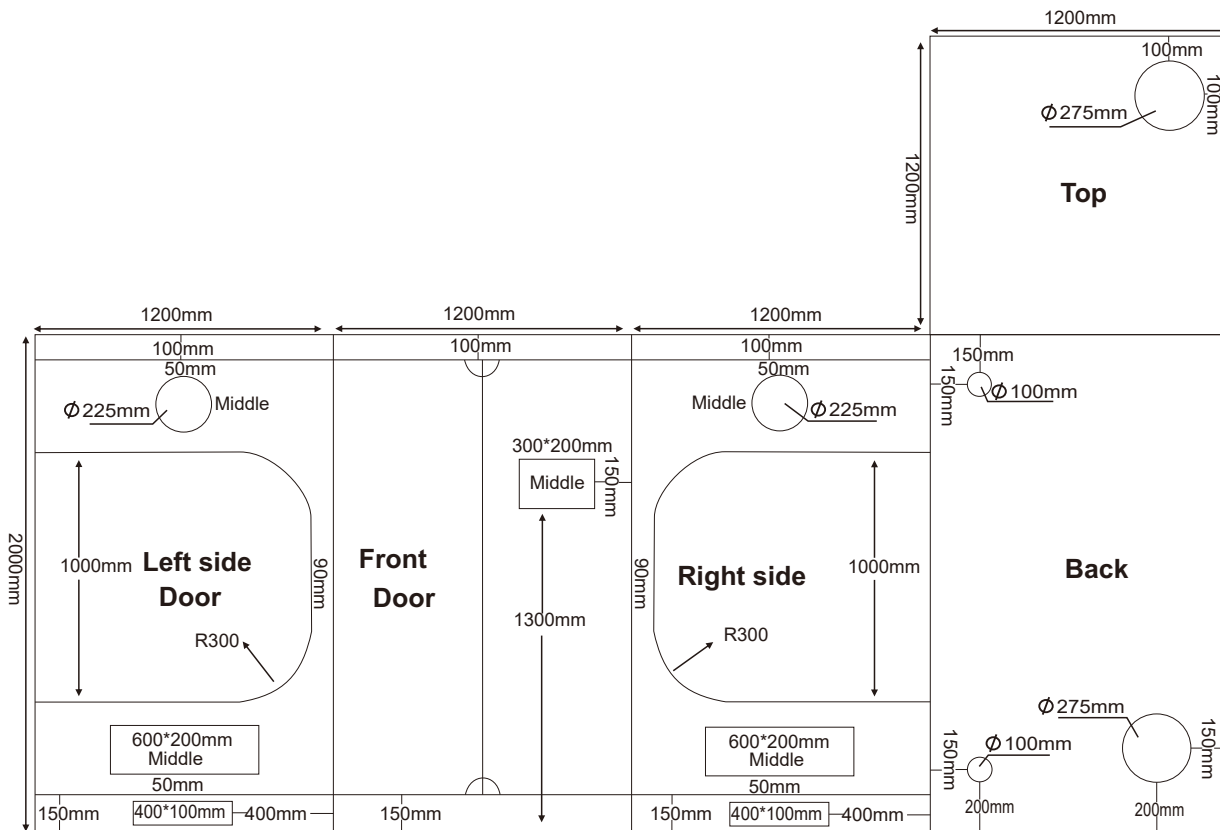

BudBox Limited

www.budboxgrowtents.com

120x120x200cm

Budbox PRO