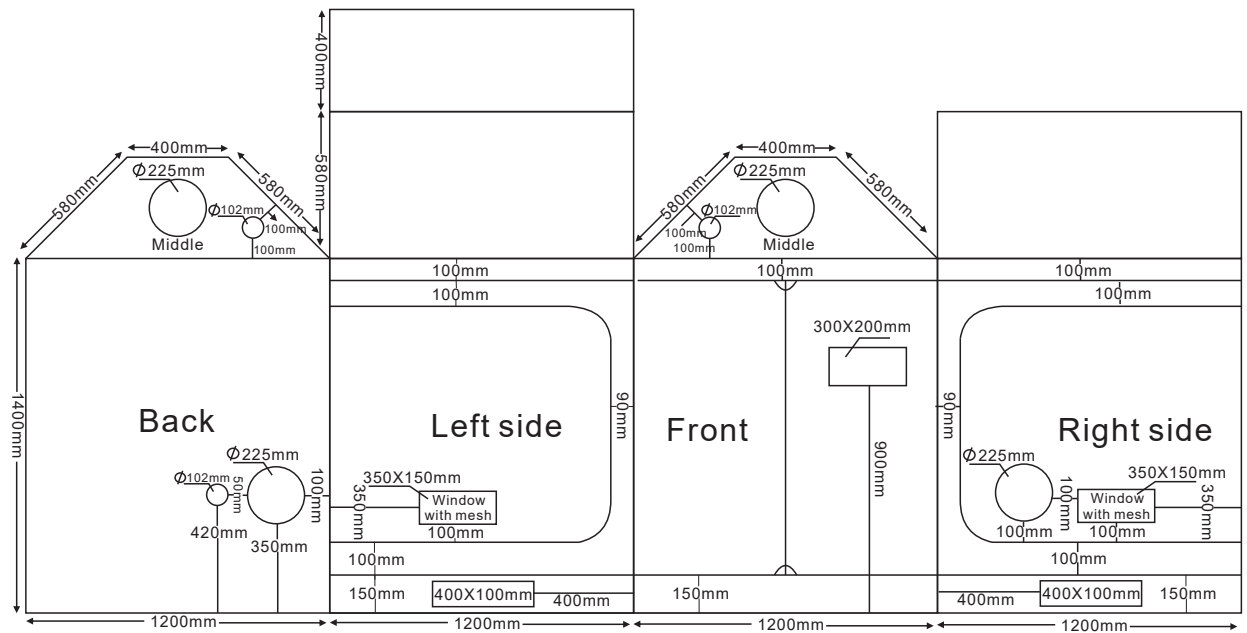

# 120x120x180cm

Budbox PRO

X4

X8

X3

BudBox Limited

www.budboxgrowtents.com

# 120x120x200cm