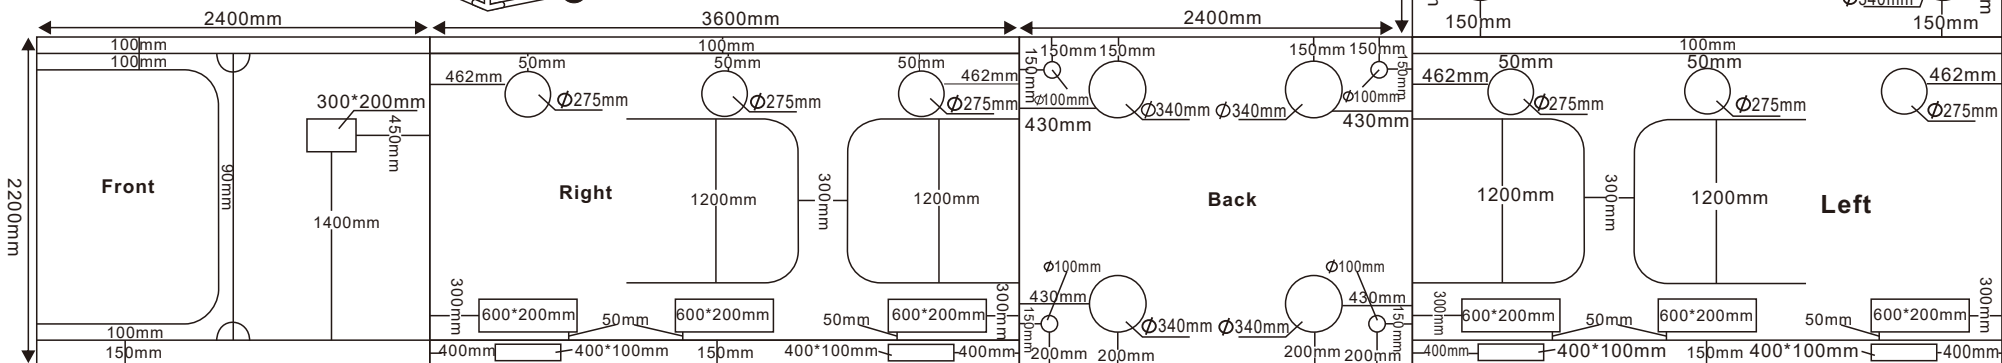

# 240x360x220cm

Budbox PRO

X6

X8

X6

X8

X2

BudBox Limited