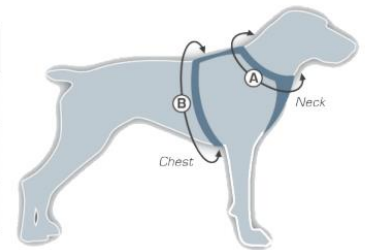

Humble Wag

Jogger Sizing (Human)

| Point of Measure | Description | XS | SMALL | MEDIUM | LARGE | XL | 2XL | 3XL |
|------------------|-------------|-------|-------|--------|-------|-----|-------|-------|
| A | Waist | 22" | 23.5" | 25.5" | 27" | 28" | 29" | 32" |
| B | Hips | 40" | 42" | 44" | 46" | 49" | 51" | 53" |
| C | Front Rise | 11.5" | 12" | 12" | 12" | 13" | 13.5" | 13.5" |
| D | Back Rise | 14.5" | 15.5" | 16" | 16" | 17" | 17" | 17" |

Hoodie Sizing (Pet)

| Size | Neck Girth | Chest Girth | Body Length |
|--------|------------|-------------|-------------|
| XS | 11" | 17" | 10" |
| SMALL | 12" | 18" | 11" |
| MEDIUM | 16" | 23" | 15" |
| LARGE | 18" | 28" | 18" |
| XL | 19" | 30" | 20.5" |
| 2XL | 23" | 35.5" | 24" |
| 3XL | 26" | 41" | 29.5" |

Adjustable Dog Harness Sizing

| Size | Neck | Chest |
|--------|----------|--------|
| Small | 14-19" | 16-21" |
| Medium | 17-20" | 18-25" |
| Large | 18.5-22" | 22-33" |

Collar Sizes

| Size | Width | Length |
|--------|-------|--------|
| Small | 0.6" | 10-16" |
| Medium | 0.79" | 14-20" |
| Large | 0.99" | 16-26" |

Leashes

| Size | Length |
|-------|--------|
| Small | 47" |
| Large | 59" |