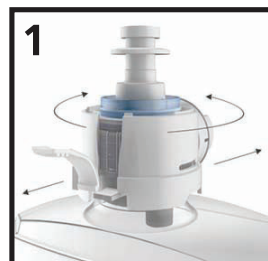

1 Pull the tab to release the collar from bottle.