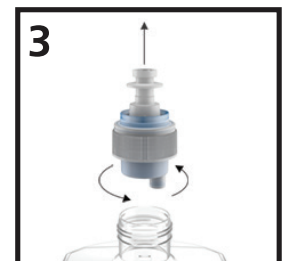

Easy Recycling and Disposal

PET bottle and refill components are easy to disassemble, including removal of the battery.

1 Pull the tab to release the collar from bottle.

2 Separate the energy source (non-rechargeable lithium metal coin cell battery) from the collar and dispose in accordance with federal, state and local regulations.