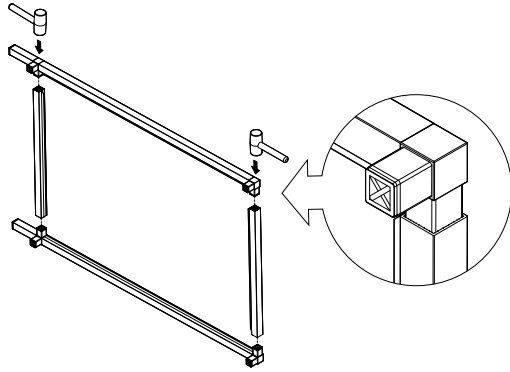

outdoor kitchen series bar cart instructions

V
|
O

parts and components

4x
3-Way
Connector
Piece

8x
4-Way
Connector
Piece

4x
End Cap

2x
Screw

4x
Washer

2x
Ledged Tube
(Wheel)

6x
Ledged Tube
(Medium)

8x
Tube
(Medium)

2x
Tube
(Foot)

2x
Tube
(Handle)

part a

2x
3-Way
Connector
Piece

2x
4-Way
Connector
Piece

2x
Ledged Tube
(Long)

part b

2x
Tube
(Handle)

2x
End Cap

part c

part d

part e

part f

part g

2x
3-Way
Connector
Piece

2x
4-Way
Connector
Piece

2x
Ledged Tube
(Wheel)

part h

2x
Ledged Tube
(Medium)

part i

part j