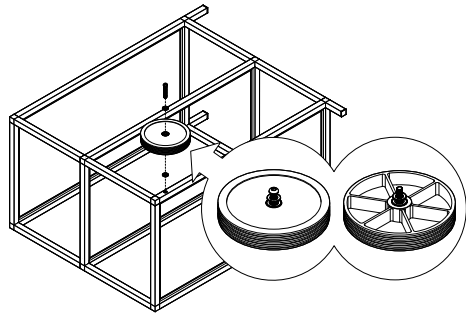

part g

2x
3-Way
Connector
Piece

2x
4-Way
Connector
Piece

2x
Ledged Tube
(Wheel)

part h

2x
Ledged Tube
(Medium)

part i

part j

part k

1x
Screw

2x
Washer

1x
Wheel

part l

1x
Screw

2x
Washer

1x
Wheel

part m

1x Stainless
Steel Tabletop

2x Aluminum Shelf

complete

assemble.
arrange.
transform.

your living
space
extended.

V
|
O

01 Bar Cart - 02 Counter Square - 03 Counter Sink -
04 Grill Cabinet - 05 Counter Long