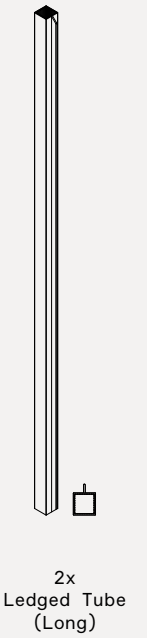

outdoor kitchen series bar cart instructions

V
|
O

parts and components

4x
3-Way
Connector
Piece

8x
4-Way
Connector
Piece

4x
End Cap

2x
Screw

4x
Washer

2x
Ledged Tube
(Wheel)

6x
Ledged Tube
(Medium)

8x
Tube
(Medium)

2x
Tube
(Foot)

2x
Tube
(Handle)

part a

2x
3-Way
Connector
Piece

2x
4-Way
Connector
Piece

2x
Ledged Tube
(Long)

part b

2x
Tube
(Handle)

2x
End Cap

part c

part d

part e

part f

part g

2x
3-Way
Connector
Piece

2x
4-Way
Connector
Piece

2x
Ledged Tube
(Wheel)

part h

2x
Ledged Tube
(Medium)

part i

part j