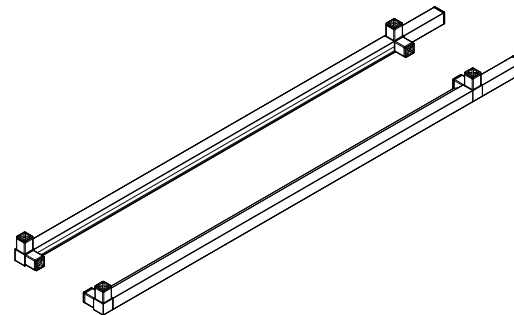

outdoor kitchen series bar cart instructions

V
|
O

parts and components

4x
3-Way
Connector
Piece

8x
4-Way
Connector
Piece

4x
End Cap

2x
Screw

4x
Washer

2x
Ledged Tube
(Wheel)

6x
Ledged Tube
(Medium)

8x
Tube
(Medium)

2x
Tube
(Foot)

2x
Tube
(Handle)

part a

2x
3-Way
Connector
Piece

2x
4-Way
Connector
Piece

2x
Ledged Tube
(Long)

part b

2x
Tube
(Handle)

2x
End Cap

part c

part d

part e

part f

part g

2x
3-Way
Connector
Piece

2x
4-Way
Connector
Piece

2x
Ledged Tube
(Wheel)

part h

2x
Ledged Tube
(Medium)

part i

part j