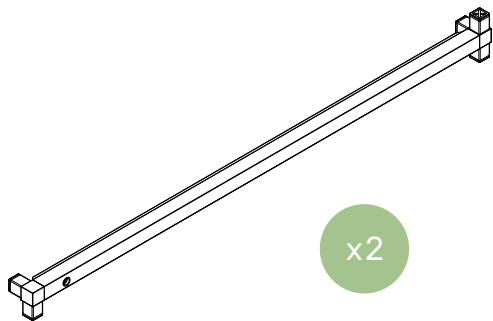

outdoor kitchen series bar cart instructions

V
|
O

parts and components

4x
3-Way
Connector
Piece

8x
4-Way
Connector
Piece

4x
End Cap

2x
Screw

4x
Washer

2x
Ledged Tube
(Long)

part b

2x
Tube
(Handle)

2x
End Cap

part c

part d

part e

part f

part g

2x
3-Way
Connector
Piece

2x
4-Way
Connector
Piece

2x
Ledged Tube
(Wheel)

part h

2x
Ledged Tube
(Medium)

part i

part j