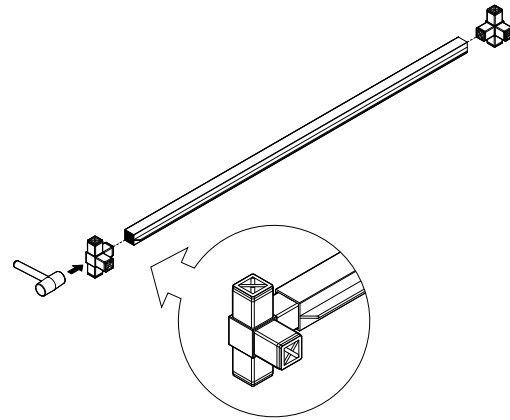

outdoor kitchen series bar cart instructions

V
|
O

parts and components

4x
3-Way
Connector
Piece

8x
4-Way
Connector
Piece

4x
End Cap

2x
Screw

4x
Washer

2x
Ledged Tube
(Wheel)

6x
Ledged Tube
(Medium)

8x
Tube
(Medium)

2x
Tube
(Foot)

2x
Tube
(Handle)

part a

2x
3-Way
Connector
Piece

2x
4-Way
Connector
Piece

2x
Ledged Tube
(Long)

part b

2x
Tube
(Handle)

2x
End Cap

part c

part d

part e

part f

part g

2x
3-Way
Connector
Piece

2x
4-Way
Connector
Piece

2x
Ledged Tube
(Wheel)

part h

2x
Ledged Tube
(Medium)

part i

part j