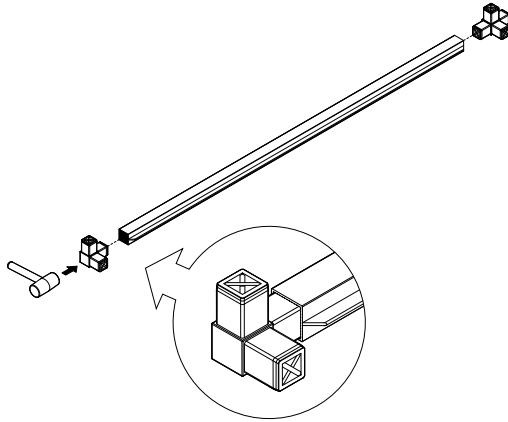

outdoor kitchen series bar cart instructions

V
|
O

parts and components

4x
3-Way
Connector
Piece

8x
4-Way
Connector
Piece

4x
End Cap

2x
Screw

4x
Washer

2x
Ledged Tube
(Wheel)

6x
Ledged Tube
(Medium)

8x
Tube
(Medium)

2x
Tube
(Foot)

2x
Tube
(Handle)

part a

2x
3-Way
Connector
Piece

2x
4-Way
Connector
Piece

2x
Ledged Tube
(Long)

part b

2x
Tube
(Handle)

2x
End Cap

part c

part d

part e

part f

part g

2x
3-Way
Connector
Piece

2x
4-Way
Connector
Piece

2x
Ledged Tube
(Wheel)

part h

2x
Ledged Tube
(Medium)

part i

part j