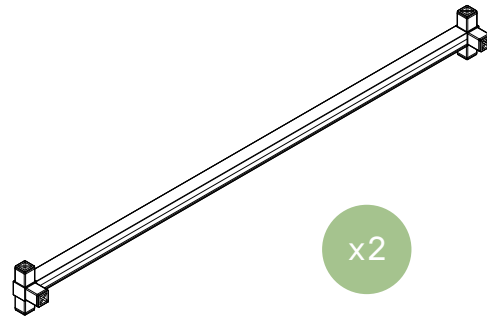

outdoor kitchen series bar cart instructions

V
|
O

parts and components

4x
3-Way
Connector
Piece

8x
4-Way
Connector
Piece

4x
End Cap

2x
Screw

4x
Washer

2x
Ledged Tube
(Wheel)

6x
Ledged Tube
(Medium)

8x
Tube
(Medium)

2x
Tube
(Foot)

2x
Tube
(Handle)

part a

2x
3-Way
Connector
Piece

2x
4-Way
Connector
Piece

2x
Ledged Tube
(Long)

part b

2x
Tube
(Handle)

2x
End Cap

part c

part d

part e

part f

part g

2x
3-Way
Connector
Piece

2x
4-Way
Connector
Piece

2x
Ledged Tube
(Wheel)

part h

2x
Ledged Tube
(Medium)

part i

part j