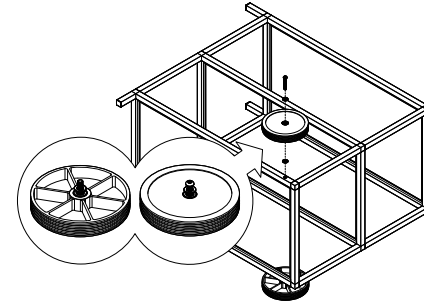

part g

2x
3-Way
Connector
Piece

2x
4-Way
Connector
Piece

2x
Ledged Tube
(Wheel)

part h

2x
Ledged Tube
(Medium)

part i

part j

part k

1x
Screw

2x
Washer

1x
Wheel

part l

1x
Screw

2x
Washer

1x
Wheel

part m

1x Stainless
Steel Tabletop

2x Aluminum Shelf

complete

assemble.
arrange.
transform.

your living
space
extended.

V
|
O

01 Bar Cart - 02 Counter Square - 03 Counter Sink -
04 Grill Cabinet - 05 Counter Long