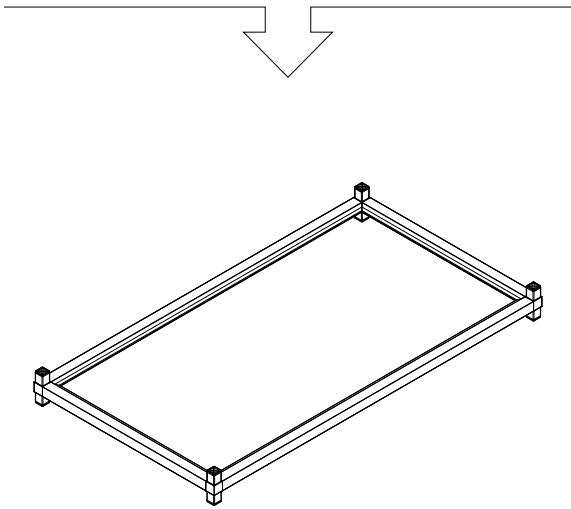

outdoor kitchen series bar cart instructions

V
|
O

parts and components

4x
3-Way
Connector
Piece

8x
4-Way
Connector
Piece

4x
End Cap

2x
Screw

4x
Washer

2x
Ledged Tube
(Wheel)

6x
Ledged Tube
(Medium)

8x
Tube
(Medium)

2x
Tube
(Foot)

2x
Tube
(Handle)

part a

2x
3-Way
Connector
Piece

2x
4-Way
Connector
Piece

2x
Ledged Tube
(Long)

part b

2x
Tube
(Handle)

2x
End Cap

part c

part d

part e

part f

part g

2x
3-Way
Connector
Piece

2x
4-Way
Connector
Piece

2x
Ledged Tube
(Wheel)

part h

2x
Ledged Tube
(Medium)

part i

part j