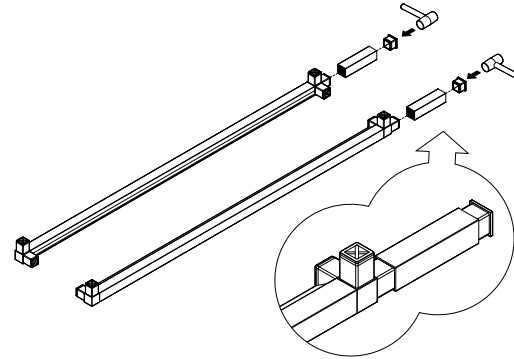

outdoor kitchen series bar cart instructions

V
|
O

parts and components

4x
3-Way
Connector
Piece

8x
4-Way
Connector
Piece

4x
End Cap

2x
Screw

4x
Washer

2x
Ledged Tube
(Wheel)

6x
Ledged Tube
(Medium)

8x
Tube
(Medium)

2x
Tube
(Foot)

2x
Tube
(Handle)

part a

2x
3-Way
Connector
Piece

2x
4-Way
Connector
Piece

2x
Ledged Tube
(Long)

part b

2x
Tube
(Handle)

2x
End Cap

part c

part d

part e

part f

part g

2x
3-Way
Connector
Piece

2x
4-Way
Connector
Piece

2x
Ledged Tube
(Wheel)

part h

2x
Ledged Tube
(Medium)

part i

part j