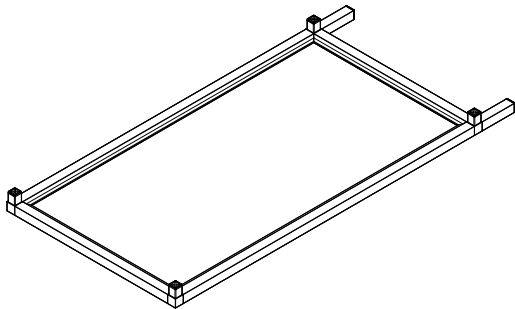

outdoor kitchen series bar cart instructions

V
|
O

parts and components

4x
3-Way
Connector
Piece

8x
4-Way
Connector
Piece

4x
End Cap

2x
Screw

4x
Washer

2x
Ledged Tube
(Wheel)

6x
Ledged Tube
(Medium)

8x
Tube
(Medium)

2x
Tube
(Foot)

2x
Tube
(Handle)

part a

2x
3-Way
Connector
Piece

2x
4-Way
Connector
Piece

2x
Ledged Tube
(Long)

part b

2x
Tube
(Handle)

2x
End Cap

part c

part d

part e

part f

part g

2x
3-Way
Connector
Piece

2x
4-Way
Connector
Piece

2x
Ledged Tube
(Wheel)

part h

2x
Ledged Tube
(Medium)

part i

part j