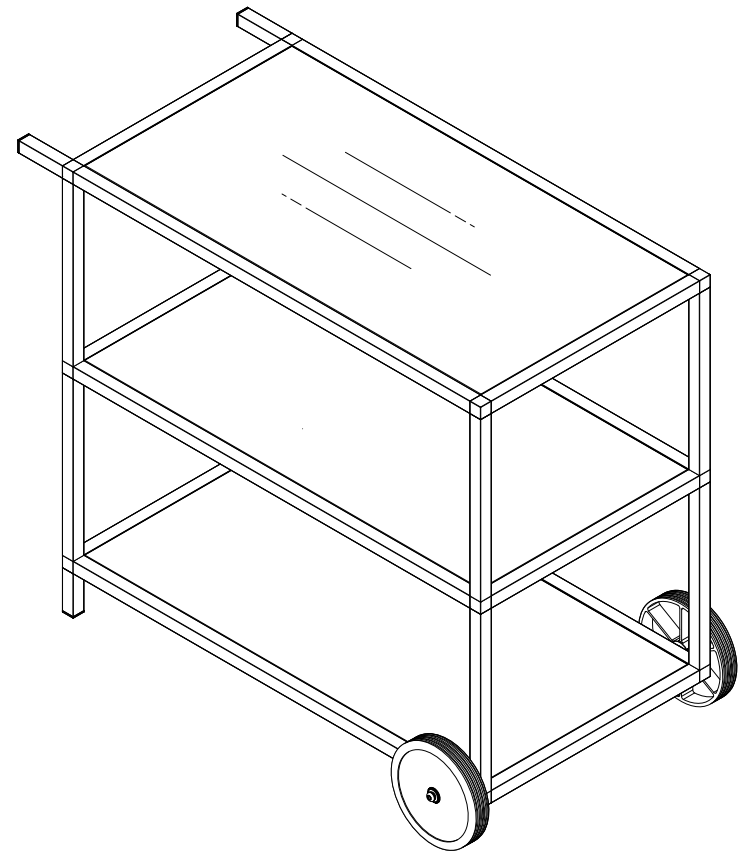

outdoor kitchen series bar cart instructions

V
|
O

parts and components

4x
3-Way
Connector
Piece

8x
4-Way
Connector
Piece

4x
End Cap

2x
Screw

4x
Washer

part m

1x Stainless
Steel Tabletop

2x Aluminum Shelf

complete

assemble.
arrange.
transform.

your living
space
extended.

V
|
O

01 Bar Cart - 02 Counter Square - 03 Counter Sink -
04 Grill Cabinet - 05 Counter Long