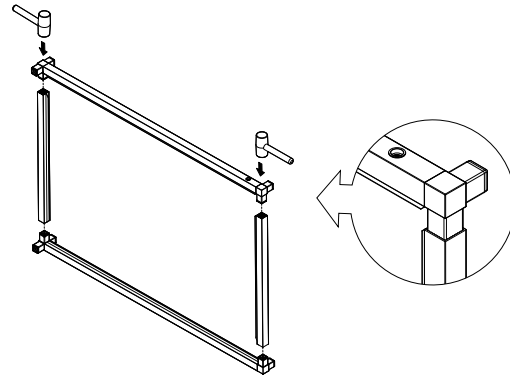

outdoor kitchen series bar cart instructions

V
|
O

parts and components

4x
3-Way
Connector
Piece

8x
4-Way
Connector
Piece

4x
End Cap

2x
Screw

4x
Washer

2x
Ledged Tube
(Long)

part b

2x
Tube
(Handle)

2x
End Cap

part c

part d

part e

part f

part g

2x
3-Way
Connector
Piece

2x
4-Way
Connector
Piece

2x
Ledged Tube
(Wheel)

part h

2x
Ledged Tube
(Medium)

part i

part j