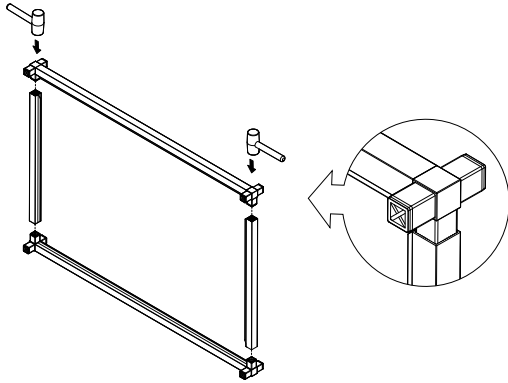

outdoor kitchen series bar cart instructions

V
|
O

parts and components

4x
3-Way
Connector
Piece

8x
4-Way
Connector
Piece

4x
End Cap

2x
Screw

4x
Washer

2x
Ledged Tube
(Wheel)

6x
Ledged Tube
(Medium)

8x
Tube
(Medium)

2x
Tube
(Foot)

2x
Tube
(Handle)

part a

2x
3-Way
Connector
Piece

2x
4-Way
Connector
Piece

2x
Ledged Tube
(Long)

part b

2x
Tube
(Handle)

2x
End Cap

part c

part d

part e

part f

part g

2x
3-Way
Connector
Piece

2x
4-Way
Connector
Piece

2x
Ledged Tube
(Wheel)

part h

2x
Ledged Tube
(Medium)

part i

part j