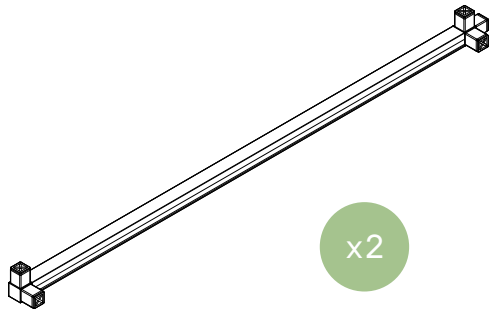

outdoor kitchen series bar cart instructions

V
|
O

parts and components

4x
3-Way
Connector
Piece

8x
4-Way
Connector
Piece

4x
End Cap

2x
Screw

4x
Washer

2x
Ledged Tube
(Wheel)

6x
Ledged Tube
(Medium)

8x
Tube
(Medium)

2x
Tube
(Foot)

2x
Tube
(Handle)

part a

2x
3-Way
Connector
Piece

2x
4-Way
Connector
Piece

2x
Ledged Tube
(Long)

part b

2x
Tube
(Handle)

2x
End Cap

part c

part d

part e

part f

part g

2x
3-Way
Connector
Piece

2x
4-Way
Connector
Piece

2x
Ledged Tube
(Wheel)

part h

2x
Ledged Tube
(Medium)

part i

part j