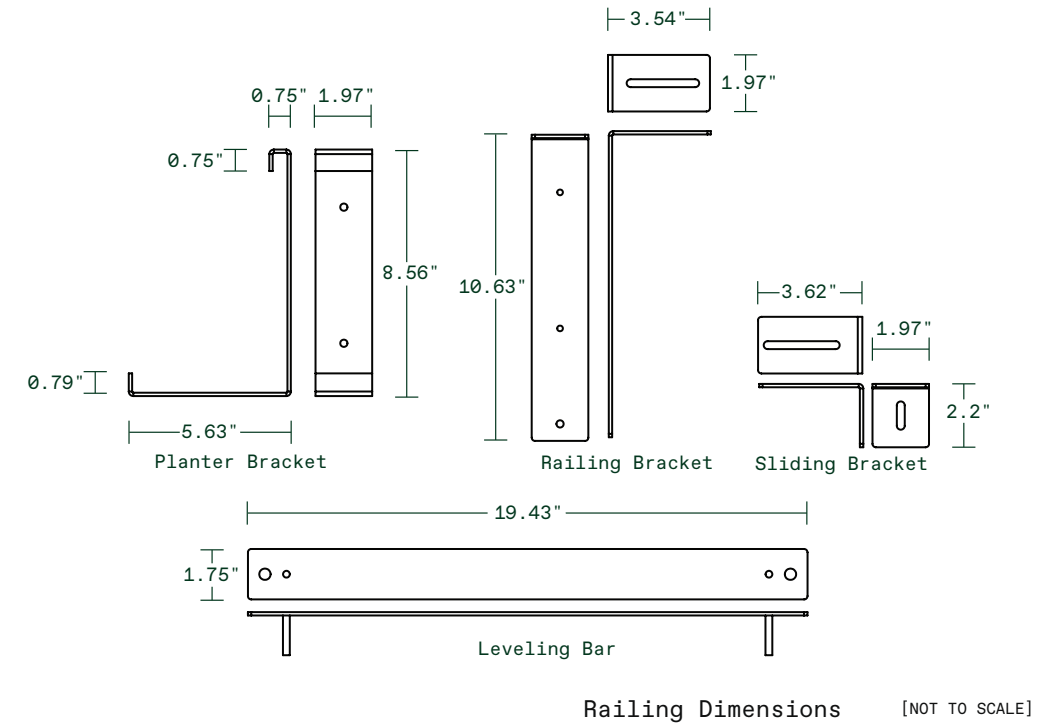

features

all weather resistant	drainage holes
scratch resistant	railing brackets included
fade resistant	5 year limited warranty
crack proof	

railing planter twenty-five

25.5"L x 9"W x 8.5"H
Weight: 12 lbs
Capacity: 6.2 gal | 23.5 L

 Round Head Square Neck Screw (slider bolt)
M6x1mm Thread, 12mm Long

 Phillips Pan Head Screw
M6x1mm Thread, 8mm Long

 Cap Nut
M6x1mm Thread

 Hex Nut
M6x1mm Thread

Hardware Included

pure series

railing planter

railing planter thirty-six

36"L x 10"W x 9"H
Weight: 9 lbs
Capacity: 10 gal
| 37.9 L

Interior Dimensions

Exterior Dimensions

Railing Dimensions [NOT TO SCALE]

Round Head Square Neck Screw (slider bolt)
M6x1mm Thread, 12mm Long

Phillips Pan Head Screw
M6x1mm Thread, 8mm Long

Cap Nut
M6x1mm Thread

Hex Nut
M6x1mm Thread

Hardware Included