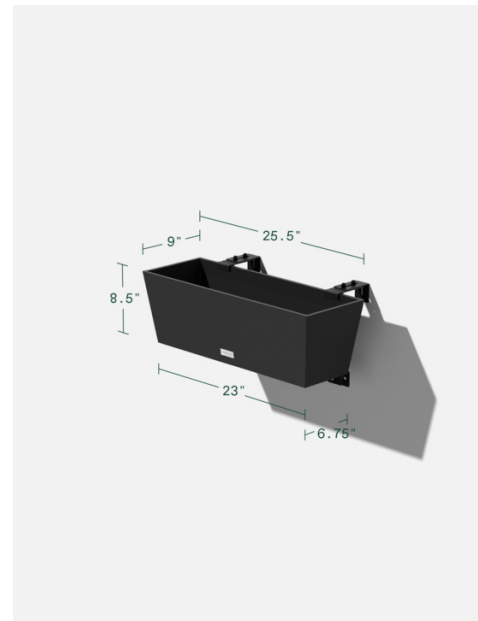

features

all weather resistant	drainage holes
scratch resistant	railing brackets included
fade resistant	5 year limited warranty
crack proof	

railing planter twenty-five

25.5"L x 9"W x 8.5"H
Weight: 12 lbs
Capacity: 6.2 gal | 23.5 L

 Round Head Square Neck Screw (slider bolt)
M6x1mm Thread, 12mm Long

 Phillips Pan Head Screw
M6x1mm Thread, 8mm Long

 Cap Nut
M6x1mm Thread

 Hex Nut
M6x1mm Thread

Hardware Included

pure series

railing planter

railing planter thirty-six

36"L x 10"W x 9"H
Weight: 9 lbs
Capacity: 10 gal
| 37.9 L

Interior Dimensions

Exterior Dimensions

Railing Dimensions [NOT TO SCALE]

Round Head Square Neck Screw (slider bolt)
M6x1mm Thread, 12mm Long

Phillips Pan Head Screw
M6x1mm Thread, 8mm Long

Cap Nut
M6x1mm Thread

Hex Nut
M6x1mm Thread

Hardware Included