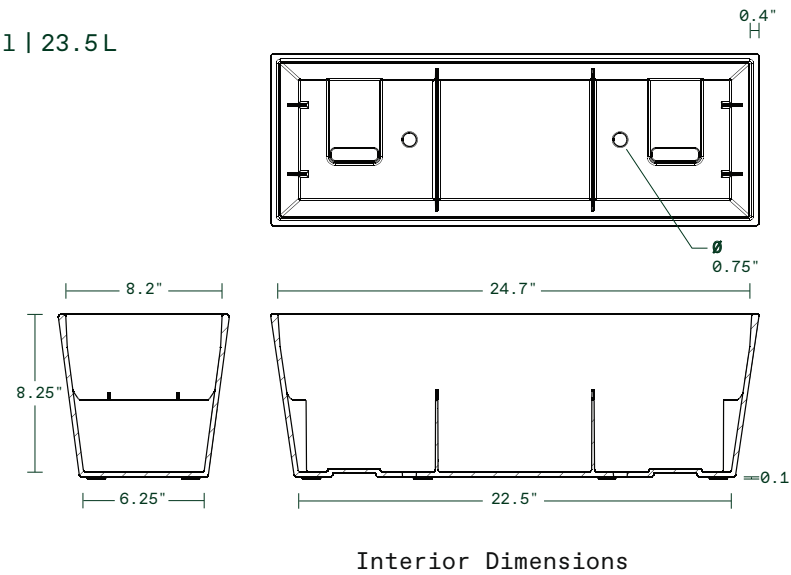

features

all weather resistant	drainage holes
scratch resistant	railing brackets included
fade resistant	5 year limited warranty
crack proof	

railing planter twenty-five

25.5"L x 9"W x 8.5"H
Weight: 12 lbs
Capacity: 6.2 gal | 23.5 L

 Round Head Square Neck Screw (slider bolt)
M6x1mm Thread, 12mm Long

 Phillips Pan Head Screw
M6x1mm Thread, 8mm Long

 Cap Nut
M6x1mm Thread

 Hex Nut
M6x1mm Thread

Hardware Included

pure series

railing planter

railing planter thirty-six

36"L x 10"W x 9"H
Weight: 9 lbs
Capacity: 10 gal
| 37.9 L

Interior Dimensions

Exterior Dimensions

Railing Dimensions [NOT TO SCALE]

Round Head Square Neck Screw (slider bolt)
M6x1mm Thread, 12mm Long

Phillips Pan Head Screw
M6x1mm Thread, 8mm Long

Cap Nut
M6x1mm Thread

Hex Nut
M6x1mm Thread

Hardware Included