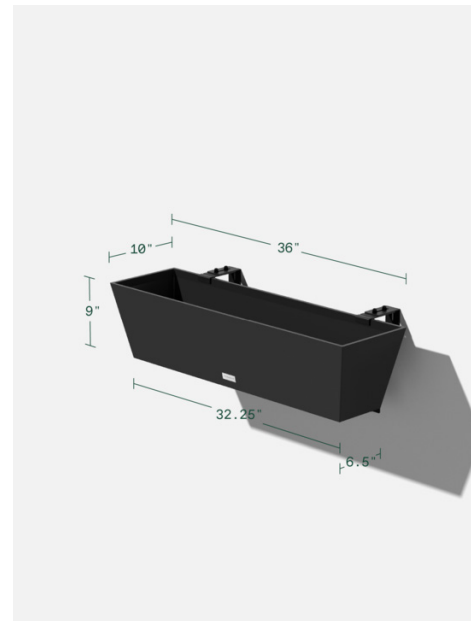

features

all weather resistant	drainage holes
scratch resistant	railing brackets included
fade resistant	5 year limited warranty
crack proof	

railing planter twenty-five

25.5"L x 9"W x 8.5"H
Weight: 12 lbs
Capacity: 6.2 gal | 23.5 L

 Round Head Square Neck Screw (slider bolt)
M6x1mm Thread, 12mm Long

 Phillips Pan Head Screw
M6x1mm Thread, 8mm Long

 Cap Nut
M6x1mm Thread

 Hex Nut
M6x1mm Thread

Hardware Included

pure series

railing planter

railing planter thirty-six

36"L x 10"W x 9"H
Weight: 9 lbs
Capacity: 10 gal
| 37.9 L

Interior Dimensions

Exterior Dimensions

Railing Dimensions [NOT TO SCALE]

Round Head Square Neck Screw (slider bolt)
M6x1mm Thread, 12mm Long