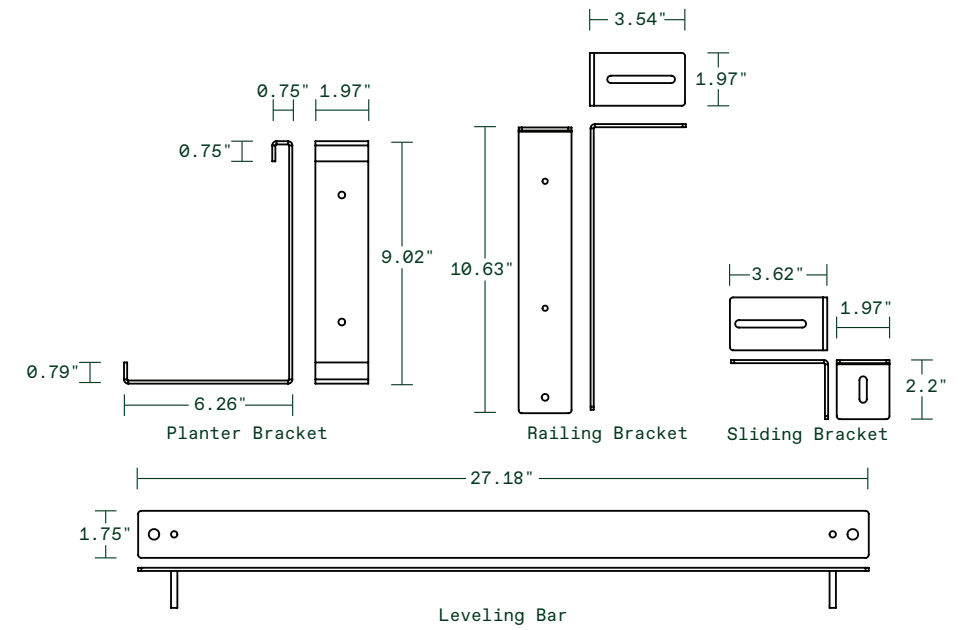

 Round Head Square Neck Screw (slider bolt)
M6x1mm Thread, 12mm Long

 Phillips Pan Head Screw
M6x1mm Thread, 8mm Long

 Cap Nut
M6x1mm Thread

 Hex Nut
M6x1mm Thread

Hardware Included

pure series

railing planter

railing planter thirty-six

36"L x 10"W x 9"H
Weight: 9 lbs
Capacity: 10 gal
| 37.9 L

Interior Dimensions

Exterior Dimensions

Railing Dimensions [NOT TO SCALE]

Round Head Square Neck Screw (slider bolt)
M6x1mm Thread, 12mm Long

Phillips Pan Head Screw
M6x1mm Thread, 8mm Long

Cap Nut
M6x1mm Thread

Hex Nut
M6x1mm Thread

Hardware Included