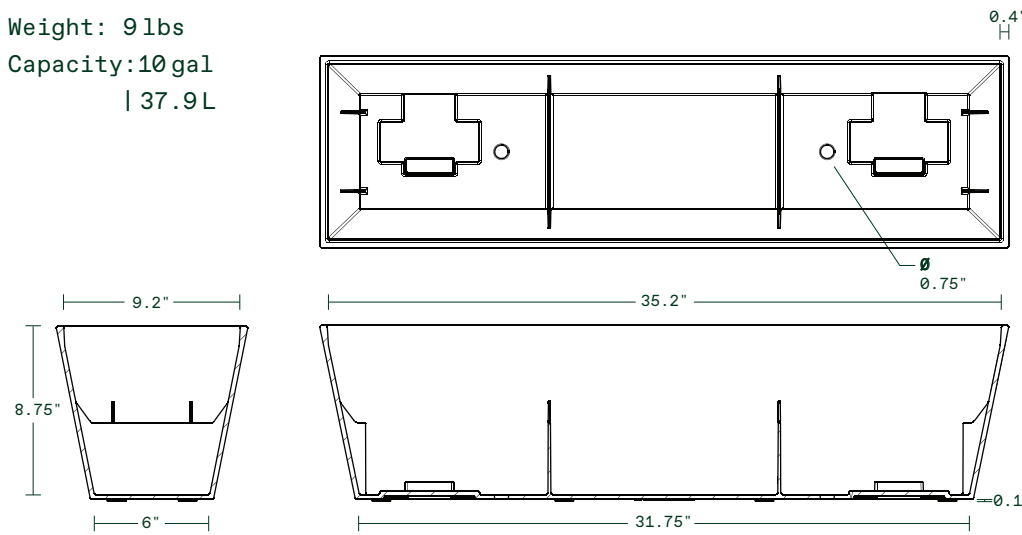

 Round Head Square Neck Screw (slider bolt)
M6x1mm Thread, 12mm Long

 Phillips Pan Head Screw
M6x1mm Thread, 8mm Long

 Cap Nut
M6x1mm Thread

 Hex Nut
M6x1mm Thread

Hardware Included

pure series

railing planter

railing planter thirty-six

36"L x 10"W x 9"H
Weight: 9 lbs
Capacity: 10 gal
| 37.9 L

Interior Dimensions

Exterior Dimensions

Railing Dimensions [NOT TO SCALE]

Round Head Square Neck Screw (slider bolt)
M6x1mm Thread, 12mm Long

Phillips Pan Head Screw
M6x1mm Thread, 8mm Long

Cap Nut
M6x1mm Thread

Hex Nut
M6x1mm Thread

Hardware Included