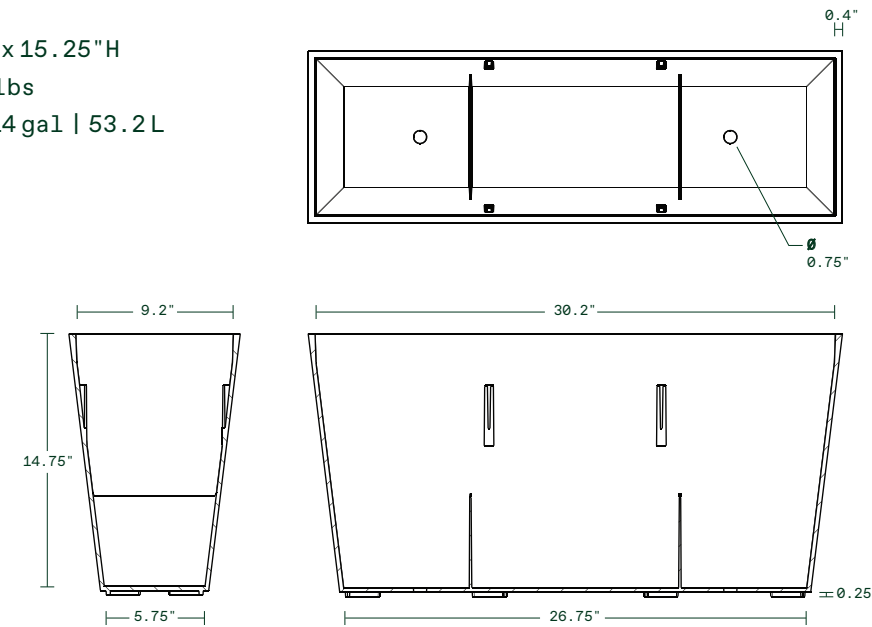

features

all weather resistant
scratch resistant
fade resistant
crack proof

drainage holes
optional drip tray
5 year limited warranty

midori thirty-one

31" L x 10" W x 15.25" H
Weight: 11 lbs
Capacity: 14 gal | 53.2 L

Interior Dimensions

Exterior Dimensions

midori thirty-nine

39.5" L x 12.5" W x 19.75" H
Weight: 20 lbs
Capacity: 32 gal | 121.4 L

Interior Dimensions

Exterior Dimensions