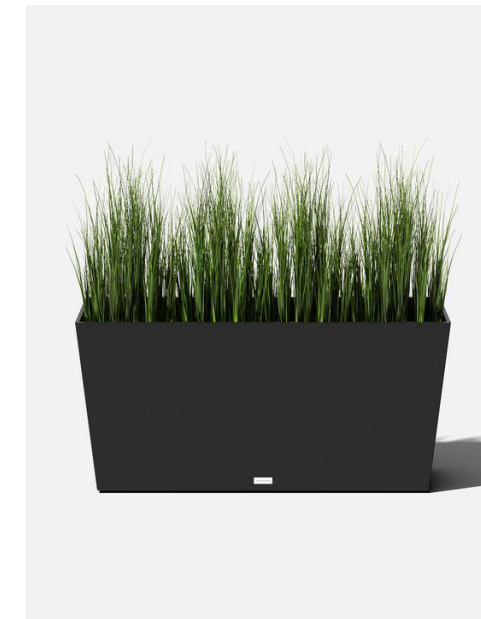

pure series

midori planter

black

espresso

gray

white

materials

durable polypropylene construction
made in canada

features

all weather resistant
scratch resistant
fade resistant
crack proof

drainage holes
optional drip tray
5 year limited warranty

midori thirty-one

31" L x 10" W x 15.25" H
Weight: 11 lbs
Capacity: 14 gal | 53.2 L

Interior Dimensions

Exterior Dimensions

midori thirty-nine

39.5" L x 12.5" W x 19.75" H
Weight: 20 lbs
Capacity: 32 gal | 121.4 L

Interior Dimensions

Exterior Dimensions