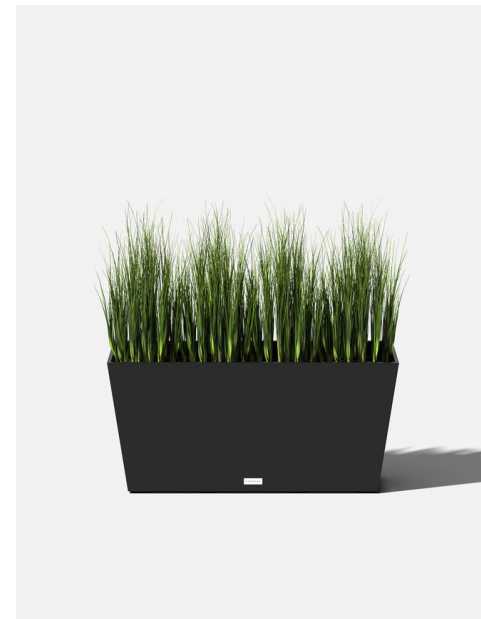

pure series

midori planter

black

espresso

gray

white

materials

durable polypropylene construction
made in canada

features

all weather resistant
scratch resistant
fade resistant
crack proof

drainage holes
optional drip tray
5 year limited warranty

midori thirty-one

31" L x 10" W x 15.25" H
Weight: 11 lbs
Capacity: 14 gal | 53.2 L

Interior Dimensions

Exterior Dimensions

midori thirty-nine

39.5" L x 12.5" W x 19.75" H
Weight: 20 lbs
Capacity: 32 gal | 121.4 L

Interior Dimensions

Exterior Dimensions