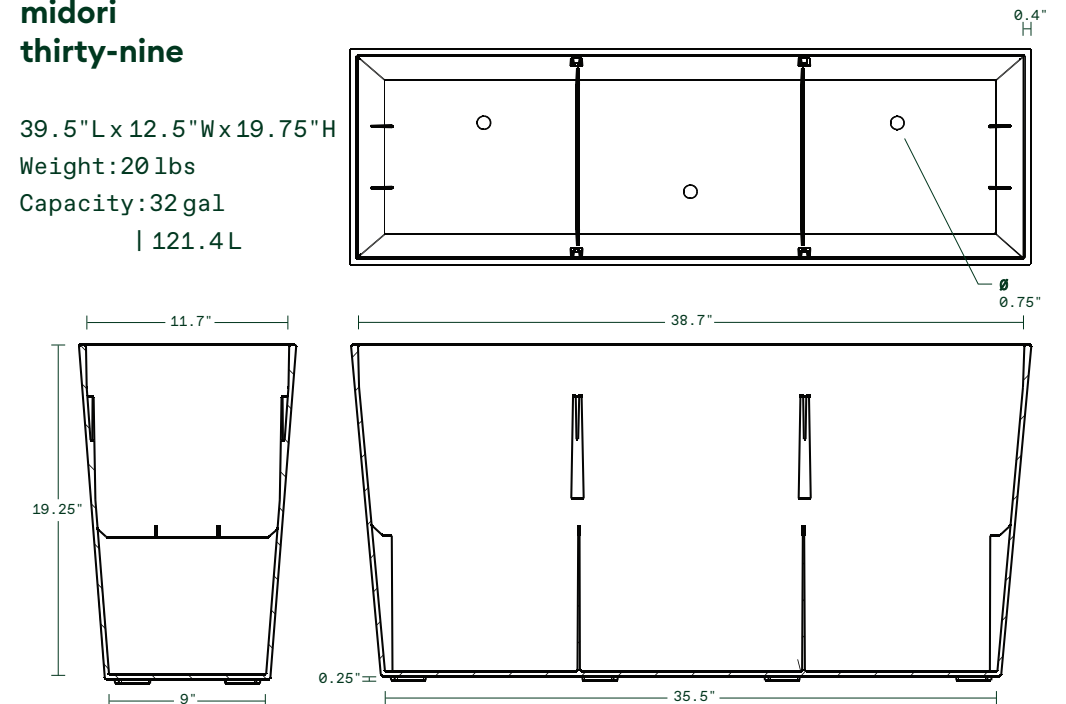

features

all weather resistant
scratch resistant
fade resistant
crack proof

drainage holes
optional drip tray
5 year limited warranty

midori thirty-one

31" L x 10" W x 15.25" H
Weight: 11 lbs
Capacity: 14 gal | 53.2 L

Interior Dimensions

Exterior Dimensions

midori thirty-nine

39.5" L x 12.5" W x 19.75" H
Weight: 20 lbs
Capacity: 32 gal | 121.4 L

Interior Dimensions

Exterior Dimensions