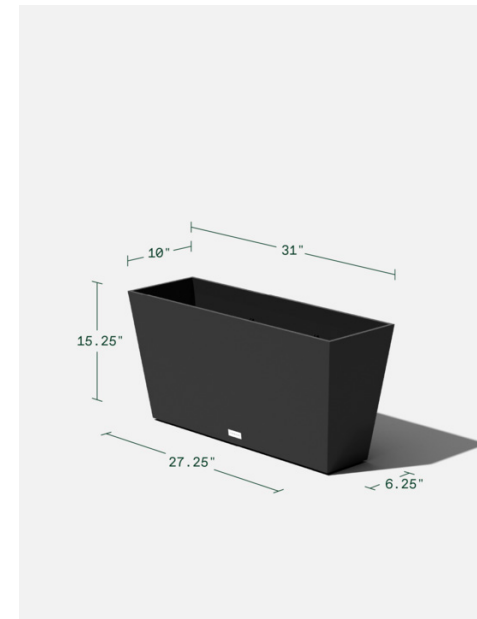

features

all weather resistant
scratch resistant
fade resistant
crack proof

drainage holes
optional drip tray
5 year limited warranty

midori thirty-one

31" L x 10" W x 15.25" H
Weight: 11 lbs
Capacity: 14 gal | 53.2 L

Interior Dimensions

Exterior Dimensions

midori thirty-nine

39.5" L x 12.5" W x 19.75" H
Weight: 20 lbs
Capacity: 32 gal | 121.4 L

Interior Dimensions

Exterior Dimensions