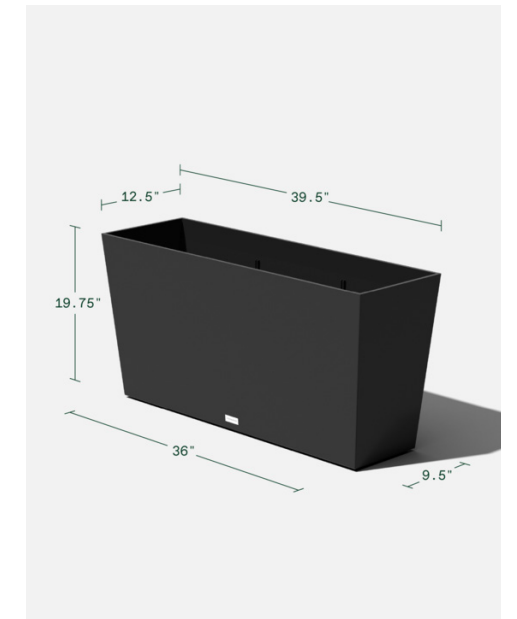

features

all weather resistant
scratch resistant
fade resistant
crack proof

drainage holes
optional drip tray
5 year limited warranty

midori thirty-one

31" L x 10" W x 15.25" H
Weight: 11 lbs
Capacity: 14 gal | 53.2 L

Interior Dimensions

Exterior Dimensions

midori thirty-nine

39.5" L x 12.5" W x 19.75" H
Weight: 20 lbs
Capacity: 32 gal | 121.4 L

Interior Dimensions

Exterior Dimensions