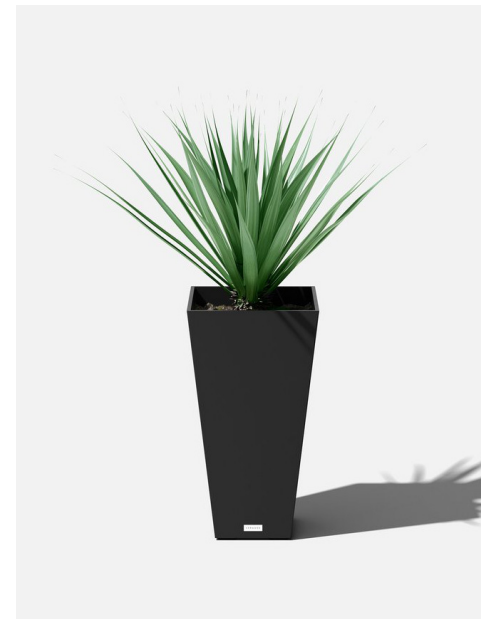

pure series

midland planter

black

espresso

gray

white

materials

durable polypropylene construction
made in canada

features

all weather resistant
scratch resistant
fade resistant
crack proof

drainage holes
insert shelf included
optional drip tray
5 year limited warranty

midland twenty-six

13.75"L x 13.75"W x 26"H
Weight: 11 lbs
Capacity: 11.9 gal | 45.3 L
Capacity with Shelf: 8.2 gal | 31.1 L

Interior Dimensions

Exterior Dimensions

midland thirty

15.25"L x 15.25"W x 30"H
Weight: 17 lbs
Capacity: 19.4 gal | 73.6 L
Capacity with Shelf: 10.4 gal | 39.6 L

Interior Dimensions

Exterior Dimensions