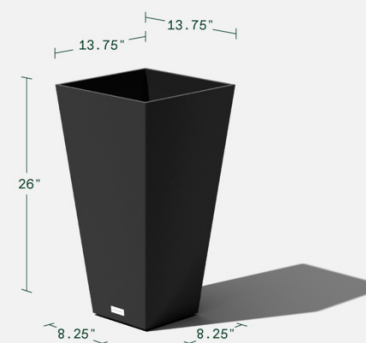

features

all weather resistant
scratch resistant
fade resistant
crack proof

drainage holes
insert shelf included
optional drip tray
5 year limited warranty

midland twenty-six

13.75"L x 13.75"W x 26"H
Weight: 11 lbs
Capacity: 11.9 gal | 45.3 L
Capacity with Shelf: 8.2 gal | 31.1 L

Interior Dimensions

Exterior Dimensions

midland thirty

15.25"L x 15.25"W x 30"H
Weight: 17 lbs
Capacity: 19.4 gal | 73.6 L
Capacity with Shelf: 10.4 gal | 39.6 L

Interior Dimensions

Exterior Dimensions