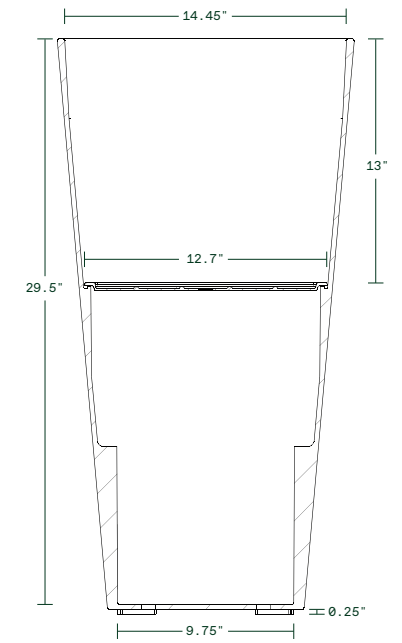

features

all weather resistant
scratch resistant
fade resistant
crack proof

drainage holes
insert shelf included
optional drip tray
5 year limited warranty

midland twenty-six

13.75"L x 13.75"W x 26"H
Weight: 11 lbs
Capacity: 11.9 gal | 45.3 L
Capacity with Shelf: 8.2 gal | 31.1 L

Interior Dimensions

Exterior Dimensions

midland thirty

15.25"L x 15.25"W x 30"H
Weight: 17 lbs
Capacity: 19.4 gal | 73.6 L
Capacity with Shelf: 10.4 gal | 39.6 L

Interior Dimensions

Exterior Dimensions