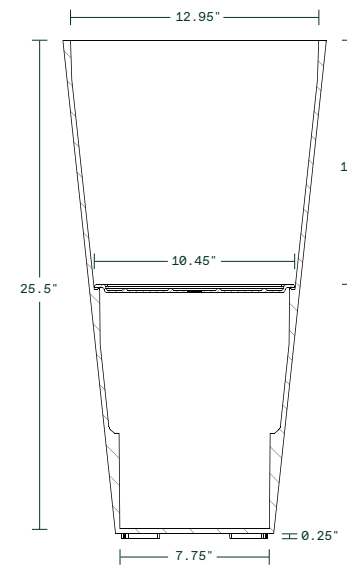

features

all weather resistant
scratch resistant
fade resistant
crack proof

drainage holes
insert shelf included
optional drip tray
5 year limited warranty

midland twenty-six

13.75"L x 13.75"W x 26"H
Weight: 11 lbs
Capacity: 11.9 gal | 45.3 L
Capacity with Shelf: 8.2 gal | 31.1 L

Interior Dimensions

Exterior Dimensions

midland thirty

15.25"L x 15.25"W x 30"H
Weight: 17 lbs
Capacity: 19.4 gal | 73.6 L
Capacity with Shelf: 10.4 gal | 39.6 L

Interior Dimensions

Exterior Dimensions