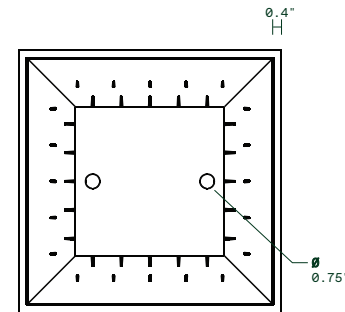

features

all weather resistant
scratch resistant
fade resistant
crack proof

drainage holes
insert shelf included
optional drip tray
5 year limited warranty

midland twenty-six

13.75"L x 13.75"W x 26"H
Weight: 11 lbs
Capacity: 11.9 gal | 45.3 L
Capacity with Shelf: 8.2 gal | 31.1 L

Interior Dimensions

Exterior Dimensions

midland thirty

15.25"L x 15.25"W x 30"H
Weight: 17 lbs
Capacity: 19.4 gal | 73.6 L
Capacity with Shelf: 10.4 gal | 39.6 L

Interior Dimensions

Exterior Dimensions