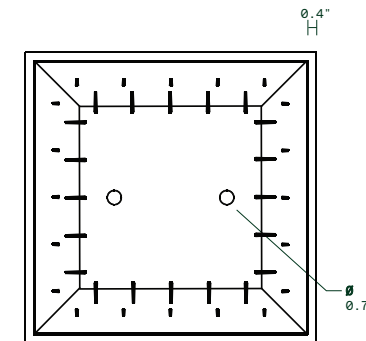

features

all weather resistant
scratch resistant
fade resistant
crack proof

drainage holes
insert shelf included
optional drip tray
5 year limited warranty

midland twenty-six

13.75"L x 13.75"W x 26"H
Weight: 11 lbs
Capacity: 11.9 gal | 45.3 L
Capacity with Shelf: 8.2 gal | 31.1 L

Interior Dimensions

Exterior Dimensions

midland thirty

15.25"L x 15.25"W x 30"H
Weight: 17 lbs
Capacity: 19.4 gal | 73.6 L
Capacity with Shelf: 10.4 gal | 39.6 L

Interior Dimensions

Exterior Dimensions