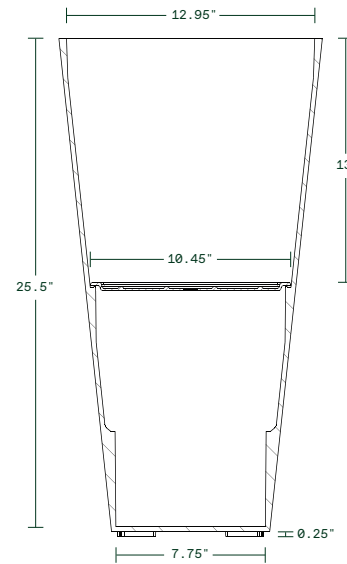

## midland twenty-six

13.75"L x 13.75"W x 26"H  
Weight: 11 lbs  
Capacity: 11.9 gal | 45.3 L  
Capacity with Shelf: 8.2 gal | 31.1 L

Interior Dimensions

Exterior Dimensions

## midland thirty

15.25"L x 15.25"W x 30"H  
Weight: 17 lbs  
Capacity: 19.4 gal | 73.6 L  
Capacity with Shelf: 10.4 gal | 39.6 L

Interior Dimensions

Exterior Dimensions