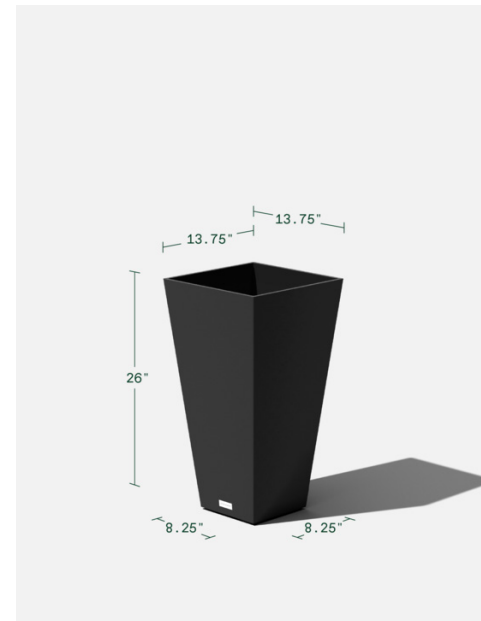

## features

all weather resistant  
scratch resistant  
fade resistant  
crack proof

drainage holes  
insert shelf included  
optional drip tray  
5 year limited warranty

## midland twenty-six

13.75"L x 13.75"W x 26"H  
Weight: 11 lbs  
Capacity: 11.9 gal | 45.3 L  
Capacity with Shelf: 8.2 gal | 31.1 L

Interior Dimensions

Exterior Dimensions

## midland thirty

15.25"L x 15.25"W x 30"H  
Weight: 17 lbs  
Capacity: 19.4 gal | 73.6 L  
Capacity with Shelf: 10.4 gal | 39.6 L

Interior Dimensions

Exterior Dimensions