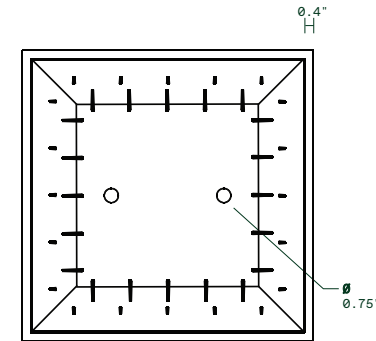

## midland twenty-six

13.75"L x 13.75"W x 26"H  
Weight: 11 lbs  
Capacity: 11.9 gal | 45.3 L  
Capacity with Shelf: 8.2 gal | 31.1 L

Interior Dimensions

Exterior Dimensions

## midland thirty

15.25"L x 15.25"W x 30"H  
Weight: 17 lbs  
Capacity: 19.4 gal | 73.6 L  
Capacity with Shelf: 10.4 gal | 39.6 L

Interior Dimensions

Exterior Dimensions