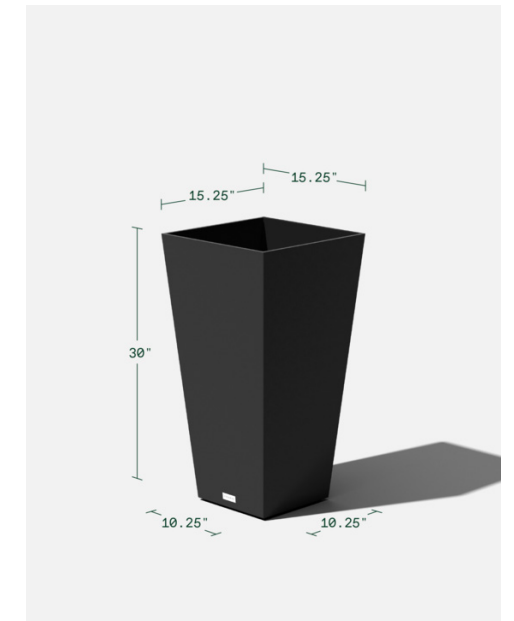

## midland twenty-six

13.75"L x 13.75"W x 26"H  
Weight: 11 lbs  
Capacity: 11.9 gal | 45.3 L  
Capacity with Shelf: 8.2 gal | 31.1 L

Interior Dimensions

Exterior Dimensions

## midland thirty

15.25"L x 15.25"W x 30"H  
Weight: 17 lbs  
Capacity: 19.4 gal | 73.6 L  
Capacity with Shelf: 10.4 gal | 39.6 L

Interior Dimensions

Exterior Dimensions