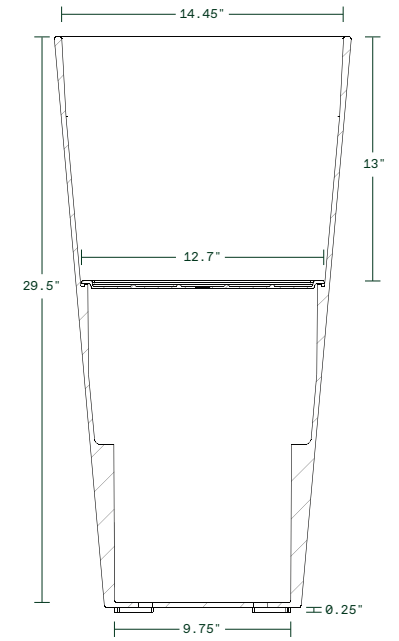

## midland twenty-six

13.75"L x 13.75"W x 26"H  
Weight: 11 lbs  
Capacity: 11.9 gal | 45.3 L  
Capacity with Shelf: 8.2 gal | 31.1 L

Interior Dimensions

Exterior Dimensions

## midland thirty

15.25"L x 15.25"W x 30"H  
Weight: 17 lbs  
Capacity: 19.4 gal | 73.6 L  
Capacity with Shelf: 10.4 gal | 39.6 L

Interior Dimensions

Exterior Dimensions