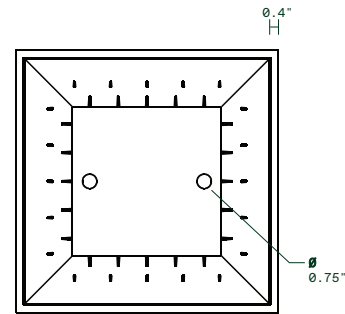

## midland twenty-six

13.75"L x 13.75"W x 26"H  
Weight: 11 lbs  
Capacity: 11.9 gal | 45.3 L  
Capacity with Shelf: 8.2 gal | 31.1 L

Interior Dimensions

Exterior Dimensions